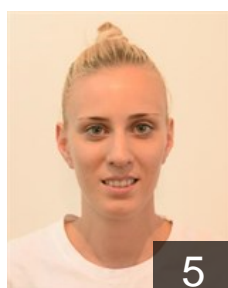

## Lojpur Gajovic Marija

Position: Line Player  
Place of birth: Kragujevac  
Date of birth: 10.08.1983  
Height: 179 cm

83

SRB

## Mandic Ana

Position: Left Wing  
Place of birth: Sabac  
Date of birth: 22.08.2000  
Height: 167 cm

7

SRB

## Matic Marija

Position: Left Back  
Place of birth: Sabac  
Date of birth: 28.04.2001  
Height: 178 cm

8

SRB

## Milosevic Jovana

Position: Left Wing  
Place of birth: Sabac  
Date of birth: 25.12.1991  
Height: 174 cm

5

SRB