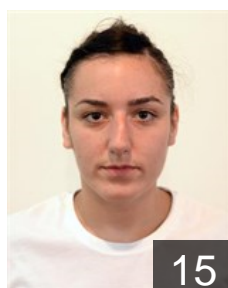

## Matic Marija

Position: Left Back  
Place of birth: Sabac  
Date of birth: 28.04.2001  
Height: 178 cm

8

SRB

## Milosevic Jovana

Position: Left Wing  
Place of birth: Sabac  
Date of birth: 25.12.1991  
Height: 174 cm

5

SRB

## Peric Jovana

Position: Goalkeeper  
Place of birth: Sabac  
Date of birth: 10.04.1992  
Height: 172 cm

1

MNE