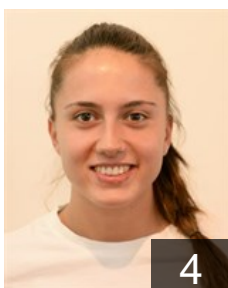

## Matic Marija

Position: Left Back  
Place of birth: Sabac  
Date of birth: 28.04.2001  
Height: 178 cm

8

SRB

## Milosevic Jovana

Position: Left Wing  
Place of birth: Sabac  
Date of birth: 25.12.1991  
Height: 174 cm

5

SRB

## Peric Jovana

Position: Goalkeeper  
Place of birth: Sabac  
Date of birth: 10.04.1992  
Height: 172 cm

1

MNE

## Prelevic Sladjana

Position: Left Wing  
Place of birth: Podgorica  
Date of birth: 22.08.1996  
Height: 173 cm

15

SRB