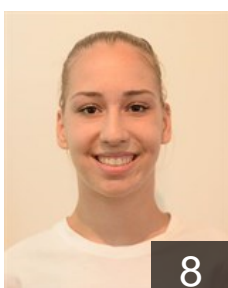

## Lojpur Gajovic Marija

Position: Line Player  
Place of birth: Kragujevac  
Date of birth: 10.08.1983  
Height: 179 cm

83

SRB

## Mandic Ana

Position: Left Wing  
Place of birth: Sabac  
Date of birth: 22.08.2000  
Height: 167 cm

7

SRB

## Matic Marija

Position: Left Back  
Place of birth: Sabac  
Date of birth: 28.04.2001  
Height: 178 cm

8

SRB