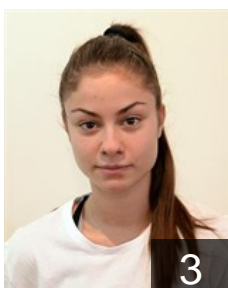

EUROPEAN CUP - PLAYERS LIST

Women's European Cup - EHF Cup 2017/18

SRB ZRK Medicinar

SRB

Atanaskovic Natasa

Position: Right Wing
Place of birth: Beograd
Date of birth: 07.10.1996
Height: -

3