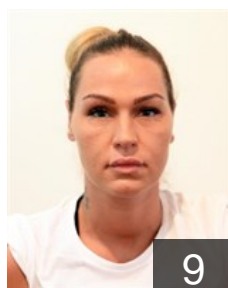

## Peric Jovana

Position: Goalkeeper  
Place of birth: Sabac  
Date of birth: 10.04.1992  
Height: 172 cm

1

MNE

## Prelevic Sladjana

Position: Left Wing  
Place of birth: Podgorica  
Date of birth: 22.08.1996  
Height: 173 cm

15

SRB

## Prijovic Ivana

Position: Centre Back  
Place of birth: Sabac  
Date of birth: 04.02.1992  
Height: 168 cm

4

MNE