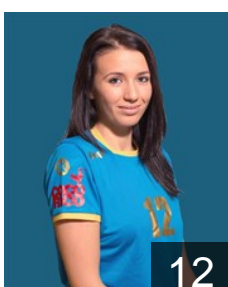

 ITA

Gheorghe Cristina Viorica

Position: Right Back
Place of birth: Slobozia
Date of birth: 24.04.1986
Height: -

 ROU

Munteanu Diana Mihaela

Position: Left Back
Place of birth: Galati
Date of birth: 01.05.1987
Height: 189 cm

 ROU

Nan Maria Cristina

Position: Line Player
Place of birth: Bucuresti
Date of birth: 19.05.1990
Height: 178 cm

 ROU

Preda Georgiana Catalina

Position: Right Wing
Place of birth: Ploiesti
Date of birth: 16.01.1991
Height: 175 cm

 UKR

Shutska Burtea Iryna

Position: Line Player
Place of birth: Kirovograd
Date of birth: 05.03.1983
Height: 180 cm

 ROU

Stan Lacramioara Georgiana

Position: Goalkeeper
Place of birth: Slobozia
Date of birth: 24.04.1995
Height: 178 cm