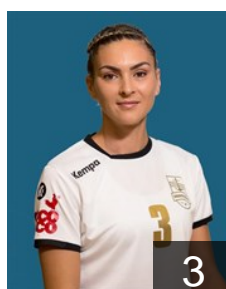

EUROPEAN CUP - PLAYERS LIST

Women's European Cup - EHF Cup 2017/18

 ROU H.C. Dunarea Braila

 ROU

Axinte Diana Cristiana

Position: Centre Back
Place of birth: Braila
Date of birth: 16.01.1996
Height: 167 cm

 ROU

Berescu Ana Maria

Position: Right Wing
Place of birth: Galati
Date of birth: 04.10.1985
Height: 169 cm

 ROU

Cirstea Oana Roxana

Position: Left Wing
Place of birth: Craiova
Date of birth: 05.02.1989
Height: 172 cm

 ITA

Gheorghe Cristina Viorica

Position: Right Back
Place of birth: Slobozia
Date of birth: 24.04.1986
Height: -

 ROU

Munteanu Diana Mihaela

Position: Left Back
Place of birth: Galati
Date of birth: 01.05.1987
Height: 189 cm

 ROU

Nan Maria Cristina

Position: Line Player
Place of birth: Bucuresti
Date of birth: 19.05.1990
Height: 178 cm

 ROU

Preda Georgiana Catalina

Position: Right Wing
Place of birth: Ploiesti
Date of birth: 16.01.1991
Height: 175 cm