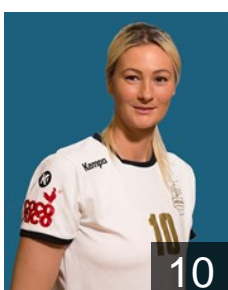

EUROPEAN CUP - PLAYERS LIST

Women's European Cup - EHF Cup 2017/18

 ROU H.C. Dunarea Braila

 ROU

Axinte Diana Cristiana

Position: Centre Back
Place of birth: Braila
Date of birth: 16.01.1996
Height: 167 cm

 ROU

Berescu Ana Maria

Position: Right Wing
Place of birth: Galati
Date of birth: 04.10.1985
Height: 169 cm

 ROU

Cirstea Oana Roxana

Position: Left Wing
Place of birth: Craiova
Date of birth: 05.02.1989
Height: 172 cm

 ITA

Gheorghe Cristina Viorica

Position: Right Back
Place of birth: Slobozia
Date of birth: 24.04.1986
Height: -

 ROU

Munteanu Diana Mihaela

Position: Left Back
Place of birth: Galati
Date of birth: 01.05.1987
Height: 189 cm