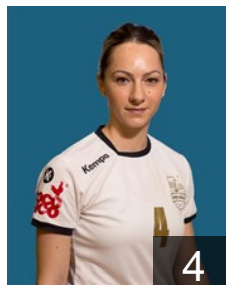

EUROPEAN CUP - PLAYERS LIST

Women's European Cup - EHF Cup 2017/18

 ROU H.C. Dunarea Braila

 ROU

Axinte Diana Cristiana

Position: Centre Back
Place of birth: Braila
Date of birth: 16.01.1996
Height: 167 cm

 ROU

Berescu Ana Maria

Position: Right Wing
Place of birth: Galati
Date of birth: 04.10.1985
Height: 169 cm

 ROU

Cirstea Oana Roxana

Position: Left Wing
Place of birth: Craiova
Date of birth: 05.02.1989
Height: 172 cm

 ITA

Gheorghe Cristina Viorica

Position: Right Back
Place of birth: Slobozia
Date of birth: 24.04.1986
Height: -

 ROU

Munteanu Diana Mihaela

Position: Left Back
Place of birth: Galati
Date of birth: 01.05.1987
Height: 189 cm