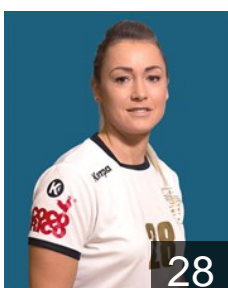

 ROU

Nan Maria Cristina

Position: Line Player
Place of birth: Bucuresti
Date of birth: 19.05.1990
Height: 178 cm

 ROU

Preda Georgiana Catalina

Position: Right Wing
Place of birth: Ploiesti
Date of birth: 16.01.1991
Height: 175 cm

 UKR

Shutska Burtea Iryna

Position: Line Player
Place of birth: Kirovograd
Date of birth: 05.03.1983
Height: 180 cm

 ROU

Stan Lacramioara Georgiana

Position: Goalkeeper
Place of birth: Slobozia
Date of birth: 24.04.1995
Height: 178 cm

 ROU

Szucs Ibolya Gabriella

Position: Right Back
Place of birth: Oradea
Date of birth: 31.08.1984
Height: 184 cm

 ROU

Vatu Alina Ramona

Position: Left Wing
Place of birth: Zalau
Date of birth: 15.10.1989
Height: 165 cm

 ROU

Voicu Elena Gabriela

Position: Goalkeeper
Place of birth: Slobozia
Date of birth: 28.04.1990
Height: 178 cm

EUROPEAN CUP - PLAYERS LIST

Women's European Cup - EHF Cup 2017/18

 ROU H.C. Dunarea Braila

Left Club