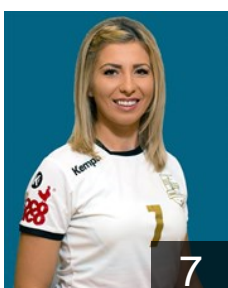

 ROU

Berescu Ana Maria

Position: Right Wing
Place of birth: Galati
Date of birth: 04.10.1985
Height: 169 cm

 ROU

Cirstea Oana Roxana

Position: Left Wing
Place of birth: Craiova
Date of birth: 05.02.1989
Height: 172 cm

 ITA

Gheorghe Cristina Viorica

Position: Right Back
Place of birth: Slobozia
Date of birth: 24.04.1986
Height: -

 ROU

Munteanu Diana Mihaela

Position: Left Back
Place of birth: Galati
Date of birth: 01.05.1987
Height: 189 cm

 ROU

Nan Maria Cristina

Position: Line Player
Place of birth: Bucuresti
Date of birth: 19.05.1990
Height: 178 cm

 ROU

Preda Georgiana Catalina

Position: Right Wing
Place of birth: Ploiesti
Date of birth: 16.01.1991
Height: 175 cm