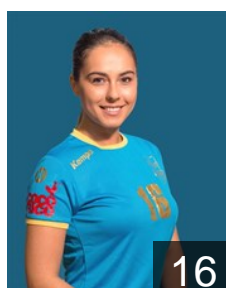

 ITA

Gheorghe Cristina Viorica

Position: Right Back
Place of birth: Slobozia
Date of birth: 24.04.1986
Height: -

 ROU

Munteanu Diana Mihaela

Position: Left Back
Place of birth: Galati
Date of birth: 01.05.1987
Height: 189 cm

 UKR

Shutska Burtea Iryna

Position: Line Player
Place of birth: Kirovograd
Date of birth: 05.03.1983
Height: 180 cm

 ROU

Stan Lacramioara Georgiana

Position: Goalkeeper
Place of birth: Slobozia
Date of birth: 24.04.1995
Height: 178 cm

 ROU

Szucs Ibolya Gabriella

Position: Right Back
Place of birth: Oradea
Date of birth: 31.08.1984
Height: 184 cm

 ROU

Vatu Alina Ramona

Position: Left Wing
Place of birth: Zalau
Date of birth: 15.10.1989
Height: 165 cm

 ROU

Voicu Elena Gabriela

Position: Goalkeeper
Place of birth: Slobozia
Date of birth: 28.04.1990
Height: 178 cm

EUROPEAN CUP - PLAYERS LIST

Women's European Cup - EHF Cup 2017/18

 ROU H.C. Dunarea Braila

Left Club