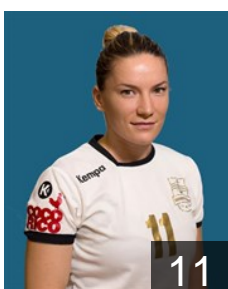

EUROPEAN CUP - PLAYERS LIST

Women's European Cup - EHF Cup 2017/18

 ROU H.C. Dunarea Braila

 ROU

Axinte Diana Cristiana

Position: Centre Back
Place of birth: Braila
Date of birth: 16.01.1996
Height: 167 cm

 ROU

Berescu Ana Maria

Position: Right Wing
Place of birth: Galati
Date of birth: 04.10.1985
Height: 169 cm

 ROU

Cirstea Oana Roxana

Position: Left Wing
Place of birth: Craiova
Date of birth: 05.02.1989
Height: 172 cm

 ITA

Gheorghe Cristina Viorica

Position: Right Back
Place of birth: Slobozia
Date of birth: 24.04.1986
Height: -

 ROU

Munteanu Diana Mihaela

Position: Left Back
Place of birth: Galati
Date of birth: 01.05.1987
Height: 189 cm