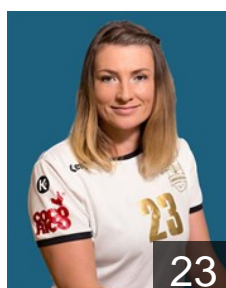

 ITA

Gheorghe Cristina Viorica

Position: Right Back
Place of birth: Slobozia
Date of birth: 24.04.1986
Height: -

 ROU

Munteanu Diana Mihaela

Position: Left Back
Place of birth: Galati
Date of birth: 01.05.1987
Height: 189 cm

 ROU

Nan Maria Cristina

Position: Line Player
Place of birth: Bucuresti
Date of birth: 19.05.1990
Height: 178 cm

 ROU

Preda Georgiana Catalina

Position: Right Wing
Place of birth: Ploiesti
Date of birth: 16.01.1991
Height: 175 cm

 UKR

Shutska Burtea Iryna

Position: Line Player
Place of birth: Kirovograd
Date of birth: 05.03.1983
Height: 180 cm

 ROU

Stan Lacramioara Georgiana

Position: Goalkeeper
Place of birth: Slobozia
Date of birth: 24.04.1995
Height: 178 cm