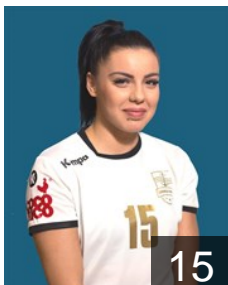

EUROPEAN CUP - PLAYERS LIST

Women's European Cup - EHF Cup 2017/18

 ROU H.C. Dunarea Braila

 ROU

Axinte Diana Cristiana

Position: Centre Back
Place of birth: Braila
Date of birth: 16.01.1996
Height: 167 cm

 ROU

Berescu Ana Maria

Position: Right Wing
Place of birth: Galati
Date of birth: 04.10.1985
Height: 169 cm

 ROU

Cirstea Oana Roxana

Position: Left Wing
Place of birth: Craiova
Date of birth: 05.02.1989
Height: 172 cm

 ITA

Gheorghe Cristina Viorica

Position: Right Back
Place of birth: Slobozia
Date of birth: 24.04.1986
Height: -

 ROU

Munteanu Diana Mihaela

Position: Left Back
Place of birth: Galati
Date of birth: 01.05.1987
Height: 189 cm

 BLR

Ilyina Dzyana

Position: Centre Back

Place of birth: Gomel

Date of birth: 04.01.1996

Height: -

late entry on 10.10.2017