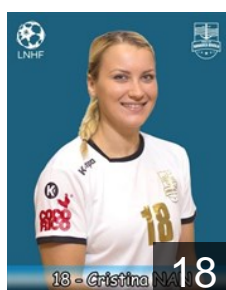

EUROPEAN CUP - PLAYERS LIST

Women's European Cup - EHF Cup 2017/18

 ROU H.C. Dunarea Braila

 ROU

Axinte Diana Cristiana

Position: Centre Back
Place of birth: Braila
Date of birth: 16.01.1996
Height: 167 cm

 ROU

Berescu Ana Maria

Position: Right Wing
Place of birth: Galati
Date of birth: 04.10.1985
Height: 169 cm

 ROU

Cirstea Oana Roxana

Position: Left Wing
Place of birth: Craiova
Date of birth: 05.02.1989
Height: 172 cm

 ITA

Gheorghe Cristina Viorica

Position: Right Back
Place of birth: Slobozia
Date of birth: 24.04.1986
Height: -

 ROU

Munteanu Diana Mihaela

Position: Left Back
Place of birth: Galati
Date of birth: 01.05.1987
Height: 189 cm

 ROU

Nan Maria Cristina

Position: Line Player
Place of birth: Bucuresti
Date of birth: 19.05.1990
Height: 178 cm

 ROU

Preda Georgiana Catalina

Position: Right Wing
Place of birth: Ploiesti
Date of birth: 16.01.1991
Height: 175 cm