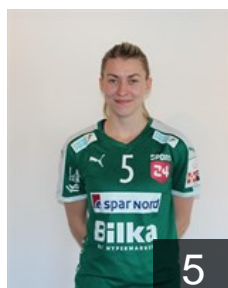

# EUROPEAN CUP - PLAYERS LIST

Women's European Cup - EHF Cup 2017/18

 DEN Viborg HK

 SWE

**Daglund Hanna Karin**

Position: Goalkeeper  
Place of birth: Västerås  
Date of birth: 03.04.1994  
Height: 179 cm

 DEN

**Hald Signe**

Position: Line Player  
Place of birth: Odense  
Date of birth: 17.06.1995  
Height: 179 cm

 DEN

**Hansen Amalie Groen**

Position: Left Wing  
Place of birth: Fredericia  
Date of birth: 30.10.1996  
Height: 170 cm

 DEN

**Haugsted Line**

Position: Left Back  
Place of birth: Skive  
Date of birth: 11.11.1994  
Height: 177 cm

 DEN

**Hoeg-Poulsen Clara**

Position: Centre Back  
Place of birth: Viborg  
Date of birth: 26.05.1998  
Height: 175 cm