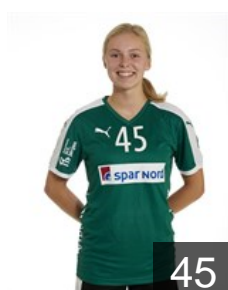

 DEN

**Hald Signe**

Position: Line Player  
Place of birth: Odense  
Date of birth: 17.06.1995  
Height: 179 cm

 DEN

**Hansen Amalie Groen**

Position: Left Wing  
Place of birth: Fredericia  
Date of birth: 30.10.1996  
Height: 170 cm

 DEN

**Haugsted Line**

Position: Left Back  
Place of birth: Skive  
Date of birth: 11.11.1994  
Height: 177 cm

 DEN

**Hoeg-Poulsen Clara**

Position: Centre Back  
Place of birth: Viborg  
Date of birth: 26.05.1998  
Height: 175 cm

 DEN

**Hoeg-Poulsen Marie**

Position: Left Wing  
Place of birth: Viborg  
Date of birth: 10.12.1999  
Height: 167 cm

 DEN

**Hykkelbjerg Anne Kjelstrup**

Position: Line Player  
Place of birth: Viborg  
Date of birth: 16.01.2000  
Height: 175 cm

 DEN

**Jensen Line Uno**

Position: Centre Back  
Place of birth: Kolding  
Date of birth: 19.10.1993  
Height: -

 DEN

**Jörgensen Kristina**

Position: Left Back  
Place of birth: Horsens  
Date of birth: 17.01.1998  
Height: 185 cm