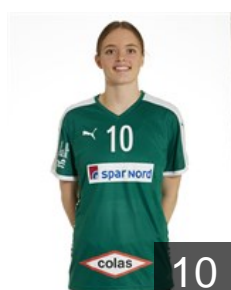

Position: Left Back
Place of birth: Skive
Date of birth: 11.11.1994
Height: 177 cm

 DEN

Hoeg-Poulsen Clara

Position: Centre Back
Place of birth: Viborg
Date of birth: 26.05.1998
Height: 175 cm

 DEN

Hoeg-Poulsen Marie

Position: Left Wing
Place of birth: Viborg
Date of birth: 10.12.1999
Height: 167 cm

 DEN

Hykkelbjerg Anne Kjelstrup

Position: Line Player
Place of birth: Viborg
Date of birth: 16.01.2000
Height: 175 cm

 DEN

Jensen Line Uno

Position: Centre Back
Place of birth: Kolding
Date of birth: 19.10.1993
Height: -

 DEN

Jörgensen Kristina

Position: Left Back
Place of birth: Horsens
Date of birth: 17.01.1998
Height: 185 cm

 DEN

Lundgreen Nikoline Skals

Position: Right Back
Place of birth: Faaborg-Midtfyn
Date of birth: 07.01.1998
Height: 187 cm

 DEN

Nielsen Filtenborg A.

Position: Right Wing
Place of birth: Randers
Date of birth: 30.12.1998
Height: 179 cm