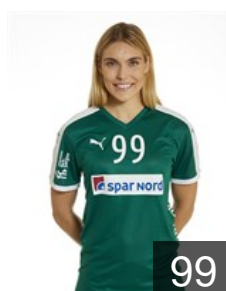

NED

Van Olphen Sanne

Position: Right Back
Place of birth: Gravenhage
Date of birth: 13.03.1989
Height: 175 cm