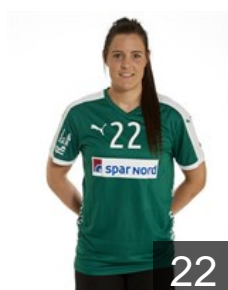

 DEN

**Jensen Line Uno**

Position: Centre Back  
Place of birth: Kolding  
Date of birth: 19.10.1993  
Height: -

 DEN

**Jörgensen Kristina**

Position: Left Back  
Place of birth: Horsens  
Date of birth: 17.01.1998  
Height: 185 cm

 DEN

**Lundgreen Nikoline Skals**

Position: Right Back  
Place of birth: Faaborg-Midtfyn  
Date of birth: 07.01.1998  
Height: 187 cm

 DEN

**Nielsen Filtenborg A.**

Position: Right Wing  
Place of birth: Randers  
Date of birth: 30.12.1998  
Height: 179 cm

 DEN

**Nielsen Sidsel Bodholt**

Position: Right Back  
Place of birth: Aabenraa  
Date of birth: 08.11.1989  
Height: 175 cm