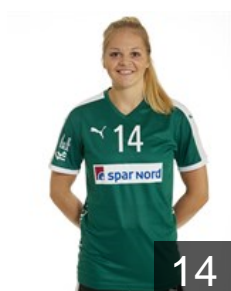

EUROPEAN CUP - PLAYERS LIST

Women's European Cup - EHF Cup 2017/18

 DEN Viborg HK

 SWE

Daglund Hanna Karin

Position: Goalkeeper
Place of birth: Västerås
Date of birth: 03.04.1994
Height: 179 cm

 DEN

Hald Signe

Position: Line Player
Place of birth: Odense
Date of birth: 17.06.1995
Height: 179 cm

 DEN

Hansen Amalie Groen

Position: Left Wing
Place of birth: Fredericia
Date of birth: 30.10.1996
Height: 170 cm

 DEN

Haugsted Line

Position: Left Back
Place of birth: Skive
Date of birth: 11.11.1994
Height: 177 cm

 DEN

Hoeg-Poulsen Clara

Position: Centre Back
Place of birth: Viborg
Date of birth: 26.05.1998
Height: 175 cm

 DEN

Hoeg-Poulsen Marie