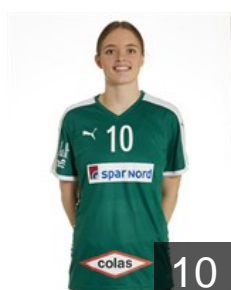

 DEN

**Hald Signe**

Position: Line Player  
Place of birth: Odense  
Date of birth: 17.06.1995  
Height: 179 cm

 DEN

**Hansen Amalie Groen**

Position: Left Wing  
Place of birth: Fredericia  
Date of birth: 30.10.1996  
Height: 170 cm

 DEN

**Haugsted Line**

Position: Left Back  
Place of birth: Skive  
Date of birth: 11.11.1994  
Height: 177 cm

 DEN

**Hoeg-Poulsen Clara**

Position: Centre Back  
Place of birth: Viborg  
Date of birth: 26.05.1998  
Height: 175 cm

 DEN

**Hoeg-Poulsen Marie**

Position: Left Wing  
Place of birth: Viborg  
Date of birth: 10.12.1999  
Height: 167 cm

 DEN

**Hykkelbjerg Anne Kjelstrup**

Position: Line Player  
Place of birth: Viborg  
Date of birth: 16.01.2000  
Height: 175 cm

 DEN

**Jensen Line Uno**

Position: Centre Back  
Place of birth: Kolding  
Date of birth: 19.10.1993  
Height: -

 DEN

**Jörgensen Kristina**

Position: Left Back  
Place of birth: Horsens  
Date of birth: 17.01.1998  
Height: 185 cm