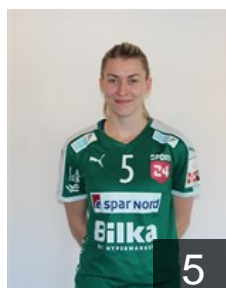

EUROPEAN CUP - PLAYERS LIST

Women's European Cup - EHF Cup 2017/18

 DEN Viborg HK

 SWE

Daglund Hanna Karin

Position: Goalkeeper
Place of birth: Västerås
Date of birth: 03.04.1994
Height: 179 cm

 DEN

Hald Signe

Position: Line Player
Place of birth: Odense
Date of birth: 17.06.1995
Height: 179 cm

 DEN

Hansen Amalie Groen

Position: Left Wing
Place of birth: Fredericia
Date of birth: 30.10.1996
Height: 170 cm

 DEN

Haugsted Line

Position: Left Back
Place of birth: Skive
Date of birth: 11.11.1994
Height: 177 cm

 DEN

Hoeg-Poulsen Clara

Position: Centre Back
Place of birth: Viborg
Date of birth: 26.05.1998
Height: 175 cm

 DEN

Hoeg-Poulsen Marie