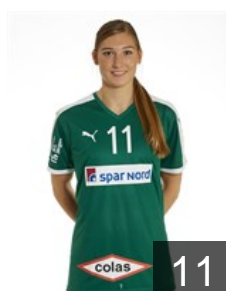

EUROPEAN CUP - PLAYERS LIST

Women's European Cup - EHF Cup 2017/18

 DEN Viborg HK

 SWE

Daglund Hanna Karin

Position: Goalkeeper
Place of birth: Västerås
Date of birth: 03.04.1994
Height: 179 cm

 DEN

Hald Signe

Position: Line Player
Place of birth: Odense
Date of birth: 17.06.1995
Height: 179 cm

 DEN

Hansen Amalie Groen

Position: Left Wing
Place of birth: Fredericia
Date of birth: 30.10.1996
Height: 170 cm

 DEN

Haugsted Line

Position: Left Back
Place of birth: Skive
Date of birth: 11.11.1994
Height: 177 cm

 DEN

Hoeg-Poulsen Clara

Position: Centre Back
Place of birth: Viborg
Date of birth: 26.05.1998
Height: 175 cm

 DEN

Hoeg-Poulsen Marie