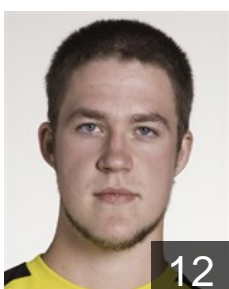

BEL

Gijbels Stef

Position: Goalkeeper
Place of birth: Neerpelt
Date of birth: 23.07.1996
Height: 202 cm
Weight: 102 kg