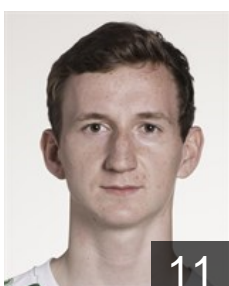

Cremers Jordi

Position: Line Player
Place of birth: Beek
Date of birth: 06.03.1990
Height: 182 cm
Weight: 85 kg

 BEL

Gijbels Stef

Position: Goalkeeper
Place of birth: Neerpelt
Date of birth: 23.07.1996
Height: 202 cm
Weight: 102 kg

 BEL

Kedziora Bartosz

Position: Centre Back
Place of birth: Glogow
Date of birth: 31.12.1990
Height: -
Weight: -

 BEL

Kedziora Damian

Position: Left Wing
Place of birth: Glogow
Date of birth: 18.05.1987
Height: -
Weight: -

 NED

Kittel Andreas

Position: Right Wing
Place of birth: Sittard
Date of birth: 12.02.1985
Height: 184 cm
Weight: 81 kg

 BEL

Koninkx Elias

Position: Right Wing
Place of birth: Overpelt
Date of birth: 22.05.1998
Height: 182 cm
Weight: 70 kg