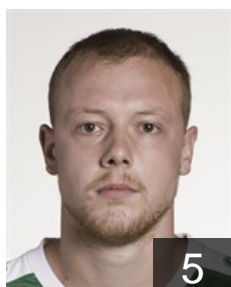

Position: Left Back
Place of birth: Neerpelt
Date of birth: 15.11.1988
Height: -
Weight: -

 BEL

Wertelaers Brecht

Position: Right Back
Place of birth: Bree
Date of birth: 23.07.1990
Height: 181 cm
Weight: 74 kg

 BEL

Winters Wout

Position: Centre Back
Place of birth: Neerpelt
Date of birth: 26.08.1994
Height: 184 cm
Weight: 84 kg

EUROPEAN CUP - PLAYERS LIST

Men's European Cup - EHF Cup 2016/17

 **BEL** Achilles Bocholt

Left Club

 **SLO**

Zmavc Nejc

Position: Line Player

Place of birth: Ptuj

Date of birth: 06.09.1990

Height: 194 cm

Weight: 100 kg