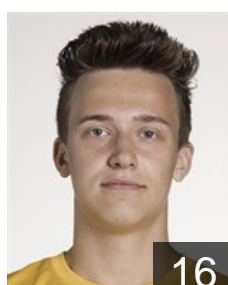

 BEL

Kedziora Bartosz

Position: Centre Back
Place of birth: Glogow
Date of birth: 31.12.1990
Height: -
Weight: -

 BEL

Kedziora Damian

Position: Left Wing
Place of birth: Glogow
Date of birth: 18.05.1987
Height: -
Weight: -

 BEL

Lamers Brecht

Position: Left Back
Place of birth: Bocholt
Date of birth: 01.06.1994
Height: 180 cm
Weight: 80 kg

 BEL

Lamers Joren

Position: Left Back
Place of birth: Bocholt
Date of birth: 19.01.1996
Height: 188 cm
Weight: 84 kg

 BEL

Leroy Clem

Position: Goalkeeper
Place of birth: Hasselt
Date of birth: 27.08.1997
Height: 195 cm
Weight: 85 kg

 SLO

Pucnik Miha

Position: Left Back
Place of birth: Slovenj Gradec
Date of birth: 01.02.1988
Height: 191 cm
Weight: 100 kg