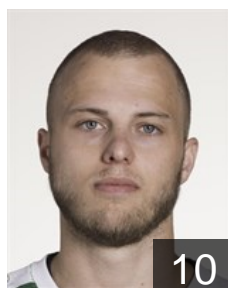

EUROPEAN CUP - PLAYERS LIST

Men's European Cup - EHF Cup 2016/17

 BEL Achilles Bocholt

 NED

Alberts Björn

Position: Goalkeeper
Place of birth: Geleen
Date of birth: 03.08.1978
Height: 194 cm
Weight: 90 kg

 NED

Cremers Jordi

Position: Line Player
Place of birth: Beek
Date of birth: 06.03.1990
Height: 182 cm
Weight: 85 kg

 BEL

Gijbels Stef

Position: Goalkeeper
Place of birth: Neerpelt
Date of birth: 23.07.1996
Height: 202 cm
Weight: 102 kg

 BEL

Kedziora Bartosz

Position: Centre Back
Place of birth: Glogow
Date of birth: 31.12.1990
Height: -
Weight: -

 BEL

Kedziora Damian

Position: Left Wing
Place of birth: Glogow
Date of birth: 18.05.1987
Height: -
Weight: -