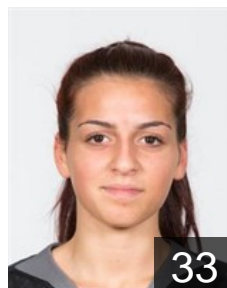

Haller Monika

Position: Left Back
Place of birth: Dornbirn
Date of birth: 23.04.1998
Height: 175 cm

 HUN

Jegenyés Valéria

Position: Back
Place of birth: Budapest
Date of birth: 27.07.1987
Height: 164 cm

 AUT

Kaya Yeliz

Position: Right Back
Place of birth: Dornbirn
Date of birth: 28.12.1997
Height: 165 cm

 HUN

Kelemen Nikolett

Position: Goalkeeper
Place of birth: Magyar
Date of birth: 16.06.1996
Height: 173 cm