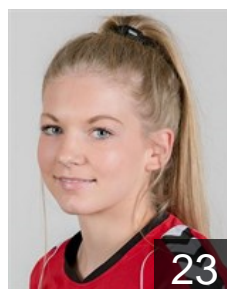

Kaya Yeliz

Position: Right Back
Place of birth: Dornbirn
Date of birth: 28.12.1997
Height: 165 cm

 HUN

Kelemen Nikolett

Position: Goalkeeper
Place of birth: Magyar
Date of birth: 16.06.1996
Height: 173 cm

 AUT

Marksteiner Julia

Position: Left Back
Place of birth: Bregenz
Date of birth: 03.01.1998
Height: -

 AUT

Moosbrugger Anna

Position: Left Wing
Place of birth: Bregenz
Date of birth: 27.01.1991
Height: 167 cm