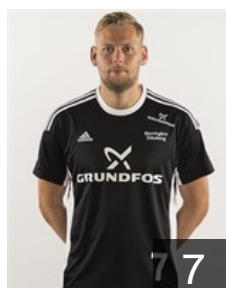

 DEN
Kier Rasmus
Position: Right Wing
Place of birth: Silkeborg
Date of birth: 04.07.1996
Height: 180 cm
Weight: 78 kg

 DEN
Klitgaard Kristian
Position: Left Wing
Place of birth: Esbjerg
Date of birth: 20.06.1986
Height: 196 cm
Weight: 102 kg

 DEN
Knudsen Michael V.
Position: Line Player
Place of birth: Hobro
Date of birth: 04.09.1978
Height: 192 cm
Weight: 99 kg

 DEN
Lassen Jacob Arenth
Position: Right Back
Place of birth: Randers
Date of birth: 11.09.1995
Height: 197 cm
Weight: 117 kg

 DEN
Markussen N.
Position: Left Back
Place of birth: Gribskov
Date of birth: 01.08.1988
Height: 211 cm
Weight: 95 kg

 DEN
Nielsen Emil Vase
Position: Goalkeeper
Place of birth: Silkeborg
Date of birth: 12.10.1994
Height: 188 cm
Weight: 90 kg