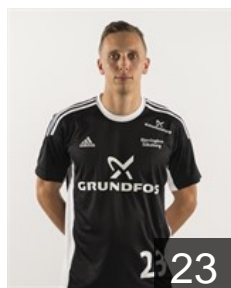

EUROPEAN CUP - PLAYERS LIST

Men's European Cup - VELUX EHF Champions League 2016/17

 DEN Bjerringbro-Silkeborg

 DEN
Frandsen Sebastian Leth
Position: Goalkeeper
Place of birth: Århus
Date of birth: 27.05.1994
Height: -
Weight: -

 DEN
Hansen Johan a Plogv
Position: Right Wing
Place of birth: Torshavn
Date of birth: 01.05.1994
Height: 190 cm
Weight: 91 kg

 DEN
Hundstrup Stefan
Position: Left Wing
Place of birth: Svendborg
Date of birth: 30.06.1986
Height: 193 cm
Weight: 86 kg