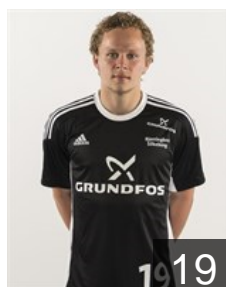

EUROPEAN CUP - PLAYERS LIST

Men's European Cup - VELUX EHF Champions League 2016/17

 DEN Bjerringbro-Silkeborg

 DEN
Frandsen Sebastian Leth
Position: Goalkeeper
Place of birth: Århus
Date of birth: 27.05.1994
Height: -
Weight: -

 DEN
Hansen Johan a Plogv
Position: Right Wing
Place of birth: Torshavn
Date of birth: 01.05.1994
Height: 190 cm
Weight: 91 kg

 DEN
Hundstrup Stefan
Position: Left Wing
Place of birth: Svendborg
Date of birth: 30.06.1986
Height: 193 cm
Weight: 86 kg

 DEN
Jensen Rasmus
Position: Line Player
Place of birth: Odense
Date of birth: 17.06.1989
Height: 190 cm
Weight: 102 kg

 DEN
Jensen Tom
Position: Goalkeeper
Place of birth: Hobro
Date of birth: 31.08.1971
Height: 190 cm
Weight: 91 kg