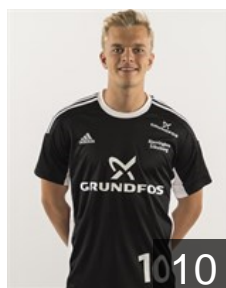

EUROPEAN CUP - PLAYERS LIST

Men's European Cup - VELUX EHF Champions League 2016/17

 DEN Bjerringbro-Silkeborg

 DEN
Frandsen Sebastian Leth
Position: Goalkeeper
Place of birth: Århus
Date of birth: 27.05.1994
Height: -
Weight: -

 DEN
Hansen Johan a Plogv
Position: Right Wing
Place of birth: Torshavn
Date of birth: 01.05.1994
Height: 190 cm
Weight: 91 kg

 DEN
Hundstrup Stefan
Position: Left Wing
Place of birth: Svendborg
Date of birth: 30.06.1986
Height: 193 cm
Weight: 86 kg