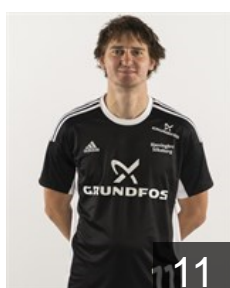

VELUX®

EHF
CHAMPIONS
LEAGUE

 DEN Bjerringbro-Silkeborg

 DEN

Olsen Kasper

Position: Left Back
Place of birth: København
Date of birth: 01.02.1990
Height: 193 cm
Weight: 90 kg

 DEN

Orsted Kristian Krag

Position: Line Player
Place of birth: Århus
Date of birth: 22.05.1995
Height: -
Weight: -

 DEN

Plougstrup Jens Dolberg

Position: Left Back
Place of birth: Silkeborg
Date of birth: 08.01.1999
Height: 190 cm
Weight: 88 kg

 DEN

Rasmussen Sören

Position: Goalkeeper
Place of birth: Skive
Date of birth: 12.08.1976
Height: 193 cm
Weight: 98 kg

 SLO

Skube Sebastian

Position: Centre Back
Place of birth: Novo Mesto
Date of birth: 03.04.1987
Height: 189 cm
Weight: 90 kg