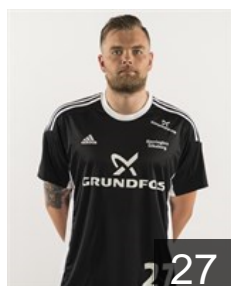

DEN
Klitgaard Kristian
Position: Left Wing
Place of birth: Esbjerg
Date of birth: 20.06.1986
Height: 196 cm
Weight: 102 kg