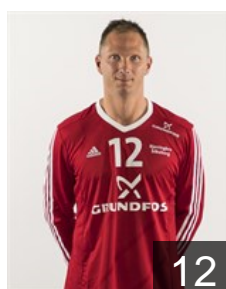

DEN

Rasmussen Sören

Position: Goalkeeper
Place of birth: Skive
Date of birth: 12.08.1976
Height: 193 cm
Weight: 98 kg