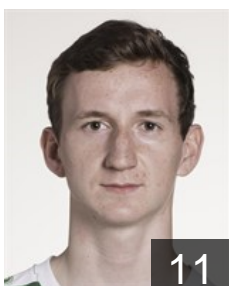

 NED

Cremers Jordi

Position: Line Player
Place of birth: Beek
Date of birth: 06.03.1990
Height: 182 cm
Weight: 85 kg

 BEL

Gijbels Stef

Position: Goalkeeper
Place of birth: Neerpelt
Date of birth: 23.07.1996
Height: 202 cm
Weight: 102 kg

 BEL

Kedziora Bartosz

Position: Centre Back
Place of birth: Glogow
Date of birth: 31.12.1990
Height: -
Weight: -

 BEL

Kedziora Damian

Position: Left Wing
Place of birth: Glogow
Date of birth: 18.05.1987
Height: -
Weight: -

 NED

Kittel Andreas

Position: Right Wing
Place of birth: Sittard
Date of birth: 12.02.1985
Height: 184 cm
Weight: 81 kg

 BEL

Koninkx Elias

Position: Right Wing
Place of birth: Overpelt
Date of birth: 22.05.1998
Height: 182 cm
Weight: 70 kg

 BEL

Lamers Brecht

Position: Left Back
Place of birth: Bocholt
Date of birth: 01.06.1994
Height: 180 cm
Weight: 80 kg

 BEL

Lamers Joren

Position: Left Back
Place of birth: Bocholt
Date of birth: 19.01.1996
Height: 188 cm
Weight: 84 kg