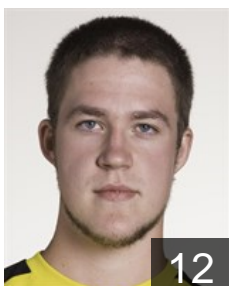

EUROPEAN CUP - PLAYERS LIST

Men's European Cup - VELUX EHF Champions League 2016/17

 BEL Achilles Bocholt

 NED

Alberts Björn

Position: Goalkeeper
Place of birth: Geleen
Date of birth: 03.08.1978
Height: 194 cm
Weight: 90 kg

 NED

Cremers Jordi

Position: Line Player
Place of birth: Beek
Date of birth: 06.03.1990
Height: 182 cm
Weight: 85 kg

 BEL

Gijbels Stef

Position: Goalkeeper
Place of birth: Neerpelt
Date of birth: 23.07.1996
Height: 202 cm
Weight: 102 kg

 BEL

Kedziora Bartosz

Position: Centre Back
Place of birth: Glogow
Date of birth: 31.12.1990
Height: -
Weight: -

 BEL

Kedziora Damian

Position: Left Wing
Place of birth: Glogow
Date of birth: 18.05.1987
Height: -
Weight: -