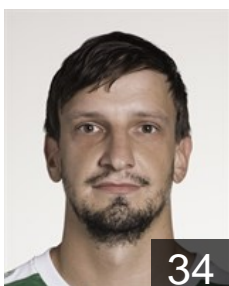

 BEL

Kedziora Bartosz

Position: Centre Back
Place of birth: Glogow
Date of birth: 31.12.1990
Height: -
Weight: -

 BEL

Kedziora Damian

Position: Left Wing
Place of birth: Glogow
Date of birth: 18.05.1987
Height: -
Weight: -

 NED

Kittel Andreas

Position: Right Wing
Place of birth: Sittard
Date of birth: 12.02.1985
Height: 184 cm
Weight: 81 kg

 BEL

Koninkx Elias

Position: Right Wing
Place of birth: Overpelt
Date of birth: 22.05.1998
Height: 182 cm
Weight: 70 kg

 BEL

Lamers Brecht

Position: Left Back
Place of birth: Bocholt
Date of birth: 01.06.1994
Height: 180 cm
Weight: 80 kg

 BEL

Lamers Joren

Position: Left Back
Place of birth: Bocholt
Date of birth: 19.01.1996
Height: 188 cm
Weight: 84 kg

 BEL

Leroy Clem

Position: Goalkeeper
Place of birth: Hasselt
Date of birth: 27.08.1997
Height: 195 cm
Weight: 85 kg

 SLO

Pucnik Miha

Position: Left Back
Place of birth: Slovenj Gradec
Date of birth: 01.02.1988
Height: 191 cm
Weight: 100 kg