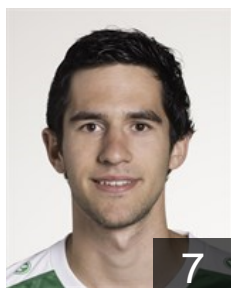

 BEL

Spooren Serge

Position: Right Back
Place of birth: Neerpelt
Date of birth: 22.11.1993
Height: -
Weight: -

EUROPEAN CUP - PLAYERS LIST

Men's European Cup - VELUX EHF Champions League 2016/17

 BEL Achilles Bocholt

 BEL

Valkenborgh Roel

Position: Left Back
Place of birth: Neerpelt
Date of birth: 15.11.1988
Height: -
Weight: -

 BEL

Wertelaers Brecht

Position: Right Back
Place of birth: Bree
Date of birth: 23.07.1990
Height: 181 cm
Weight: 74 kg

 BEL

Winters Wout

Position: Centre Back
Place of birth: Neerpelt
Date of birth: 26.08.1994
Height: 184 cm
Weight: 84 kg

EUROPEAN CUP - PLAYERS LIST

Men's European Cup - VELUX EHF Champions League 2016/17

 BEL Achilles Bocholt

Left Club

 SLO

Zmavc Nejc

Position: Line Player

Place of birth: Ptuj

Date of birth: 06.09.1990

Height: 194 cm

Weight: 100 kg