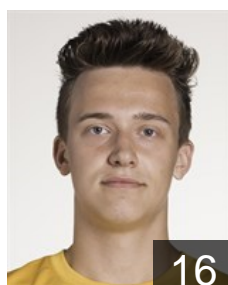

 BEL

Kedziora Bartosz

Position: Centre Back
Place of birth: Glogow
Date of birth: 31.12.1990
Height: -
Weight: -

 BEL

Kedziora Damian

Position: Left Wing
Place of birth: Glogow
Date of birth: 18.05.1987
Height: -
Weight: -

 BEL

Lamers Brecht

Position: Left Back
Place of birth: Bocholt
Date of birth: 01.06.1994
Height: 180 cm
Weight: 80 kg

 BEL

Lamers Joren

Position: Left Back
Place of birth: Bocholt
Date of birth: 19.01.1996
Height: 188 cm
Weight: 84 kg

 BEL

Leroy Clem

Position: Goalkeeper
Place of birth: Hasselt
Date of birth: 27.08.1997
Height: 195 cm
Weight: 85 kg

 SLO

Pucnik Miha

Position: Left Back
Place of birth: Slovenj Gradec
Date of birth: 01.02.1988
Height: 191 cm
Weight: 100 kg