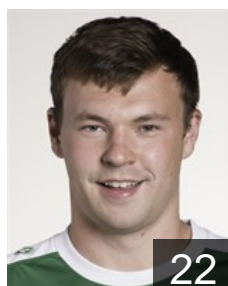

 BEL

Leroy Clem

Position: Goalkeeper
Place of birth: Hasselt
Date of birth: 27.08.1997
Height: 195 cm
Weight: 85 kg

 SLO

Pucnik Miha

Position: Left Back
Place of birth: Slovenj Gradec
Date of birth: 01.02.1988
Height: 191 cm
Weight: 100 kg

 BEL

Spooren Serge

Position: Right Back
Place of birth: Neerpelt
Date of birth: 22.11.1993
Height: -
Weight: -

EUROPEAN CUP - PLAYERS LIST

Men's European Cup - VELUX EHF Champions League 2016/17

 BEL Achilles Bocholt