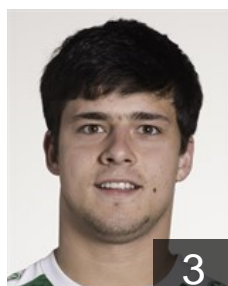

 BEL

Kedziora Bartosz

Position: Centre Back
Place of birth: Glogow
Date of birth: 31.12.1990
Height: -
Weight: -

 BEL

Kedziora Damian

Position: Left Wing
Place of birth: Glogow
Date of birth: 18.05.1987
Height: -
Weight: -

 NED

Kittel Andreas

Position: Right Wing
Place of birth: Sittard
Date of birth: 12.02.1985
Height: 184 cm
Weight: 81 kg

 BEL

Koninkx Elias

Position: Right Wing
Place of birth: Overpelt
Date of birth: 22.05.1998
Height: 182 cm
Weight: 70 kg

 BEL

Lamers Brecht

Position: Left Back
Place of birth: Bocholt
Date of birth: 01.06.1994
Height: 180 cm
Weight: 80 kg

 BEL

Lamers Joren

Position: Left Back
Place of birth: Bocholt
Date of birth: 19.01.1996
Height: 188 cm
Weight: 84 kg

 BEL

Leroy Clem

Position: Goalkeeper
Place of birth: Hasselt
Date of birth: 27.08.1997
Height: 195 cm
Weight: 85 kg

 SLO

Pucnik Miha

Position: Left Back
Place of birth: Slovenj Gradec
Date of birth: 01.02.1988
Height: 191 cm
Weight: 100 kg