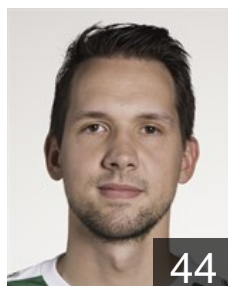

 NED

Cremers Jordi

Position: Line Player
Place of birth: Beek
Date of birth: 06.03.1990
Height: 182 cm
Weight: 85 kg

 BEL

Gijbels Stef

Position: Goalkeeper
Place of birth: Neerpelt
Date of birth: 23.07.1996
Height: 202 cm
Weight: 102 kg

 BEL

Kedziora Bartosz

Position: Centre Back
Place of birth: Glogow
Date of birth: 31.12.1990
Height: -
Weight: -

 BEL

Kedziora Damian

Position: Left Wing
Place of birth: Glogow
Date of birth: 18.05.1987
Height: -
Weight: -