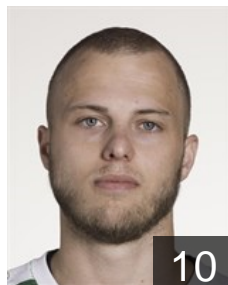

EUROPEAN CUP - PLAYERS LIST

Men's European Cup - VELUX EHF Champions League 2016/17

 BEL Achilles Bocholt

 NED

Alberts Björn

Position: Goalkeeper
Place of birth: Geleen
Date of birth: 03.08.1978
Height: 194 cm
Weight: 90 kg

 NED

Cremers Jordi

Position: Line Player
Place of birth: Beek
Date of birth: 06.03.1990
Height: 182 cm
Weight: 85 kg

 BEL

Gijbels Stef

Position: Goalkeeper
Place of birth: Neerpelt
Date of birth: 23.07.1996
Height: 202 cm
Weight: 102 kg

 BEL

Kedziora Bartosz

Position: Centre Back
Place of birth: Glogow
Date of birth: 31.12.1990
Height: -
Weight: -

 BEL

Kedziora Damian

Position: Left Wing
Place of birth: Glogow
Date of birth: 18.05.1987
Height: -
Weight: -