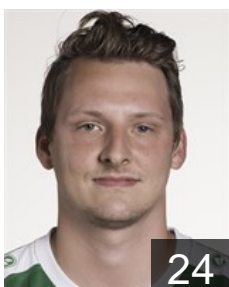

 NED

Cremers Jordi

Position: Line Player
Place of birth: Beek
Date of birth: 06.03.1990
Height: 182 cm
Weight: 85 kg

 BEL

Gijbels Stef

Position: Goalkeeper
Place of birth: Neerpelt
Date of birth: 23.07.1996
Height: 202 cm
Weight: 102 kg

 BEL

Kedziora Bartosz

Position: Centre Back
Place of birth: Glogow
Date of birth: 31.12.1990
Height: -
Weight: -

 BEL

Kedziora Damian

Position: Left Wing
Place of birth: Glogow
Date of birth: 18.05.1987
Height: -
Weight: -