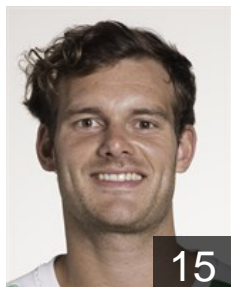

 BEL

Leroy Clem

Position: Goalkeeper
Place of birth: Hasselt
Date of birth: 27.08.1997
Height: 195 cm
Weight: 85 kg

 SLO

Pucnik Miha

Position: Left Back
Place of birth: Slovenj Gradec
Date of birth: 01.02.1988
Height: 191 cm
Weight: 100 kg

 BEL

Spooren Serge

Position: Right Back
Place of birth: Neerpelt
Date of birth: 22.11.1993
Height: -
Weight: -

EUROPEAN CUP - PLAYERS LIST

Men's European Cup - VELUX EHF Champions League 2016/17

 BEL Achilles Bocholt

 BEL

Valkenborgh Roel

Position: Left Back
Place of birth: Neerpelt
Date of birth: 15.11.1988
Height: -
Weight: -

 BEL

Wertelaers Brecht

Position: Right Back
Place of birth: Bree
Date of birth: 23.07.1990
Height: 181 cm
Weight: 74 kg