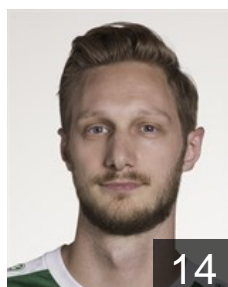

 NED

Cremers Jordi

Position: Line Player
Place of birth: Beek
Date of birth: 06.03.1990
Height: 182 cm
Weight: 85 kg

 BEL

Gijbels Stef

Position: Goalkeeper
Place of birth: Neerpelt
Date of birth: 23.07.1996
Height: 202 cm
Weight: 102 kg

 BEL

Kedziora Bartosz

Position: Centre Back
Place of birth: Glogow
Date of birth: 31.12.1990
Height: -
Weight: -

 BEL

Kedziora Damian

Position: Left Wing
Place of birth: Glogow
Date of birth: 18.05.1987
Height: -
Weight: -

 NED

Kittel Andreas

Position: Right Wing
Place of birth: Sittard
Date of birth: 12.02.1985
Height: 184 cm
Weight: 81 kg

 BEL

Koninkx Elias

Position: Right Wing
Place of birth: Overpelt
Date of birth: 22.05.1998
Height: 182 cm
Weight: 70 kg