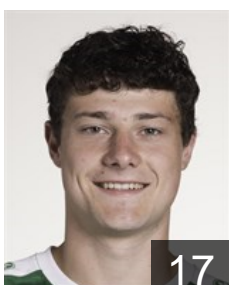

 BEL

Kedziora Bartosz

Position: Centre Back
Place of birth: Glogow
Date of birth: 31.12.1990
Height: -
Weight: -

 BEL

Kedziora Damian

Position: Left Wing
Place of birth: Glogow
Date of birth: 18.05.1987
Height: -
Weight: -

 NED

Kittel Andreas

Position: Right Wing
Place of birth: Sittard
Date of birth: 12.02.1985
Height: 184 cm
Weight: 81 kg

 BEL

Koninkx Elias

Position: Right Wing
Place of birth: Overpelt
Date of birth: 22.05.1998
Height: 182 cm
Weight: 70 kg

 BEL

Lamers Brecht

Position: Left Back
Place of birth: Bocholt
Date of birth: 01.06.1994
Height: 180 cm
Weight: 80 kg

 BEL

Lamers Joren

Position: Left Back
Place of birth: Bocholt
Date of birth: 19.01.1996
Height: 188 cm
Weight: 84 kg

 BEL

Leroy Clem

Position: Goalkeeper
Place of birth: Hasselt
Date of birth: 27.08.1997
Height: 195 cm
Weight: 85 kg

 SLO

Pucnik Miha

Position: Left Back
Place of birth: Slovenj Gradec
Date of birth: 01.02.1988
Height: 191 cm
Weight: 100 kg