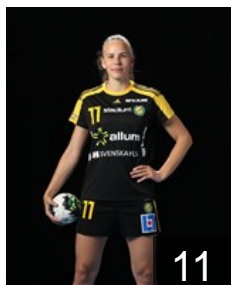

Örtorp Hanna

Position: Left Wing
Place of birth: Göteborg
Date of birth: 20.12.1997
Height: 162 cm

 SWE

Petterson Linnea

Position: Right Back
Place of birth: Kiruna
Date of birth: 28.07.1995
Height: 178 cm

 SWE

Roberts Jamina

Position: Left Back
Place of birth: Göteborg
Date of birth: 28.05.1990
Height: 176 cm

 SWE

Walstern Julia

Position: Right Back
Place of birth: Lyse
Date of birth: 26.04.1998
Height: 180 cm

EUROPEAN CUP - PLAYERS LIST

Women's European Cup - EHF Champions League 2016/17

WOMEN'S

 SWE IK Sävehof

Left Club

 DEN

Jensen Rikke Slumstrup

Position: Left Back

Place of birth: Herning

Date of birth: 30.09.1995

Height: 189 cm

Left Club on 31.05.2017

 SWE

Sand Louise

Position: Left Wing

Place of birth: Göteborg