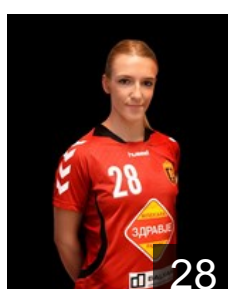

Bojadjska Nikolina

Position: Line Player
Place of birth: Skopje
Date of birth: 01.12.1996
Height: -

 MKD

Djini Gabriela

Position: Left Wing
Place of birth: Skopje
Date of birth: 24.03.1998
Height: 163 cm

 MKD

Gichevska Leonida

Position: Left Back
Place of birth: Sveti Nikole
Date of birth: 20.06.1998
Height: -

 MKD

Gjorgievska Klaudija

Position: Right Back
Place of birth: Skopje
Date of birth: 11.09.1996
Height: 179 cm

 MKD

Keramichieva Teodora

Position: Left Back
Place of birth: Skopje
Date of birth: 14.01.1996
Height: 176 cm

 MKD

Ladeva Nina

Position: Goalkeeper
Place of birth: Skopje
Date of birth: 04.12.1998
Height: -

 MKD

Mishevaska Stefaniya

Position: Left Back
Place of birth: Skopje
Date of birth: 02.05.1996
Height: -

 MKD

Mitova Sara

Position: Left Back
Place of birth: Skopje
Date of birth: 05.10.1996
Height: -

 MKD

Nikolovska Sara