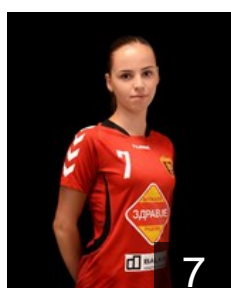

EUROPEAN CUP - PLAYERS LIST

Women's European Cup - Challenge Cup 2015/16

 MKD HC Vardar SCJS

 MKD

Belmezova Ljupka

Position: Goalkeeper
Place of birth: STRUMICA
Date of birth: 21.08.1995
Height: 174 cm

 MKD

Bojadjska Nikolina

Position: Line Player
Place of birth: Skopje
Date of birth: 01.12.1996
Height: -

 MKD

Djini Gabriela

Position: Left Wing
Place of birth: Skopje
Date of birth: 24.03.1998
Height: 163 cm

 MKD

Gichevska Leonida

Position: Left Back
Place of birth: Sveti Nikole
Date of birth: 20.06.1998
Height: -

 MKD

Gjorgievska Klaudija

Position: Right Back
Place of birth: Skopje
Date of birth: 11.09.1996
Height: 179 cm

 MKD

Keramichieva Teodora

Position: Left Back
Place of birth: Skopje
Date of birth: 14.01.1996
Height: 176 cm

 MKD

Ladeva Nina

Position: Goalkeeper
Place of birth: Skopje
Date of birth: 04.12.1998
Height: -