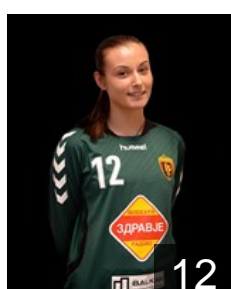

Bojadjska Nikolina

Position: Line Player
Place of birth: Skopje
Date of birth: 01.12.1996
Height: -

 MKD

Djini Gabriela

Position: Left Wing
Place of birth: Skopje
Date of birth: 24.03.1998
Height: 163 cm

 MKD

Gichevska Leonida

Position: Left Back
Place of birth: Sveti Nikole
Date of birth: 20.06.1998
Height: -

 MKD

Gjorgievska Klaudija

Position: Right Back
Place of birth: Skopje
Date of birth: 11.09.1996
Height: 179 cm

 MKD

Keramichieva Teodora

Position: Left Back
Place of birth: Skopje
Date of birth: 14.01.1996
Height: 176 cm

 MKD

Ladeva Nina

Position: Goalkeeper
Place of birth: Skopje
Date of birth: 04.12.1998
Height: -

 MKD

Mishevaska Stefaniya

Position: Left Back
Place of birth: Skopje
Date of birth: 02.05.1996
Height: -

 MKD

Mitova Sara

Position: Left Back
Place of birth: Skopje
Date of birth: 05.10.1996
Height: -

 MKD

Nikolovska Sara