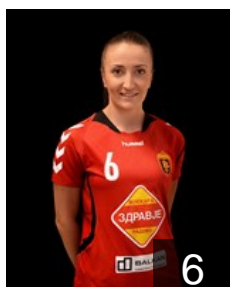

Position: Left Back
Place of birth: Skopje
Date of birth: 24.01.1996
Height: 172 cm

 MKD

Nolevska Natasha

Position: Right Wing
Place of birth: Bitola
Date of birth: 29.05.1996
Height: -

 MKD

Petrovska Angela

Position: Right Back
Place of birth: Bitola
Date of birth: 30.05.1996
Height: -

EUROPEAN CUP - PLAYERS LIST

Women's European Cup - Challenge Cup 2015/16

 MKD HC Vardar SCJS

 MKD

Prlenda Marija

Position: Left Wing
Place of birth: Skopje
Date of birth: 21.10.1994
Height: 170 cm

 MKD

Stojanovska Simona

Position: Centre Back
Place of birth: Skopje
Date of birth: 20.03.1997
Height: -

 MKD

Todorovska Angela

Position: Left Back
Place of birth: Skopje
Date of birth: 05.06.1996
Height: -

 MKD

Trajchevska Anita

Position: Right Wing
Place of birth: Skopje
Date of birth: 03.08.1997
Height: 165 cm

 MKD

Trpkovska Maja

Position: Centre Back
Place of birth: Skopje
Date of birth: 27.05.1992
Height: 168 cm