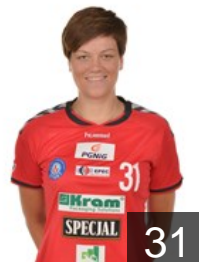

 POL

Gerej Daria

Position: Left Wing
Place of birth: Elblag
Date of birth: 26.04.1996
Height: 166 cm

 POL

Hawryszko Dominika

Position: Centre Back
Place of birth: Elblag
Date of birth: 30.01.1998
Height: 163 cm

 POL

Jedrzejczyk Aleksandra

Position: Left Wing
Place of birth: Gdansk
Date of birth: 12.04.1990
Height: 167 cm

 POL

Kwecinska Aleksandra

Position: Right Back
Place of birth: Opole
Date of birth: 30.03.1996
Height: 167 cm

 POL

Lisewska Sylwia

Position: Left Back
Place of birth: Suwalki
Date of birth: 31.05.1986
Height: 184 cm

 POL

Matuszczyk Sylwia

Position: Line Player
Place of birth: Zory
Date of birth: 11.06.1992
Height: 173 cm

 POL

Muchocka Paulina

Position: Back
Place of birth: Slupsk
Date of birth: 14.04.1984
Height: 173 cm

 POL

Pinda Anna

Position: Wing
Place of birth: Kielce
Date of birth: 01.11.1993
Height: 166 cm

 POL

Romanowicz Paulina