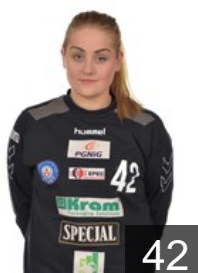

Position: Wing
Place of birth: Malbork
Date of birth: 30.09.1997
Height: 171 cm

EUROPEAN CUP - PLAYERS LIST

Women's European Cup - Challenge Cup 2015/16

 POL *Kram Start Elblag*

 POL

Sielicka Ewa

Position: Goalkeeper
Place of birth: Elblag
Date of birth: 13.12.1994
Height: 182 cm

 POL

Swierzewska Patrycja

Position: Left Back
Place of birth: Warszawa
Date of birth: 05.03.1996
Height: 176 cm

 POL

Szopinska Magdalena

Position: Right Wing
Place of birth: Wiebork
Date of birth: 05.06.1995
Height: 162 cm

 POL

Szywerska Solomija

Position: Goalkeeper
Place of birth: Lwów
Date of birth: 06.08.1977
Height: 172 cm

 POL

Waga Joanna

Position: Centre Back
Place of birth: Tarnów
Date of birth: 02.07.1985
Height: 175 cm

 POL

Warywoda Natalia

Position: Goalkeeper
Place of birth: Kwidzyn
Date of birth: 07.03.1996
Height: 171 cm