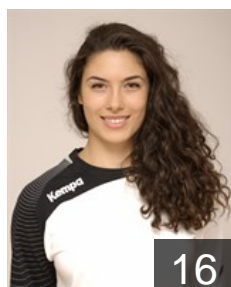

EUROPEAN CUP - PLAYERS LIST

Women's European Cup - Cup Winners' Cup 2015/16

 MKD WHC Metalurg

 MKD

Antikj Natasha

Position: Goalkeeper
Place of birth: Skopje
Date of birth: 01.09.1993
Height: 177 cm

 MKD

Beleska Andrea

Position: Right Back
Place of birth: Kichevo
Date of birth: 03.01.1994
Height: 175 cm

 MKD

Canevska Sara

Position: Line Player
Place of birth: Prilep
Date of birth: 18.01.1996
Height: -

 MKD

Dabevska Sanja

Position: Line Player
Place of birth: Gostivar
Date of birth: 04.03.1996
Height: -

 MKD

Durlanova Sandra

Position: Goalkeeper
Place of birth: Prilep
Date of birth: 02.11.1994
Height: 173 cm

 MKD

Jovanovska Dajana