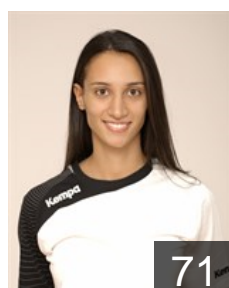

Position: Left Back
Place of birth: Kriva Palanka
Date of birth: 07.10.1992
Height: 180 cm

 MKD

Karanfilovska Maja

Position: Left Back
Place of birth: Bitola
Date of birth: 01.05.1996
Height: -

 MKD

Livrinikj Elena

Position: Centre Back
Place of birth: Skopje
Date of birth: 16.11.1992
Height: -

 MKD

Nolikj Marija

Position: Line Player
Place of birth: Skopje
Date of birth: 06.12.1993
Height: 184 cm

 MKD

Petkovska Elena

Position: Right Wing
Place of birth: Skopje
Date of birth: 25.11.1996
Height: -

 MKD

Sazdova Angjela

Position: Left Back
Place of birth: Probishtip
Date of birth: 12.07.1993
Height: 181 cm

 MKD

Sazdovska Jovana

Position: Left Wing
Place of birth: Skopje
Date of birth: 27.06.1993
Height: 177 cm

EUROPEAN CUP - PLAYERS LIST

Women's European Cup - Cup Winners' Cup 2015/16

 MKD WHC Metalurg

 MKD

Serafimovska Mateja

Position: Goalkeeper