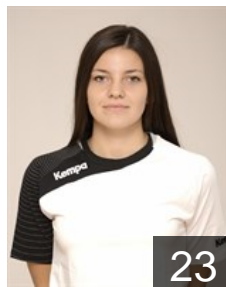

MKD

Stojkovska Simona

Position: Left Back

Place of birth: Bitola

Date of birth: 02.11.1993

Height: 181 cm