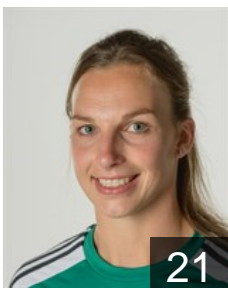

EUROPEAN CUP - PLAYERS LIST

Women's European Cup - Cup Winners' Cup 2015/16

 GER VfL Oldenburg

 GER

Behrend Jenny

Position: Right Wing
Place of birth: Rendsburg
Date of birth: 20.01.1996
Height: -

 GER

Birke Kim

Position: Left Wing
Place of birth: -
Date of birth: 29.12.1987
Height: 172 cm

 NED

Dulfer Kelly

Position: Centre Back
Place of birth: Schiedam
Date of birth: 21.03.1994
Height: 186 cm

 DEN

Egestorp Louise

Position: Goalkeeper
Place of birth: Copenhagen
Date of birth: 28.02.1994
Height: 177 cm

 GER

Geschke Angie Birgit

Position: Left Back
Place of birth: -
Date of birth: 24.05.1985
Height: 177 cm

 GER

Hartstock Cara

Position: Line Player
Place of birth: Lübeck
Date of birth: 18.03.1994
Height: 189 cm

 DEN

Jensen Nadja Laerke

Position: Right Back
Place of birth: Brønderslev
Date of birth: 08.11.1994
Height: 177 cm

 GER