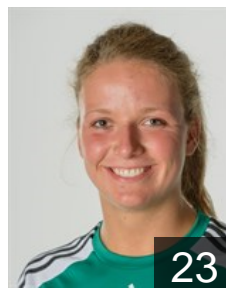

EUROPEAN CUP - PLAYERS LIST

Women's European Cup - Cup Winners' Cup 2015/16

 GER VfL Oldenburg

 GER

Behrend Jenny

Position: Right Wing
Place of birth: Rendsburg
Date of birth: 20.01.1996
Height: -

 GER

Birke Kim

Position: Left Wing
Place of birth: -
Date of birth: 29.12.1987
Height: 172 cm

 NED

Dulfer Kelly

Position: Centre Back
Place of birth: Schiedam
Date of birth: 21.03.1994
Height: 186 cm

 DEN

Egestorp Louise

Position: Goalkeeper
Place of birth: Copenhagen
Date of birth: 28.02.1994
Height: 177 cm

 GER

Geschke Angie Birgit

Position: Left Back
Place of birth: -
Date of birth: 24.05.1985
Height: 177 cm

 GER

Hartstock Cara