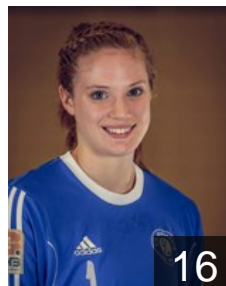

Position: Left Wing
Place of birth: -
Date of birth: 29.12.1987
Height: 172 cm

 NED

Dulfer Kelly

Position: Centre Back
Place of birth: Schiedam
Date of birth: 21.03.1994
Height: 186 cm

 DEN

Egestorp Louise

Position: Goalkeeper
Place of birth: Copenhagen
Date of birth: 28.02.1994
Height: 177 cm

 GER

Geschke Angie Birgit

Position: Left Back
Place of birth: -
Date of birth: 24.05.1985
Height: 177 cm

 GER

Hartstock Cara

Position: Line Player
Place of birth: Lübeck
Date of birth: 18.03.1994
Height: 189 cm

 DEN

Jensen Nadja Laerke

Position: Right Back
Place of birth: Brønderslev
Date of birth: 08.11.1994
Height: 177 cm

 GER

Kohorst Madita

Position: Goalkeeper
Place of birth: Lohne
Date of birth: 14.10.1996
Height: -

 DEN

Meyer Annika

Position: Line Player
Place of birth: Haderslev
Date of birth: 30.05.1994
Height: 177 cm

 GER