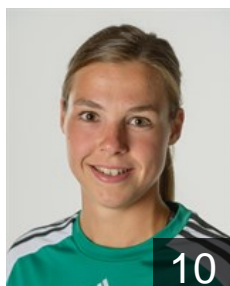

Müller Caroline

Position: Centre Back
Place of birth: Wittenberg
Date of birth: 30.08.1993
Height: 178 cm

 GER

Prante Griet

Position: Left Wing
Place of birth: Oldenburg
Date of birth: 19.10.1997
Height: 170 cm

 GER

Renner Julia

Position: Goalkeeper
Place of birth: Preetz
Date of birth: 17.09.1987
Height: 183 cm

EUROPEAN CUP - PLAYERS LIST

Women's European Cup - Cup Winners' Cup 2015/16

 GER VfL Oldenburg

 GER

Schirmer Maike

Position: Right Wing
Place of birth: Kaltenkirchen
Date of birth: 23.05.1990
Height: 165 cm

 GER

Schnack Kira

Position: Right Wing
Place of birth: Flensburg
Date of birth: 24.04.1994
Height: 169 cm

 NED

Smits Inger

Position: Left Back
Place of birth: Geleen
Date of birth: 17.09.1994
Height: -

 GER

Wenzl Julia

Position: Right Back
Place of birth: Gießen
Date of birth: 03.02.1990
Height: 174 cm