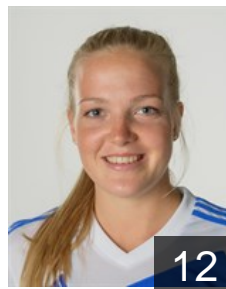

EUROPEAN CUP - PLAYERS LIST

Women's European Cup - Cup Winners' Cup 2015/16

 GER VfL Oldenburg

 GER

Behrend Jenny

Position: Right Wing
Place of birth: Rendsburg
Date of birth: 20.01.1996
Height: -

 GER

Birke Kim

Position: Left Wing
Place of birth: -
Date of birth: 29.12.1987
Height: 172 cm

 NED

Dulfer Kelly

Position: Centre Back
Place of birth: Schiedam
Date of birth: 21.03.1994
Height: 186 cm

 DEN

Egestorp Louise

Position: Goalkeeper
Place of birth: Copenhagen
Date of birth: 28.02.1994
Height: 177 cm

 GER

Geschke Angie Birgit

Position: Left Back
Place of birth: -
Date of birth: 24.05.1985
Height: 177 cm

 GER

Hartstock Cara

Müller Caroline

Position: Centre Back
Place of birth: Wittenberg
Date of birth: 30.08.1993
Height: 178 cm

 GER

Prante Griet

Position: Left Wing
Place of birth: Oldenburg
Date of birth: 19.10.1997
Height: 170 cm