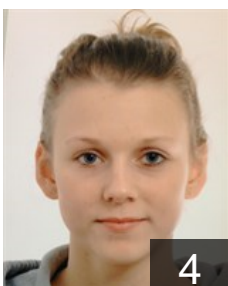

Position: Line Player
Place of birth: Lübeck
Date of birth: 18.03.1994
Height: 189 cm

 DEN

Jensen Nadja Laerke

Position: Right Back
Place of birth: Brønderslev
Date of birth: 08.11.1994
Height: 177 cm

 GER

Kohorst Madita

Position: Goalkeeper
Place of birth: Lohne
Date of birth: 14.10.1996
Height: -

 DEN

Meyer Annika

Position: Line Player
Place of birth: Haderslev
Date of birth: 30.05.1994
Height: 177 cm

 GER

Müller Caroline

Position: Centre Back
Place of birth: Wittenberg
Date of birth: 30.08.1993
Height: 178 cm

 GER

Prante Griet

Position: Left Wing
Place of birth: Oldenburg
Date of birth: 19.10.1997
Height: 170 cm