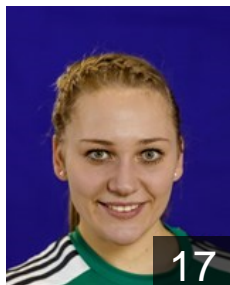

Müller Caroline

Position: Centre Back
Place of birth: Wittenberg
Date of birth: 30.08.1993
Height: 178 cm

 GER

Prante Griet

Position: Left Wing
Place of birth: Oldenburg
Date of birth: 19.10.1997
Height: 170 cm

 GER

Renner Julia

Position: Goalkeeper
Place of birth: Preetz
Date of birth: 17.09.1987
Height: 183 cm

EUROPEAN CUP - PLAYERS LIST

Women's European Cup - Cup Winners' Cup 2015/16

 GER VfL Oldenburg

 GER

Schirmer Maike

Position: Right Wing
Place of birth: Kaltenkirchen
Date of birth: 23.05.1990
Height: 165 cm

 GER

Schnack Kira

Position: Right Wing
Place of birth: Flensburg
Date of birth: 24.04.1994
Height: 169 cm

 NED

Smits Inger