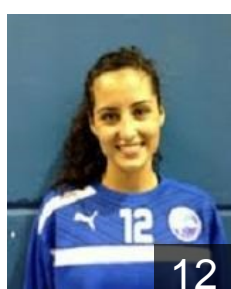

Position: Centre Back
Place of birth: Budapest
Date of birth: 26.09.1982
Height: 175 cm

 **ISR**

Ben Itzhak Lee

Position: Left Back
Place of birth: TLV
Date of birth: 06.01.1994
Height: 170 cm

 **ISR**

Bertaut Nathalie Lucie

Position: Left Back
Place of birth: TLV
Date of birth: 07.03.1988
Height: 174 cm

 **ISR**

Cohen Osri

Position: Left Wing
Place of birth: TLV
Date of birth: 18.12.1991
Height: 172 cm

 **ISR**

Epelboim Dana

Position: Left Back
Place of birth: TLV
Date of birth: 28.11.1993
Height: 170 cm

 **ISR**

Ezrahi Rebecka

Position: Goalkeeper
Place of birth: Oslo
Date of birth: 11.04.1992
Height: -

 **ISR**

Goldman Eden Simone

Position: Left Wing
Place of birth: TLV
Date of birth: 18.09.1995
Height: 160 cm

 **ISR**

Ida Shahr Sharona

Position: Goalkeeper
Place of birth: TLV
Date of birth: 26.01.1991
Height: 178 cm

 **ISR**

Levinkind Shani Rahel

Position: Line Player
Place of birth: TLV
Date of birth: 11.12.1990
Height: 168 cm