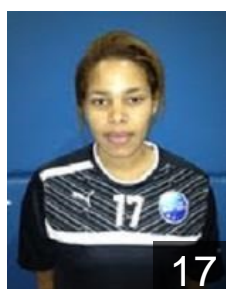

EUROPEAN CUP - PLAYERS LIST

Women's European Cup - EHF Cup 2013/14

 **ISR** Bnei Hertzeliya

 **ISR**

Amir Roni

Position: Left Wing
Place of birth: TLV
Date of birth: 27.02.1994
Height: 162 cm

 **HUN**

Banczik Julianna

Position: Centre Back
Place of birth: Budapest
Date of birth: 26.09.1982
Height: 175 cm

 **ISR**

Ben Itzhak Lee

Position: Left Back
Place of birth: TLV
Date of birth: 06.01.1994
Height: 170 cm

 **ISR**

Bertaut Nathalie Lucie

Position: Left Back
Place of birth: TLV
Date of birth: 07.03.1988
Height: 174 cm

 **ISR**

Cohen Osri

Position: Left Wing
Place of birth: TLV
Date of birth: 18.12.1991
Height: 172 cm

 **ISR**

Epelboim Dana

Position: Left Back
Place of birth: TLV
Date of birth: 28.11.1993
Height: 170 cm