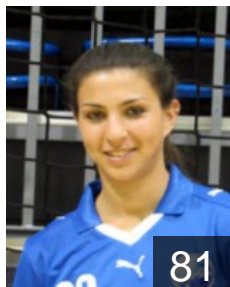

EUROPEAN CUP - PLAYERS LIST

Women's European Cup - EHF Cup 2013/14

ISR *Bnei Hertzeliya*

ISR

Vakrat Shira

Position: Centre Back

Place of birth: Petah Tikva

Date of birth: 12.07.1993

Height: 168 cm