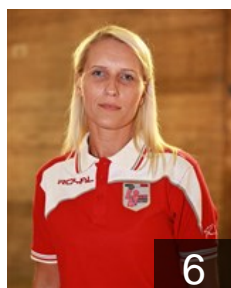

EUROPEAN CUP - PLAYERS LIST

Women's European Cup - EHF Cup 2012/13

ITA D'Archivio Arche-Artro Teramo

ITA

Adamczyk Urszula

Position: Left Wing
Place of birth: Zebzjdowice
Date of birth: 18.04.1972
Height: 170 cm

6