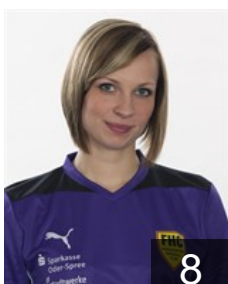

 GER

Rode Jennifer

Position: Right Back
Place of birth: Berlin
Date of birth: 03.08.1995
Height: -

 GER

Rost Nadine

Position: Line Player
Place of birth: Meißen
Date of birth: 27.04.1983
Height: 179 cm

 GER

Scheidemann Anja

Position: Right Wing
Place of birth: Frankfurt/Oder
Date of birth: 02.12.1987
Height: 170 cm

 GER

Schneider Susann

Position: Line Player
Place of birth: Forst
Date of birth: 05.08.1987
Height: 180 cm