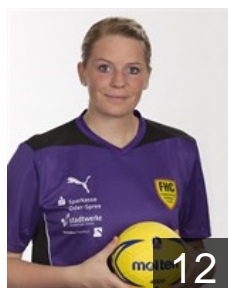

EUROPEAN CUP - PLAYERS LIST

Women's European Cup - EHF Cup 2012/13

 GER Frankfurter HC

 GER

Beier Christine

Position: Centre Back
Place of birth: Kyritz
Date of birth: 12.12.1983
Height: 178 cm

 NED

Burrekers Mandy

Position: Goalkeeper
Place of birth: Amsterdam
Date of birth: 10.01.1988
Height: 177 cm

 GER

Gubernatis Friederike

Position: Right Back
Place of birth: Hamburg
Date of birth: 01.04.1988
Height: 177 cm

 AUT

Herrmann Melanie

Position: Goalkeeper
Place of birth: Ansbach
Date of birth: 03.08.1989
Height: 18000 cm

 GER

Jochin Anne

Position: Centre Back
Place of birth: Neubrandenburg
Date of birth: 04.03.1985
Height: 174 cm