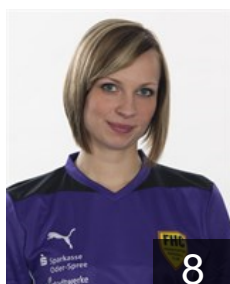

 GER

Rode Jennifer

Position: Right Back
Place of birth: Berlin
Date of birth: 03.08.1995
Height: -

 GER

Rost Nadine

Position: Line Player
Place of birth: Meißen
Date of birth: 27.04.1983
Height: 179 cm

 GER

Scheidemann Anja

Position: Right Wing
Place of birth: Frankfurt/Oder
Date of birth: 02.12.1987
Height: 170 cm

 GER

Schneider Susann

Position: Line Player
Place of birth: Forst
Date of birth: 05.08.1987
Height: 180 cm