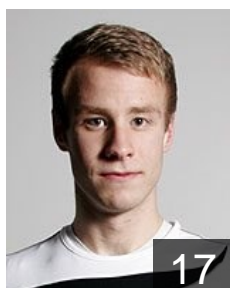

EUROPEAN CUP - PLAYERS LIST

Men's European Cup - EHF Cup 2011/12

ISL FH Hafnarfjordur

ISL

Traustason Porir

Position: Line Player

Place of birth: Reykjavik

Date of birth: 10.11.1992

Height: 185 cm

Weight: 90 kg