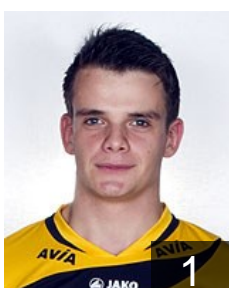

 BEL

Havenith Nicolas

Position: Left Back
Place of birth: Eupen
Date of birth: 18.03.1986
Height: 197 cm
Weight: 105 kg

 BEL

Houbrechts Tim

Position: Line Player
Place of birth: Hasselt
Date of birth: 19.07.1987
Height: 190 cm
Weight: 96 kg

 NED

Köhlen Bart

Position: Right Wing
Place of birth: Geleen
Date of birth: 16.12.1984
Height: 183 cm
Weight: 82 kg

 BEL

Lettens Jef

Position: Goalkeeper
Place of birth: Hasselt
Date of birth: 12.08.1990
Height: 192 cm
Weight: 90 kg