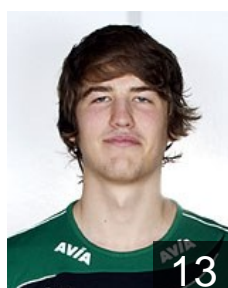

 BEL

Smeets Patrick

Position: Line Player
Place of birth: Hasselt
Date of birth: 26.01.1988
Height: 181 cm
Weight: 78 kg

 BEL

Smeets Tom

Position: Goalkeeper
Place of birth: Hasselt
Date of birth: 03.04.1986
Height: 182 cm
Weight: 84 kg

 BEL

Van der Goten Bram

Position: Line Player
Place of birth: Hasselt
Date of birth: 16.11.1991
Height: 194 cm
Weight: 92 kg

EUROPEAN CUP - PLAYERS LIST

Men's European Cup - Challenge Cup 2010/11

 **BEL** *Hubo Initia Hasselt*