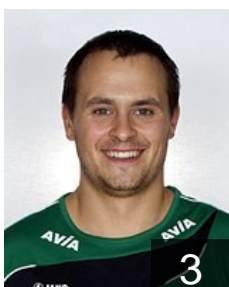

 BEL

Cauwenberghs Thomas

Position: Right Wing
Place of birth: Liege
Date of birth: 22.11.1985
Height: 188 cm
Weight: 86 kg

 BEL

Graf Geert

Position: Back
Place of birth: Merksem
Date of birth: 07.04.1982
Height: 193 cm
Weight: 98 kg

 BEL

Havenith Nicolas

Position: Left Back
Place of birth: Eupen
Date of birth: 18.03.1986
Height: 197 cm
Weight: 105 kg

 BEL

Houbrechts Tim

Position: Line Player
Place of birth: Hasselt
Date of birth: 19.07.1987
Height: 190 cm
Weight: 96 kg