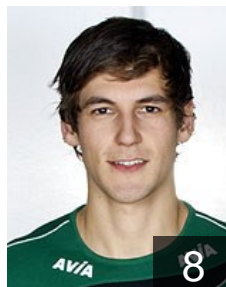

BEL

Vanderstraeten Tomas

Position: Right Wing
Place of birth: Hasselt
Date of birth: 05.11.1991
Height: 188 cm
Weight: 80 kg