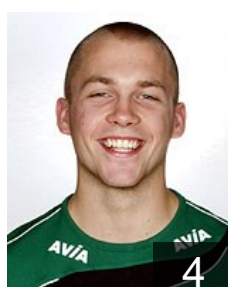

 NED

Köhlen Bart

Position: Right Wing
Place of birth: Geleen
Date of birth: 16.12.1984
Height: 183 cm
Weight: 82 kg

 BEL

Lettens Jef

Position: Goalkeeper
Place of birth: Hasselt
Date of birth: 12.08.1990
Height: 192 cm
Weight: 90 kg

 BEL

L'Hoest David

Position: Right Back
Place of birth: Liege
Date of birth: 19.02.1983
Height: 191 cm
Weight: 95 kg

 BEL

Robyns Tom

Position: Centre Back
Place of birth: Hasselt
Date of birth: 14.05.1991
Height: 180 cm
Weight: 80 kg

 BEL

Smeets Patrick

Position: Line Player
Place of birth: Hasselt
Date of birth: 26.01.1988
Height: 181 cm
Weight: 78 kg

 BEL

Smeets Tom

Position: Goalkeeper
Place of birth: Hasselt
Date of birth: 03.04.1986
Height: 182 cm
Weight: 84 kg