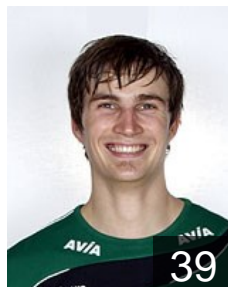

EUROPEAN CUP - PLAYERS LIST

Men's European Cup - Challenge Cup 2010/11

 BEL *Hubo Initia Hasselt*

 BEL

Bogaerts Robbert

Position: Left Wing
Place of birth: Hasselt
Date of birth: 01.03.1990
Height: 179 cm
Weight: 73 kg

 BEL

Cauwenberghs Thomas

Position: Right Wing
Place of birth: Liege
Date of birth: 22.11.1985
Height: 188 cm
Weight: 86 kg

 BEL

Graf Geert

Position: Back
Place of birth: Merksem
Date of birth: 07.04.1982
Height: 193 cm
Weight: 98 kg

 BEL

Havenith Nicolas

Position: Left Back
Place of birth: Eupen
Date of birth: 18.03.1986
Height: 197 cm
Weight: 105 kg

 BEL

Houbrechts Tim

Position: Line Player
Place of birth: Hasselt
Date of birth: 19.07.1987
Height: 190 cm
Weight: 96 kg