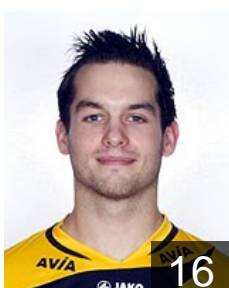

 NED

Köhlen Bart

Position: Right Wing
Place of birth: Geleen
Date of birth: 16.12.1984
Height: 183 cm
Weight: 82 kg

 BEL

Lettens Jef

Position: Goalkeeper
Place of birth: Hasselt
Date of birth: 12.08.1990
Height: 192 cm
Weight: 90 kg

 BEL

L'Hoest David

Position: Right Back
Place of birth: Liege
Date of birth: 19.02.1983
Height: 191 cm
Weight: 95 kg

 BEL

Robyns Tom

Position: Centre Back
Place of birth: Hasselt
Date of birth: 14.05.1991
Height: 180 cm
Weight: 80 kg

 BEL

Smeets Patrick

Position: Line Player
Place of birth: Hasselt
Date of birth: 26.01.1988
Height: 181 cm
Weight: 78 kg

 BEL

Smeets Tom

Position: Goalkeeper
Place of birth: Hasselt
Date of birth: 03.04.1986
Height: 182 cm
Weight: 84 kg