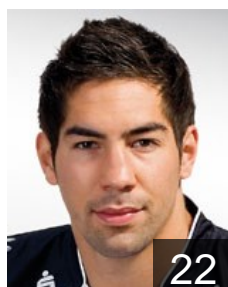

 SWE

Andersson Erik Mattias

Position: Goalkeeper
Place of birth: Malmö, SWE
Date of birth: 29.03.1978
Height: 185 cm
Weight: 89 kg

 SWE

Andersson Kim

Position: Right Back
Place of birth: Kävlinge, SWE
Date of birth: 21.08.1982
Height: 200 cm
Weight: 95 kg

 FRA

Anic Igor

Position: Line Player
Place of birth: Mostar, BIH
Date of birth: 12.06.1987
Height: 196 cm
Weight: 102 kg

 CZE

Jicha Filip

Position: Left Back
Place of birth: Pilsen, CZE
Date of birth: 19.04.1982
Height: 201 cm
Weight: 103 kg