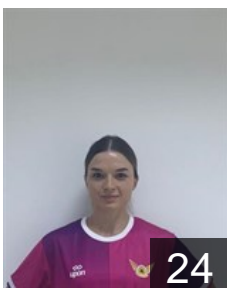

## Akalin Selen

Position: Goalkeeper  
Place of birth: Ankara  
Date of birth: 25.08.1998  
Height: 171 cm

 **TUR**

## Ay Babur Fatma

Position: Goalkeeper  
Place of birth: Afyonkarahisar  
Date of birth: 01.05.1992  
Height: 175 cm

 **TUR**