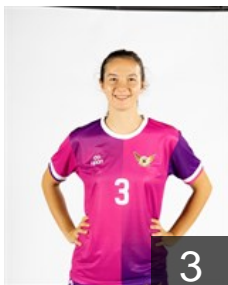

EUROPEAN CUP - PLAYERS LIST

EHF European Cup Women 2021/22

TUR Ankara Yenimahalle BSK

TUR

Piren Cansu

Position: Right Back
Place of birth: Yatagan / MUGLA
Date of birth: 11.05.1999
Height: -