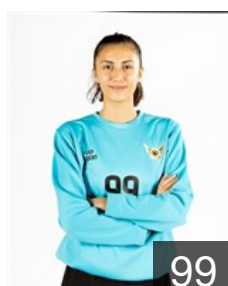

## Kilic Melis

Position: Left Wing  
Place of birth: Ankara  
Date of birth: 01.01.1998  
Height: 167 cm

 **TUR**

## Köylü Aysu Kübra

Position: Left Back  
Place of birth: ankara  
Date of birth: 17.04.1996  
Height: 180 cm

 **TUR**

## Matli Buse

Position: Right Wing  
Place of birth: Izmir  
Date of birth: 28.11.1994  
Height: 164 cm

 **TUR**

## Özdemir Hatice

Position: Line Player  
Place of birth: ESKISEHIR  
Date of birth: 26.06.2000  
Height: 178 cm

 **TUR**