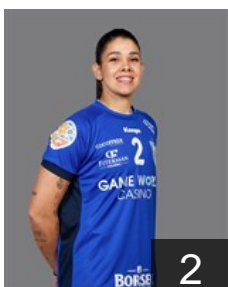

EUROPEAN CUP - PLAYERS LIST

EHF Champions League Women 2021/22

 ROU CSM Bucuresti

 ROU

Ailincai Andreea

Position: Line Player
Place of birth: Bacau
Date of birth: 15.12.2003
Height: 185 cm

 BRA

Amorim Taleska E.

Position: Left Back
Place of birth: Blumenau
Date of birth: 23.09.1986
Height: 186 cm

 NOR

Arntzen Emilie Hegh

Position: Left Back
Place of birth: Porsgrunn
Date of birth: 01.01.1994
Height: 184 cm

 NED

Broch Yvette

Position: Line Player
Place of birth: Monster
Date of birth: 23.12.1990
Height: 185 cm

 BRA

Da Silva Vieira Samara

Position: Left Back
Place of birth: Natal/RN
Date of birth: 07.10.1991
Height: 183 cm

 NOR

Davidsen Marie Skurtveit

Position: Goalkeeper
Place of birth:
Date of birth: 20.08.1993
Height: 178 cm

 FRA

Demele Pavlovic Siraba

Position: Left Wing
Place of birth: Dreux
Date of birth: 28.06.1986
Height: 172 cm