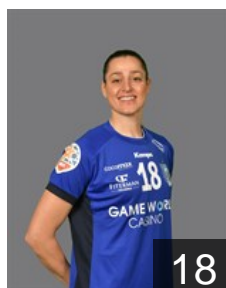

EUROPEAN CUP - PLAYERS LIST

EHF Champions League Women 2021/22

 ROU CSM Bucuresti

 ROU

Ailincai Andreea

Position: Line Player
Place of birth: Bacau
Date of birth: 15.12.2003
Height: 185 cm

 BRA

Amorim Taleska E.

Position: Left Back
Place of birth: Blumenau
Date of birth: 23.09.1986
Height: 186 cm

 NOR

Arntzen Emilie Hegh

Position: Left Back
Place of birth: Porsgrunn
Date of birth: 01.01.1994
Height: 184 cm

 NED

Broch Yvette

Position: Line Player
Place of birth: Monster
Date of birth: 23.12.1990
Height: 185 cm

 BRA

Da Silva Vieira Samara

Position: Left Back
Place of birth: Natal/RN
Date of birth: 07.10.1991
Height: 183 cm

 NOR

 ROU

Dindiligan Alexandra

Position: Left Wing
Place of birth: Galati
Date of birth: 16.02.1997
Height: 174 cm

 ROU

Finaru Geanina Diana

Position: Left Wing
Place of birth: Bucuresti
Date of birth: 23.04.2001
Height: 165 cm