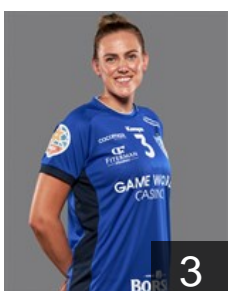

EUROPEAN CUP - PLAYERS LIST

EHF Champions League Women 2021/22

 ROU CSM Bucuresti

 ROU

Ailincai Andreea

Position: Line Player
Place of birth: Bacau
Date of birth: 15.12.2003
Height: 185 cm

 BRA

Amorim Taleska E.

Position: Left Back
Place of birth: Blumenau
Date of birth: 23.09.1986
Height: 186 cm

 NOR

Arntzen Emilie Hegh

Position: Left Back
Place of birth: Porsgrunn
Date of birth: 01.01.1994
Height: 184 cm

 NED

Broch Yvette

Position: Line Player
Place of birth: Monster
Date of birth: 23.12.1990
Height: 185 cm

 BRA

Da Silva Vieira Samara

Position: Left Back
Place of birth: Natal/RN
Date of birth: 07.10.1991
Height: 183 cm

 NOR