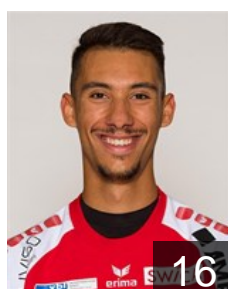

EUROPEAN CUP - PLAYERS LIST

EHF European League Men 2020/21

 SUI HC Kriens-Luzern

 POL

Bar Paul

Position: Goalkeeper
Place of birth: Frankfurt
Date of birth: 13.09.1990
Height: 188 cm
Weight: 103 kg

 SUI

Blätter Adrian

Position: Left Wing
Place of birth: Kriens
Date of birth: 04.10.1994
Height: 172 cm
Weight: 73 kg

 SUI

Delchiappo Gino

Position: Line Player
Place of birth: Kriens
Date of birth: 17.08.1998
Height: 195 cm
Weight: 108 kg

 SUI

Eicher Kayoum

Position: Goalkeeper
Place of birth: Luzern
Date of birth: 21.07.1998
Height: 193 cm
Weight: 90 kg

 CRO

Gavranovic Filip

Position: Line Player
Place of birth: Bjelovar
Date of birth: 02.10.1991
Height: 199 cm
Weight: 110 kg