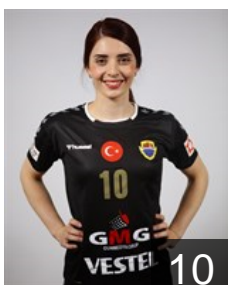

EUROPEAN CUP - PLAYERS LIST

EHF European League Women 2020/21

 **TUR** Kastamonu Belediyesi GSK

 **TUR**

Aydin Elif Sila

Position: Left Wing
Place of birth: Ankara
Date of birth: 11.04.1996
Height: 170 cm

 **TUR**

Coskun Ceren

Position: Line Player
Place of birth: AMASYA
Date of birth: 23.02.1992
Height: 171 cm

 **TUR**

Durdu Merve

Position: Goalkeeper
Place of birth: SIVAS
Date of birth: 15.04.1996
Height: 70 cm

 **RUS**

Ikhneva Alena

Position: Left Back
Place of birth: Novotroïtsk
Date of birth: 30.07.1995
Height: 183 cm

 **TUR**

Iskenderoglu Serpil

Position: Centre Back
Place of birth: Istanbul
Date of birth: 15.07.1982
Height: 167 cm