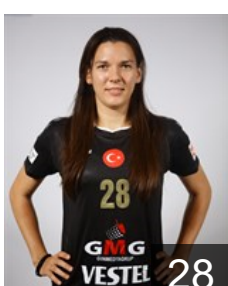

Coskun Ceren

Position: Line Player
Place of birth: AMASYA
Date of birth: 23.02.1992
Height: 171 cm

 **TUR**

Durdu Merve

Position: Goalkeeper
Place of birth: SIVAS
Date of birth: 15.04.1996
Height: 70 cm

 **RUS**

Ikhneva Alena

Position: Left Back
Place of birth: Novotroïtsk
Date of birth: 30.07.1995
Height: 183 cm

 **TUR**

Iskenderoglu Serpil

Position: Centre Back
Place of birth: Istanbul
Date of birth: 15.07.1982
Height: 167 cm

 **TUR**

Islamoglu Halime

Position: Goalkeeper
Place of birth: Izmir
Date of birth: 10.09.1993
Height: 174 cm

 **RUS**

Khavronina Yulia

Position: Right Wing
Place of birth: Astrakhan
Date of birth: 20.05.1992
Height: 186 cm

 **CZE**

Kovarova Sara

Position: Right Back
Place of birth: Písek
Date of birth: 09.02.1999
Height: 175 cm

 **RUS**

Lubianaia Ekaterina

Position: Right Wing
Place of birth: Kirovogradska
Date of birth: 04.09.1989
Height: 165 cm