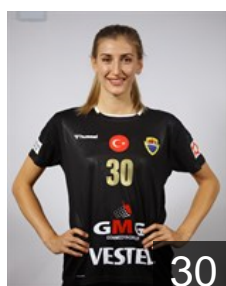

EUROPEAN CUP - PLAYERS LIST

EHF European League Women 2020/21

 **TUR** Kastamonu Belediyesi GSK

 **TUR**

Aydin Elif Sila

Position: Left Wing
Place of birth: Ankara
Date of birth: 11.04.1996
Height: 170 cm

 **TUR**

Coskun Ceren

Position: Line Player
Place of birth: AMASYA
Date of birth: 23.02.1992
Height: 171 cm

 **TUR**

Durdu Merve

Position: Goalkeeper
Place of birth: SIVAS
Date of birth: 15.04.1996
Height: 70 cm

 **RUS**

Ikhneva Alena

Position: Left Back
Place of birth: Novotroïtsk
Date of birth: 30.07.1995
Height: 183 cm

 **TUR**

Iskenderoglu Serpil

Position: Centre Back
Place of birth: Istanbul
Date of birth: 15.07.1982
Height: 167 cm

 **TUR**

Islamoglu Halime

Position: Goalkeeper
Place of birth: Izmir
Date of birth: 10.09.1993
Height: 174 cm

 **RUS**

Khavronina Yulia

Position: Right Wing
Place of birth: Astrakhan
Date of birth: 20.05.1992
Height: 186 cm