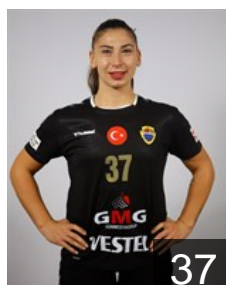

EUROPEAN CUP - PLAYERS LIST

EHF European League Women 2020/21

 **TUR** Kastamonu Belediyesi GSK

 **TUR**

Aydin Elif Sila

Position: Left Wing
Place of birth: Ankara
Date of birth: 11.04.1996
Height: 170 cm

 **TUR**

Coskun Ceren

Position: Line Player
Place of birth: AMASYA
Date of birth: 23.02.1992
Height: 171 cm

 **TUR**

Durdu Merve

Position: Goalkeeper
Place of birth: SIVAS
Date of birth: 15.04.1996
Height: 70 cm

 **RUS**

Ikhneva Alena

Position: Left Back
Place of birth: Novotroïtsk
Date of birth: 30.07.1995
Height: 183 cm

 **TUR**

Iskenderoglu Serpil

Position: Centre Back
Place of birth: Istanbul
Date of birth: 15.07.1982
Height: 167 cm