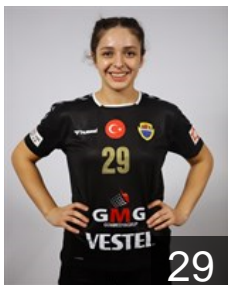

 **CZE**

Kovarova Sara

Position: Right Back
Place of birth: Písek
Date of birth: 09.02.1999
Height: 175 cm

 **RUS**

Lubianaia Ekaterina

Position: Right Wing
Place of birth: Kirovogradska
Date of birth: 04.09.1989
Height: 165 cm

 **SLO**

Pandžic Amra

Position: Goalkeeper
Place of birth: Ljubljana
Date of birth: 20.09.1989
Height: 178 cm

 **TUR**

Sarikaya Kübra

Position: Left Wing
Place of birth: Istanbul
Date of birth: 14.10.1996
Height: 166 cm

 **TUR**

Türkoglu Beyza Irem

Position: Right Wing
Place of birth: Ankara
Date of birth: 04.02.1997
Height: 175 cm

EUROPEAN CUP - PLAYERS LIST

EHF European League Women 2020/21

 TUR Kastamonu Belediyesi GSK

 TUR

Tuzsuz Birgöl

Position: Line Player
Place of birth: kastamonu
Date of birth: 02.04.2002
Height: 174 cm

 RUS

Vetkova Ekaterina

Position: Line Player
Place of birth: Syzran
Date of birth: 01.08.1986
Height: 182 cm