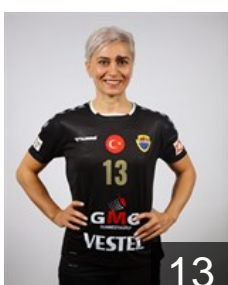

EUROPEAN CUP - PLAYERS LIST

EHF European League Women 2020/21

 **TUR** Kastamonu Belediyesi GSK

 **TUR**

Aydin Elif Sila

Position: Left Wing
Place of birth: Ankara
Date of birth: 11.04.1996
Height: 170 cm

 **TUR**

Coskun Ceren

Position: Line Player
Place of birth: AMASYA
Date of birth: 23.02.1992
Height: 171 cm

 **TUR**

Durdu Merve

Position: Goalkeeper
Place of birth: SIVAS
Date of birth: 15.04.1996
Height: 70 cm

 **RUS**

Ikhneva Alena

Position: Left Back
Place of birth: Novotroïtsk
Date of birth: 30.07.1995
Height: 183 cm

 **TUR**

Iskenderoglu Serpil

Position: Centre Back
Place of birth: Istanbul
Date of birth: 15.07.1982
Height: 167 cm

 **TUR**

Islamoglu Halime

Position: Goalkeeper
Place of birth: Izmir
Date of birth: 10.09.1993
Height: 174 cm

 **RUS**

Khavronina Yulia

Position: Right Wing
Place of birth: Astrakhan
Date of birth: 20.05.1992
Height: 186 cm