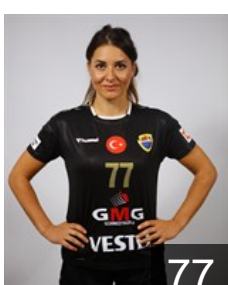

Ikhneva Alena

Position: Left Back
Place of birth: Novotroïtsk
Date of birth: 30.07.1995
Height: 183 cm

 **TUR**

Iskenderoglu Serpil

Position: Centre Back
Place of birth: Istanbul
Date of birth: 15.07.1982
Height: 167 cm

 **TUR**

Islamoglu Halime

Position: Goalkeeper
Place of birth: Izmir
Date of birth: 10.09.1993
Height: 174 cm

 **RUS**

Khavronina Yulia

Position: Right Wing
Place of birth: Astrakhan
Date of birth: 20.05.1992
Height: 186 cm

 **CZE**

Kovarova Sara

Position: Right Back
Place of birth: Písek
Date of birth: 09.02.1999
Height: 175 cm

 **RUS**

Lubianaia Ekaterina

Position: Right Wing
Place of birth: Kirovogradska
Date of birth: 04.09.1989
Height: 165 cm