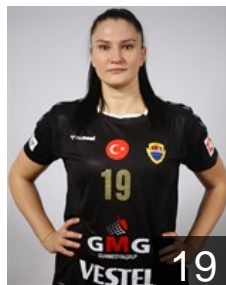

 **CZE**

Kovarova Sara

Position: Right Back
Place of birth: Písek
Date of birth: 09.02.1999
Height: 175 cm

 **RUS**

Lubianaia Ekaterina

Position: Right Wing
Place of birth: Kirovogradska
Date of birth: 04.09.1989
Height: 165 cm

 **SLO**

Pandžic Amra

Position: Goalkeeper
Place of birth: Ljubljana
Date of birth: 20.09.1989
Height: 178 cm

 **TUR**

Sarikaya Kübra

Position: Left Wing
Place of birth: Istanbul
Date of birth: 14.10.1996
Height: 166 cm

 **TUR**

Türkoglu Beyza Irem

Position: Right Wing
Place of birth: Ankara
Date of birth: 04.02.1997
Height: 175 cm

EUROPEAN CUP - PLAYERS LIST

EHF European League Women 2020/21

 TUR Kastamonu Belediyesi GSK

 TUR

Tuzsuz Birgöl

Position: Line Player
Place of birth: kastamonu
Date of birth: 02.04.2002
Height: 174 cm

 RUS

Vetkova Ekaterina

Position: Line Player
Place of birth: Syzran
Date of birth: 01.08.1986
Height: 182 cm