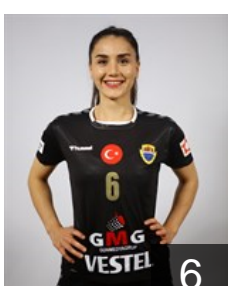

Ikhneva Alena

Position: Left Back
Place of birth: Novotroïtsk
Date of birth: 30.07.1995
Height: 183 cm

 **TUR**

Iskenderoglu Serpil

Position: Centre Back
Place of birth: Istanbul
Date of birth: 15.07.1982
Height: 167 cm

 **TUR**

Islamoglu Halime

Position: Goalkeeper
Place of birth: Izmir
Date of birth: 10.09.1993
Height: 174 cm

 **RUS**

Khavronina Yulia

Position: Right Wing
Place of birth: Astrakhan
Date of birth: 20.05.1992
Height: 186 cm

 **CZE**

Kovarova Sara

Position: Right Back
Place of birth: Písek
Date of birth: 09.02.1999
Height: 175 cm

 **RUS**

Lubianaia Ekaterina

Position: Right Wing
Place of birth: Kirovogradska
Date of birth: 04.09.1989
Height: 165 cm

 **SLO**

Pandžic Amra

Position: Goalkeeper
Place of birth: Ljubljana
Date of birth: 20.09.1989
Height: 178 cm

 **TUR**

Sarikaya Kübra

Position: Left Wing
Place of birth: Istanbul
Date of birth: 14.10.1996
Height: 166 cm