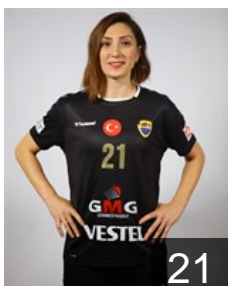

 **TUR**

Türkoglu Beyza Irem

Position: Right Wing
Place of birth: Ankara
Date of birth: 04.02.1997
Height: 175 cm

EUROPEAN CUP - PLAYERS LIST

EHF European League Women 2020/21

 TUR Kastamonu Belediyesi GSK

 TUR

Tuzsuz Birgöl

Position: Line Player
Place of birth: kastamonu
Date of birth: 02.04.2002
Height: 174 cm

 RUS

Vetkova Ekaterina

Position: Line Player
Place of birth: Syzran
Date of birth: 01.08.1986
Height: 182 cm

 TUR

Yilmaz Betül

Position: Left Back
Place of birth: gebze
Date of birth: 31.10.1988
Height: 178 cm

 SLO

Zulic Nina

Position: Centre Back
Place of birth: LJUBLJANA
Date of birth: 04.12.1995
Height: 170 cm