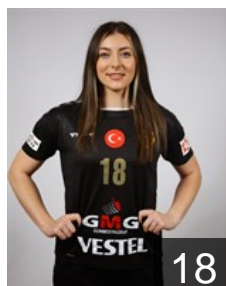

 **TUR**

Türkoglu Beyza Irem

Position: Right Wing
Place of birth: Ankara
Date of birth: 04.02.1997
Height: 175 cm

EUROPEAN CUP - PLAYERS LIST

EHF European League Women 2020/21

 TUR Kastamonu Belediyesi GSK

 TUR

Tuzsuz Birgöl

Position: Line Player
Place of birth: kastamonu
Date of birth: 02.04.2002
Height: 174 cm

 RUS

Vetkova Ekaterina

Position: Line Player
Place of birth: Syzran
Date of birth: 01.08.1986
Height: 182 cm

 TUR

Yilmaz Betül

Position: Left Back
Place of birth: gebze
Date of birth: 31.10.1988
Height: 178 cm

 SLO

Zulic Nina

Position: Centre Back
Place of birth: LJUBLJANA
Date of birth: 04.12.1995
Height: 170 cm