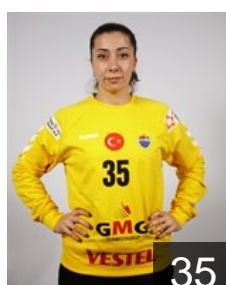

Coskun Ceren

Position: Line Player
Place of birth: AMASYA
Date of birth: 23.02.1992
Height: 171 cm

 **TUR**

Durdu Merve

Position: Goalkeeper
Place of birth: SIVAS
Date of birth: 15.04.1996
Height: 70 cm

 **RUS**

Ikhneva Alena

Position: Left Back
Place of birth: Novotroïtsk
Date of birth: 30.07.1995
Height: 183 cm

 **TUR**

Iskenderoglu Serpil

Position: Centre Back
Place of birth: Istanbul
Date of birth: 15.07.1982
Height: 167 cm

 **TUR**

Islamoglu Halime

Position: Goalkeeper
Place of birth: Izmir
Date of birth: 10.09.1993
Height: 174 cm

 **RUS**

Khavronina Yulia

Position: Right Wing
Place of birth: Astrakhan
Date of birth: 20.05.1992
Height: 186 cm