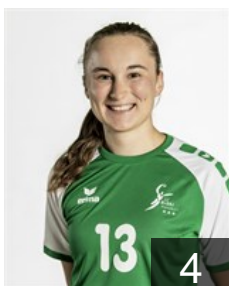

Position: Line Player
Place of birth: Bjelovar
Date of birth: 27.10.1988
Height: 178 cm

 SUI

Schlachter Fabia

Position: Goalkeeper
Place of birth: Rorschach
Date of birth: 13.05.1996
Height: 178 cm

 SUI

Schlachter Marina

Position: Centre Back
Place of birth: Rorschach
Date of birth: 30.09.1993
Height: 177 cm

EUROPEAN CUP - PLAYERS LIST

EHF European League Women 2020/21

 SUI LC Brühl Handball

 SUI

Schmid Tabea

Position: Line Player
Place of birth: St. Gallen
Date of birth: 14.08.2003
Height: 175 cm

 SUI

Schnyder Andrina

Position: Right Back
Place of birth: St. Gallen
Date of birth: 27.10.1995
Height: 173 cm

 SUI

Schwizer Lara

Position: Left Wing
Place of birth: St. Gallen
Date of birth: 24.06.2001
Height: 168 cm