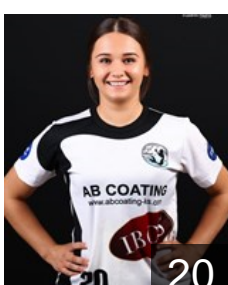

 KOS  
**Halitaj Alberina**  
Position: Left Wing  
Place of birth: Peje  
Date of birth: 27.08.2000  
Height: 161 cm

 MNE  
**Hetemi Tina**  
Position: Left Wing  
Place of birth: Podgorica  
Date of birth: 03.03.2000  
Height: 173 cm

 MNE  
**Milatovic Natalija**  
Position: Left Back  
Place of birth: Podgorica  
Date of birth: 19.01.2002  
Height: 180 cm

 MNE  
**Muratovic Esmal**  
Position: Centre Back  
Place of birth: Podgorica  
Date of birth: 24.01.1996  
Height: 173 cm