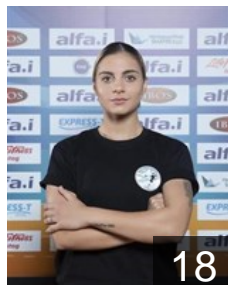

 KOS  
**Shatri Yilka**  
Position: Line Player  
Place of birth: Istog  
Date of birth: 12.02.2001  
Height: 175 cm

 KOS  
**Shehdadi Aurora**  
Position: Goalkeeper  
Place of birth: Gjakove  
Date of birth: 20.11.1997  
Height: 173 cm

## Ujkic Suzana

Position: Line Player  
Place of birth: Podgorica  
Date of birth: 16.09.1993  
Height: 178 cm

 GEO