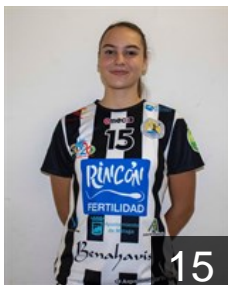

 ESP

López Jiménez Esperanza

Position: Right Back
Place of birth: Málaga
Date of birth: 04.04.1992
Height: 157 cm

 ESP

López Jiménez Soledad

Position: Left Wing
Place of birth: Málaga
Date of birth: 04.04.1992
Height: 162 cm

 ESP

Perez Martin Maria

Position: Back
Place of birth: Málaga
Date of birth: 07.10.1999
Height: 167 cm

EUROPEAN CUP - PLAYERS LIST

EHF European Cup Women 2020/21

 ESP Costa del Sol Malaga

 ESP

Pineiro Calero Barbara

Position: Back
Place of birth: Málaga
Date of birth: 21.04.2002
Height: 174 cm

 ESP

Rojas Asensio Rocío

Position: Left Back
Place of birth: Ciudad Real
Date of birth: 07.10.1998
Height: 171 cm

 ESP

Sanchez Cano Laura

Position: Left Wing
Place of birth: Málaga
Date of birth: 05.05.2002
Height: 166 cm

 ESP

Segado Montero Desire

Position: Back
Place of birth: Málaga
Date of birth: 10.06.1998
Height: 168 cm

 ESP

Vidal del Palacio Marta