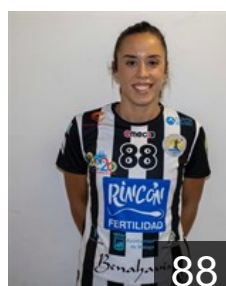

Position: Goalkeeper
Place of birth: Ciudad Real
Date of birth: 21.07.1988
Height: 184 cm

 ESP

Doiro Rodríguez Estela

Position: Centre Back
Place of birth: A Guarda
Date of birth: 28.12.1990
Height: 165 cm

 BRA

Dos Santos Medeiros I.

Position: Right Wing
Place of birth: Sao Paulo
Date of birth: 10.04.1994
Height: 165 cm

 ESP

Fernandez Robles Virginia

Position: Goalkeeper
Place of birth: Málaga
Date of birth: 06.03.1989
Height: -

 ESP

García Ávila Paula

Position: Line Player
Place of birth: Almuñecar
Date of birth: 24.03.1992
Height: 189 cm

 ESP

Gutierrez Mora Almudena

Position: Line Player
Place of birth: Gerena
Date of birth: 11.09.2002
Height: 179 cm

 ESP

López Jiménez Esperanza

Position: Right Back
Place of birth: Málaga
Date of birth: 04.04.1992
Height: 157 cm

 ESP

López Jiménez Soledad

Position: Left Wing
Place of birth: Málaga
Date of birth: 04.04.1992
Height: 162 cm