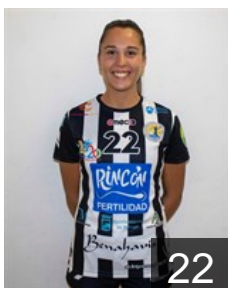

 ESP

López Jiménez Esperanza

Position: Right Back
Place of birth: Málaga
Date of birth: 04.04.1992
Height: 157 cm

 ESP

López Jiménez Soledad

Position: Left Wing
Place of birth: Málaga
Date of birth: 04.04.1992
Height: 162 cm

 ESP

Perez Martin Maria

Position: Back
Place of birth: Málaga
Date of birth: 07.10.1999
Height: 167 cm

EUROPEAN CUP - PLAYERS LIST

EHF European Cup Women 2020/21

 ESP Costa del Sol Malaga

 ESP

Pineiro Calero Barbara

Position: Back
Place of birth: Málaga
Date of birth: 21.04.2002
Height: 174 cm

 ESP

Rojas Asensio Rocío

Position: Left Back
Place of birth: Ciudad Real
Date of birth: 07.10.1998
Height: 171 cm

 ESP

Sanchez Cano Laura

Position: Left Wing
Place of birth: Málaga
Date of birth: 05.05.2002
Height: 166 cm

 ESP

Segado Montero Desire

Position: Back
Place of birth: Málaga
Date of birth: 10.06.1998
Height: 168 cm

 ESP

Vidal del Palacio Marta