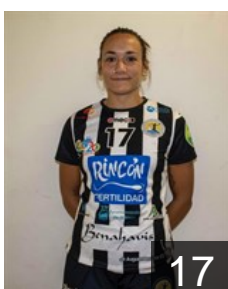

EUROPEAN CUP - PLAYERS LIST

EHF European Cup Women 2020/21

 ESP Costa del Sol Malaga

 ESP

Arderius Martin Silvia

Position: Centre Back
Place of birth: Madrid
Date of birth: 11.07.1990
Height: 168 cm

 ESP

Bravo Baldomero Sara

Position: Right Wing
Place of birth: Mislata
Date of birth: 20.09.1993
Height: 170 cm

 ARG

Campigli Rocio

Position: Line Player
Place of birth: Buenos Aires
Date of birth: 06.08.1994
Height: 170 cm

 ESP

Castellanos Soanez M.

Position: Goalkeeper
Place of birth: Ciudad Real
Date of birth: 21.07.1988
Height: 184 cm

 ESP

Doiro Rodríguez Estela

Position: Centre Back
Place of birth: A Guarda
Date of birth: 28.12.1990
Height: 165 cm