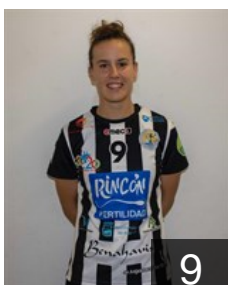

EUROPEAN CUP - PLAYERS LIST

EHF European Cup Women 2020/21

 ESP Costa del Sol Malaga

 ESP

Arderius Martin Silvia

Position: Centre Back
Place of birth: Madrid
Date of birth: 11.07.1990
Height: 168 cm

 ESP

Bravo Baldomero Sara

Position: Right Wing
Place of birth: Mislata
Date of birth: 20.09.1993
Height: 170 cm

 ARG

Campigli Rocio

Position: Line Player
Place of birth: Buenos Aires
Date of birth: 06.08.1994
Height: 170 cm

 ESP

Castellanos Soanez M.

Position: Goalkeeper
Place of birth: Ciudad Real
Date of birth: 21.07.1988
Height: 184 cm

 ESP

Doiro Rodríguez Estela

Position: Centre Back
Place of birth: A Guarda
Date of birth: 28.12.1990
Height: 165 cm