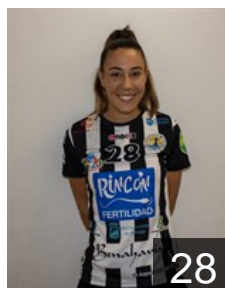

 ESP

Perez Martin Maria

Position: Back
Place of birth: Málaga
Date of birth: 07.10.1999
Height: 167 cm

EUROPEAN CUP - PLAYERS LIST

EHF European Cup Women 2020/21

 ESP Costa del Sol Malaga

 ESP

Pineiro Calero Barbara

Position: Back
Place of birth: Málaga
Date of birth: 21.04.2002
Height: 174 cm

 ESP

Rojas Asensio Rocío

Position: Left Back
Place of birth: Ciudad Real
Date of birth: 07.10.1998
Height: 171 cm

 ESP

Sanchez Cano Laura

Position: Left Wing
Place of birth: Málaga
Date of birth: 05.05.2002
Height: 166 cm

 ESP

Segado Montero Desire

Position: Back
Place of birth: Málaga
Date of birth: 10.06.1998
Height: 168 cm

 ESP

Vidal del Palacio Marta