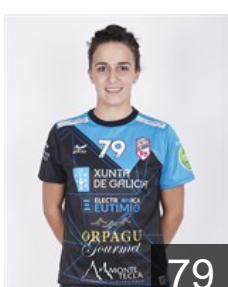

 **POR**

Da Silva Lima P.

Position: Centre Back
Place of birth: Porto
Date of birth: 03.02.1995
Height: -

 **ESP**

Descalzo Pérez Estefanía

Position: Right Back
Place of birth: VALENCIA
Date of birth: 09.06.1990
Height: 174 cm

 **ESP**

Gómez Suau Carla

Position: Line Player
Place of birth: Sant Antoni de
Date of birth: 30.01.1991
Height: 180 cm

 **POR**

Marqués Santiago S.

Position: Left Back
Place of birth: Aveiro
Date of birth: 03.05.1996
Height: -

 **ARG**

Mazza Martina Cecilia

Position: Left Back
Place of birth: Lomas de Zamora
Date of birth: 05.02.1997
Height: 170 cm

 **ESP**

Morais Lopez Laura

Position: Left Wing
Place of birth: A GUARDA
Date of birth: 14.01.1996
Height: 169 cm

 **ESP**

Moreno Lahora Daniela

Position: Right Wing
Place of birth: Madrid
Date of birth: 23.01.2001
Height: 167 cm

 **ESP**

Pérez Alonso Lorena

Position: Left Wing
Place of birth: Salceda de
Date of birth: 04.04.1991
Height: 172 cm