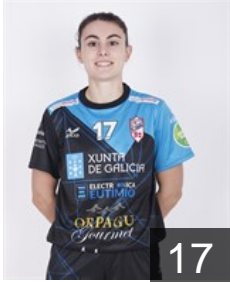

Left Club

ESP

Pérez Buforn Paulina

Position: Right Back

Place of birth: Eivissa, Islas

Date of birth: 25.01.1997

Height: 167 cm

Left Club on 29.06.2021