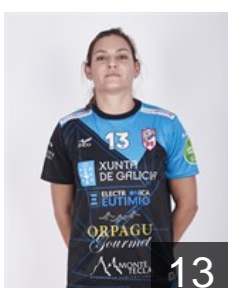

 **ESP**

Barbosa Carrera Cristina

Position: Left Wing
Place of birth: GOIAN
Date of birth: 20.10.1996
Height: 167 cm

 **ESP**

Carratu Santoro Marisol

Position: Goalkeeper
Place of birth: Buenos Aires
Date of birth: 15.07.1986
Height: 176 cm

 **POR**

Da Silva Lima P.

Position: Centre Back
Place of birth: Porto
Date of birth: 03.02.1995
Height: -

 **ESP**

Descalzo Pérez Estefanía

Position: Right Back
Place of birth: VALENCIA
Date of birth: 09.06.1990
Height: 174 cm