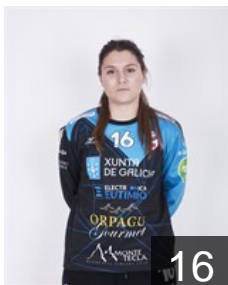

ESP Club Balonmán Atlético Guardes

ESP

Sempere Agullo Miriam

Position: Goalkeeper
Place of birth: Santa Pola
Date of birth: 19.11.1995
Height: 168 cm