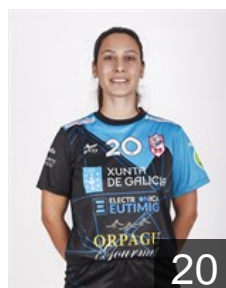

## Arcos Poveda Paula

Position: Right Back  
Place of birth: Alicante  
Date of birth: 21.12.2001  
Height: 166 cm

 **ESP**