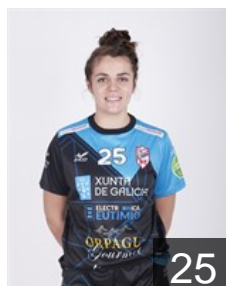

Urban Medel Rosario Victoria

Position: Right Wing
Place of birth: Buenos Aires
Date of birth: 13.03.1997
Height: 168 cm

FRA

Valero Jodar Sara

Position: Line Player
Place of birth: Pau
Date of birth: 03.02.1998
Height: 173 cm