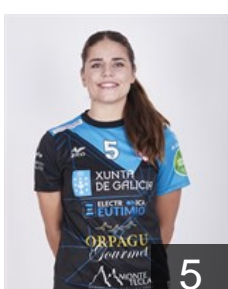

POR

Marqués Santiago S.

Position: Left Back
Place of birth: Aveiro
Date of birth: 03.05.1996
Height: -