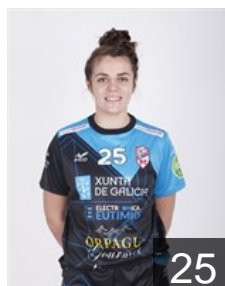

 **SVK**

Rajnohova Erika

Position: Centre Back
Place of birth: Zilina
Date of birth: 01.08.1998
Height: -

EUROPEAN CUP - PLAYERS LIST

EHF European Cup Women 2020/21

 **ESP** Club Balonmán Atlético Guardes

 **ESP**

Sempere Agullo Miriam

Position: Goalkeeper
Place of birth: Santa Pola
Date of birth: 19.11.1995
Height: 168 cm

 **ESP**

Sempere Herrera África

Position: Line Player
Place of birth: Elche, Alicante
Date of birth: 25.09.1992
Height: 167 cm

 **ARG**

Urban Medel Rosario Victoria

Position: Right Wing
Place of birth: Buenos Aires
Date of birth: 13.03.1997
Height: 168 cm

 **FRA**

Valero Jodar Sara

Position: Line Player
Place of birth: Pau
Date of birth: 03.02.1998
Height: 173 cm