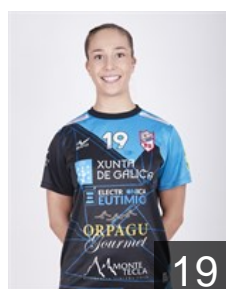

 **ESP**

Barbosa Carrera Cristina

Position: Left Wing
Place of birth: GOIAN
Date of birth: 20.10.1996
Height: 167 cm

 **ESP**

Carratu Santoro Marisol

Position: Goalkeeper
Place of birth: Buenos Aires
Date of birth: 15.07.1986
Height: 176 cm

 **POR**

Da Silva Lima P.

Position: Centre Back
Place of birth: Porto
Date of birth: 03.02.1995
Height: -

 **ESP**

Descalzo Pérez Estefanía

Position: Right Back
Place of birth: VALENCIA
Date of birth: 09.06.1990
Height: 174 cm