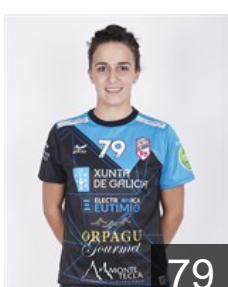

ESP

Morais Lopez Laura

Position: Left Wing
Place of birth: A GUARDA
Date of birth: 14.01.1996
Height: 169 cm