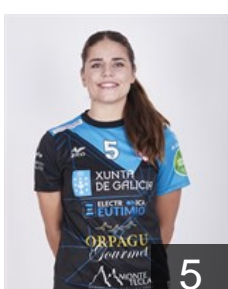

 **ESP**

Barbosa Carrera Cristina

Position: Left Wing
Place of birth: GOIAN
Date of birth: 20.10.1996
Height: 167 cm

 **ESP**

Carratu Santoro Marisol

Position: Goalkeeper
Place of birth: Buenos Aires
Date of birth: 15.07.1986
Height: 176 cm

 **POR**

Da Silva Lima P.

Position: Centre Back
Place of birth: Porto
Date of birth: 03.02.1995
Height: -

 **ESP**

Descalzo Pérez Estefanía

Position: Right Back
Place of birth: VALENCIA
Date of birth: 09.06.1990
Height: 174 cm

 **ESP**

Gómez Suau Carla

Position: Line Player
Place of birth: Sant Antoni de
Date of birth: 30.01.1991
Height: 180 cm

 **POR**

Marqués Santiago S.

Position: Left Back
Place of birth: Aveiro
Date of birth: 03.05.1996
Height: -

 **ARG**

Mazza Martina Cecilia

Position: Left Back
Place of birth: Lomas de Zamora
Date of birth: 05.02.1997
Height: 170 cm

 **ESP**

Morais Lopez Laura

Position: Left Wing
Place of birth: A GUARDA
Date of birth: 14.01.1996
Height: 169 cm