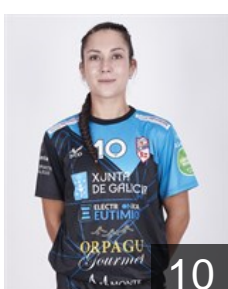

 **ARG**

Mazza Martina Cecilia

Position: Left Back
Place of birth: Lomas de Zamora
Date of birth: 05.02.1997
Height: 170 cm

 **ESP**

Morais Lopez Laura

Position: Left Wing
Place of birth: A GUARDA
Date of birth: 14.01.1996
Height: 169 cm

 **ESP**

Moreno Lahora Daniela

Position: Right Wing
Place of birth: Madrid
Date of birth: 23.01.2001
Height: 167 cm

 **ESP**

Pérez Alonso Lorena

Position: Left Wing
Place of birth: Salceda de
Date of birth: 04.04.1991
Height: 172 cm