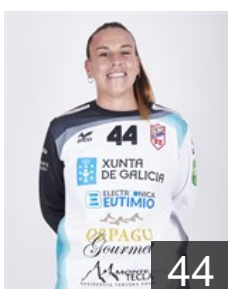

## Arcos Poveda Paula

Position: Right Back  
Place of birth: Alicante  
Date of birth: 21.12.2001  
Height: 166 cm

 **ESP**

## Barbosa Carrera Cristina

Position: Left Wing  
Place of birth: GOIAN  
Date of birth: 20.10.1996  
Height: 167 cm

 **ESP**

## Carratu Santoro Marisol

Position: Goalkeeper  
Place of birth: Buenos Aires  
Date of birth: 15.07.1986  
Height: 176 cm

 **POR**