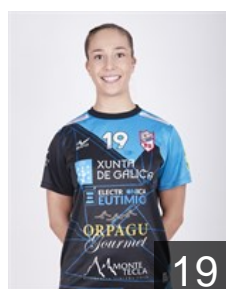

## Barbosa Carrera Cristina

Position: Left Wing  
Place of birth: GOIAN  
Date of birth: 20.10.1996  
Height: 167 cm

 **ESP**

## Carratu Santoro Marisol

Position: Goalkeeper  
Place of birth: Buenos Aires  
Date of birth: 15.07.1986  
Height: 176 cm

 **POR**