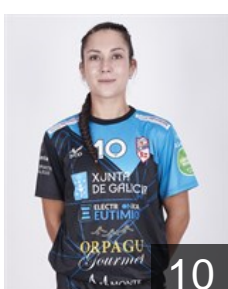

ESP

Pérez Alonso Lorena

Position: Left Wing
Place of birth: Salceda de
Date of birth: 04.04.1991
Height: 172 cm