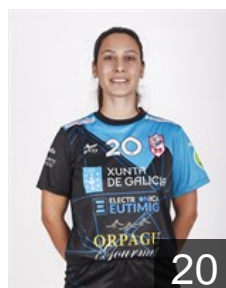

EUROPEAN CUP - PLAYERS LIST

EHF European Cup Women 2020/21

 **ESP** Club Balonmán Atlético Guardes

 **ESP**

Arcos Poveda Paula

Position: Right Back
Place of birth: Alicante
Date of birth: 21.12.2001
Height: 166 cm

 **ESP**

Barbosa Carrera Cristina

Position: Left Wing
Place of birth: GOIAN
Date of birth: 20.10.1996
Height: 167 cm

 **ESP**

Carratu Santoro Marisol

Position: Goalkeeper
Place of birth: Buenos Aires
Date of birth: 15.07.1986
Height: 176 cm