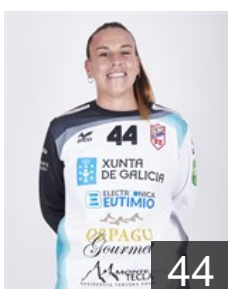

EUROPEAN CUP - PLAYERS LIST

EHF European Cup Women 2020/21

 **ESP** Club Balonmán Atlético Guardes

 **ESP**

Arcos Poveda Paula

Position: Right Back
Place of birth: Alicante
Date of birth: 21.12.2001
Height: 166 cm

 **ESP**

Barbosa Carrera Cristina

Position: Left Wing
Place of birth: GOIAN
Date of birth: 20.10.1996
Height: 167 cm

 **ESP**

Carratu Santoro Marisol

Position: Goalkeeper
Place of birth: Buenos Aires
Date of birth: 15.07.1986
Height: 176 cm

 **POR**

Da Silva Lima P.

Position: Centre Back
Place of birth: Porto
Date of birth: 03.02.1995
Height: -

 **ESP**

Descalzo Pérez Estefanía

Position: Right Back
Place of birth: VALENCIA
Date of birth: 09.06.1990
Height: 174 cm