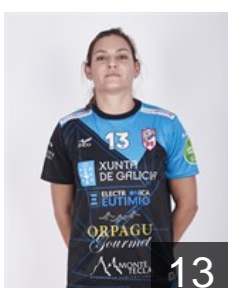

## Barbosa Carrera Cristina

Position: Left Wing  
Place of birth: GOIAN  
Date of birth: 20.10.1996  
Height: 167 cm

 **ESP**

## Carratu Santoro Marisol

Position: Goalkeeper  
Place of birth: Buenos Aires  
Date of birth: 15.07.1986  
Height: 176 cm

 **POR**

## Da Silva Lima P.

Position: Centre Back  
Place of birth: Porto  
Date of birth: 03.02.1995  
Height: -

 **ESP**