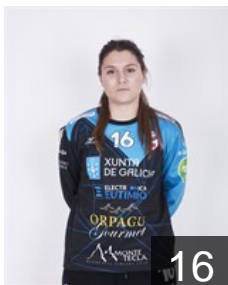

 **ESP**

Moreno Lahora Daniela

Position: Right Wing
Place of birth: Madrid
Date of birth: 23.01.2001
Height: 167 cm

 **ESP**

Pérez Alonso Lorena

Position: Left Wing
Place of birth: Salceda de
Date of birth: 04.04.1991
Height: 172 cm

 **SVK**

Rajnohova Erika

Position: Centre Back
Place of birth: Zilina
Date of birth: 01.08.1998
Height: -

EUROPEAN CUP - PLAYERS LIST

EHF European Cup Women 2020/21

 **ESP** Club Balonmán Atlético Guardes

 **ESP**

Sempere Agullo Miriam

Position: Goalkeeper
Place of birth: Santa Pola
Date of birth: 19.11.1995
Height: 168 cm

 **ESP**

Sempere Herrera África

Position: Line Player
Place of birth: Elche, Alicante
Date of birth: 25.09.1992
Height: 167 cm