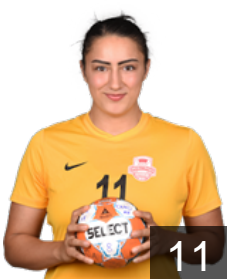

## Akalin Cansu

Position: Line Player  
Place of birth: Ankara  
Date of birth: 25.08.1998  
Height: 172 cm

 TUR

## Binboga Didem Hosgör

Position:  
Place of birth: Antalya  
Date of birth: 02.10.1991  
Height: 180 cm

 TUR

## Bozdogan Döne Gül

Position: Centre Back  
Place of birth: Ankara  
Date of birth: 03.02.1999  
Height: 172 cm

 TUR