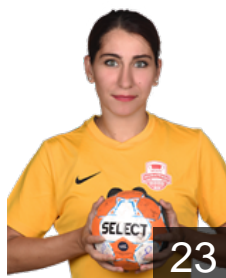

## Bozdogan Döne Gül

Position: Centre Back  
Place of birth: Ankara  
Date of birth: 03.02.1999  
Height: 172 cm

 TUR

## Celik Saliha Hatun

Position: Centre Back  
Place of birth: SAMSUN  
Date of birth: 08.03.2002  
Height: 167 cm

 TUR

## Ersöz Zeynep

Position: Centre Back  
Place of birth: ESKISEHIR  
Date of birth: 01.09.2000  
Height: 170 cm

 TUR