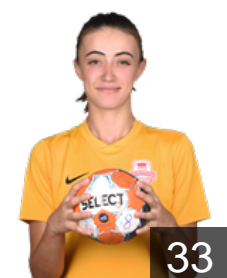

## Binboga Didem Hosgör

Position:  
Place of birth: Antalya  
Date of birth: 02.10.1991  
Height: 180 cm

 TUR

## Bozdogan Döne Gül

Position: Centre Back  
Place of birth: Ankara  
Date of birth: 03.02.1999  
Height: 172 cm

 TUR

## Celik Saliha Hatun

Position: Centre Back  
Place of birth: SAMSUN  
Date of birth: 08.03.2002  
Height: 167 cm

 TUR

## Ersöz Zeynep

Position: Centre Back  
Place of birth: ESKISEHIR  
Date of birth: 01.09.2000  
Height: 170 cm

 TUR