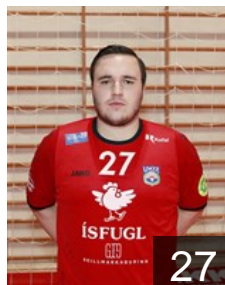

15

Jonasson Halldor Ingi

Position: Right Wing
Place of birth: Reykjavík
Date of birth: 06.07.1995
Height: 178 cm
Weight: 79 kg

16

Jónsson Bjarki Snær

Position: Goalkeeper
Place of birth: Reykjavík
Date of birth: 14.04.1995
Height: 184 cm
Weight: 82 kg

19

Olafsson Gudmundur Arni

Position: Right Wing
Place of birth: Reykjavík
Date of birth: 24.09.1990
Height: 181 cm
Weight: 74 kg

EUROPEAN CUP - PLAYERS LIST

EHF European Cup Men 2020/21

 ISL *Afturelding Mosfellsbær Iceland*

22

 ISL

Ramos Rocha H.

Position: Right Back
Place of birth: Reykjavik
Date of birth: 29.02.2000
Height: 191 cm
Weight: 89 kg

27

 ISL

Rivera Sveinn José

Position: Line Player
Place of birth: Reykjavik
Date of birth: 19.03.1998
Height: 183 cm
Weight: 109 kg