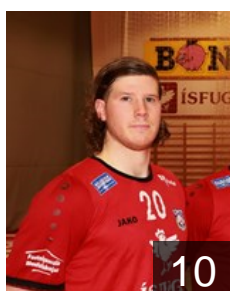

10

Gíslason Bergvin Þór

Position: Left Back
Place of birth: Akureyri
Date of birth: 30.07.1991
Height: 188 cm
Weight: 94 kg

34

Gíslason Þrándur

Position: Line Player
Place of birth: Mosfellsbær
Date of birth: 30.06.1988
Height: 188 cm
Weight: 108 kg

5

Gunnarsson Thorsteinn Leo

Position: Left Back
Place of birth: Mosfellsbær
Date of birth: 13.11.2002
Height: 205 cm
Weight: 107 kg

14

Hinriksson Blær

Position: Centre Back
Place of birth: Kópavogur
Date of birth: 24.12.2001
Height: 188 cm
Weight: 101 kg

21

Hjálmarsson Þorsteinn Gauti

Position: Left Back
Place of birth: Reykjavík
Date of birth: 08.10.1995
Height: 190 cm
Weight: 85 kg

17

Hjartarson Egill Mar

Position: Right Back
Place of birth: Mosfellsbær
Date of birth: 30.06.2000
Height: 197 cm
Weight: 95 kg

8

Hrafnsson Einar Ingi

Position: Line Player
Place of birth: Reykjavík
Date of birth: 16.09.1984
Height: 193 cm
Weight: 106 kg