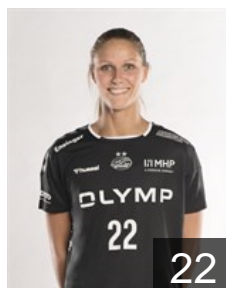

## Salamakha Valentyna

Position: Goalkeeper  
Place of birth: Kirowograd  
Date of birth: 23.04.1986  
Height: 176 cm

 NOR

## Sando Emily Stang

Position: Goalkeeper  
Place of birth: Tønsberg  
Date of birth: 08.03.1989  
Height: 180 cm

 GER

## Schulze Luisa

Position: Line Player  
Place of birth: Altenburg  
Date of birth: 14.09.1990  
Height: 190 cm

 GER