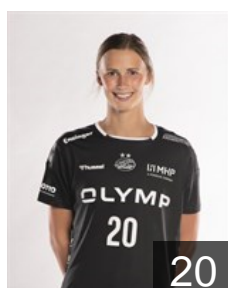

## Patorra Leonie

Position: Centre Back  
Place of birth: Esslingen  
Date of birth: 26.07.2001  
Height: 174 cm

GER

## Probst Magdalena

Position: Left Wing  
Place of birth: Mühlacker  
Date of birth: 24.01.2004  
Height: 161 cm

GER