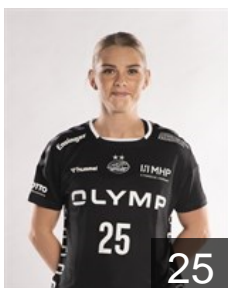

## Berger Amelie

Position: Right Wing  
Place of birth: Tübingen  
Date of birth: 22.07.1999  
Height: 169 cm

GER

## Braun Kim

Position: Left Wing  
Place of birth: Eupen  
Date of birth: 06.02.1997  
Height: 175 cm

DEN

## Jensen Østergaard Trine

Position: Right Wing  
Place of birth: Skanderborg  
Date of birth: 17.10.1991  
Height: 165 cm

DEN