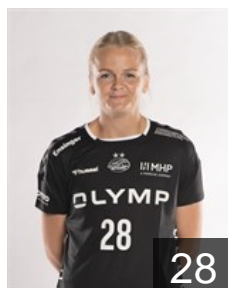

## Berger Amelie

Position: Right Wing  
Place of birth: Tübingen  
Date of birth: 22.07.1999  
Height: 169 cm

GER

## Braun Kim

Position: Left Wing  
Place of birth: Eupen  
Date of birth: 06.02.1997  
Height: 175 cm

DEN

## Jensen Østergaard Trine

Position: Right Wing  
Place of birth: Skanderborg  
Date of birth: 17.10.1991  
Height: 165 cm

DEN

## Jørgensen Stine

Position: Left Back  
Place of birth: Brønderslev  
Date of birth: 03.09.1990  
Height: 180 cm

POL