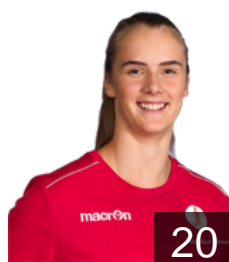

## Blystad Hanna

Position: Left Wing  
Place of birth: Fredrikstad  
Date of birth: 07.08.2001  
Height: 164 cm

28

 NOR

## Christiansen Frida Kjuus

Position: Back  
Place of birth: Fredrikstad  
Date of birth: 09.03.1996  
Height: 180 cm

10

 NOR

## Deila Live Rushfeldt

Position: Back  
Place of birth: Skien  
Date of birth: 15.01.2000  
Height: 175 cm

20

 NOR