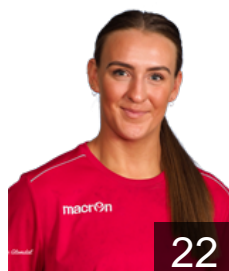

# EUROPEAN CUP - PLAYERS LIST

Women's European Cup - EHF Cup 2019/20

 NOR Fredrikstad Ballklubb

 NOR

**Olsen Thea Øby**

Position: Left Wing  
Place of birth: Sarpsborg  
Date of birth: 02.07.1995  
Height: 173 cm

 NOR

**Rønning Andrea**

Position: Centre Back  
Place of birth: Skien  
Date of birth: 30.01.1995  
Height: 178 cm

 NOR

**Sagvold Hanne Ramsøskar**

Position: Goalkeeper  
Place of birth: Trondheim  
Date of birth: 05.04.2000  
Height: 172 cm