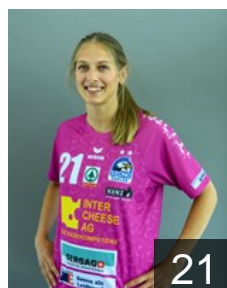

# EUROPEAN CUP - PLAYERS LIST

Women's European Cup - EHF Cup 2019/20

 SUI SPONO Eagles

 SUI

## Amrein Sabrina

Position: Left Wing  
Place of birth: Luzern  
Date of birth: 22.01.1996  
Height: 170 cm

 SUI

## Calchini Gianna

Position: Right Back  
Place of birth: Luzern  
Date of birth: 16.09.1994  
Height: 171 cm

 SUI

## Cibula Georgina

Position: Right Back  
Place of birth: Basel  
Date of birth: 31.10.1999  
Height: 172 cm

 SUI