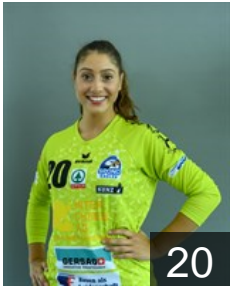

EUROPEAN CUP - PLAYERS LIST

Women's European Cup - EHF Cup 2019/20

SUI SPONO Eagles

SUI

Ukaj Kristina

Position: Goalkeeper
Place of birth: Luzern
Date of birth: 04.03.1999
Height: 176 cm