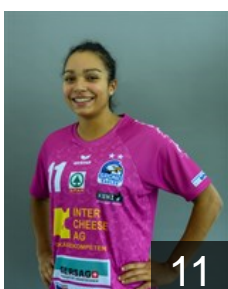

## Amrein Sabrina

Position: Left Wing  
Place of birth: Luzern  
Date of birth: 22.01.1996  
Height: 170 cm

 SUI

## Calchini Gianna

Position: Right Back  
Place of birth: Luzern  
Date of birth: 16.09.1994  
Height: 171 cm

 SUI

## Cibula Georgina

Position: Right Back  
Place of birth: Basel  
Date of birth: 31.10.1999  
Height: 172 cm

 SUI

## Decurtins Marina

Position: Left Wing  
Place of birth: Aarau  
Date of birth: 30.11.1995  
Height: 157 cm

 SLO