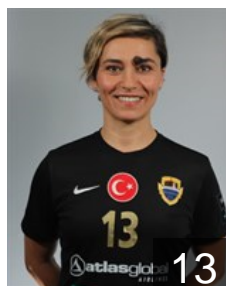

## Aydin Elif Sila

Position: Left Wing  
Place of birth: Ankara  
Date of birth: 11.04.1996  
Height: 170 cm

TUR

## Coskun Ceren

Position: Line Player  
Place of birth: AMASYA  
Date of birth: 23.02.1992  
Height: 171 cm

TUR

## Güler Yasemin

Position: Right Wing  
Place of birth: Konak  
Date of birth: 10.04.1994  
Height: 174 cm

TUR

## Iskenderoglu Serpil

Position: Centre Back  
Place of birth: Istanbul  
Date of birth: 15.07.1982  
Height: 167 cm

TUR