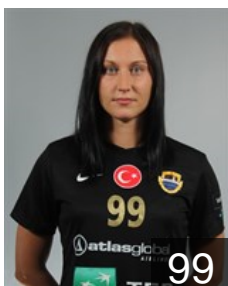

TUR

Vashchuk Olha

Position: Right Wing
Place of birth: Zaporozje
Date of birth: 13.08.1987
Height: 179 cm