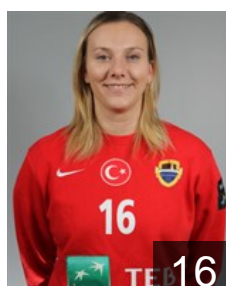

## Iskenderoglu Serpil

Position: Centre Back  
Place of birth: Istanbul  
Date of birth: 15.07.1982  
Height: 167 cm

TUR

## Iskit Asli

Position: Left Back  
Place of birth: Urla  
Date of birth: 07.12.1993  
Height: 178 cm

RUS

## Kayumova Renata

Position: Goalkeeper  
Place of birth: Potsdam  
Date of birth: 10.12.1991  
Height: 185 cm

TUR

## Özel Yeliz

Position: Back  
Place of birth: Ankara  
Date of birth: 06.03.1980  
Height: 175 cm

SLO