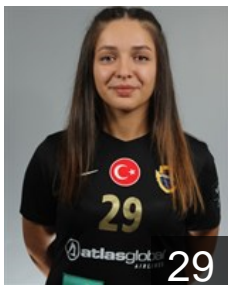

EUROPEAN CUP - PLAYERS LIST

2019/20 DELO WOMEN'S EHF Champions League

WOMEN'S

TUR Kastamonu Belediyesi GSK

TUR

Tuzsuz Birgül

Position: Line Player
Place of birth: Kastamonu
Date of birth: 02.04.2002
Height: 174 cm