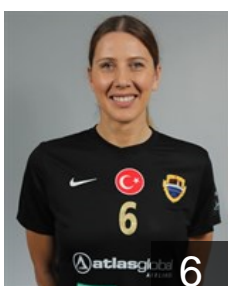

## Özel Yeliz

Position: Back  
Place of birth: Ankara  
Date of birth: 06.03.1980  
Height: 175 cm

SLO

## Pandzic Amra

Position: Goalkeeper  
Place of birth: Ljubljana  
Date of birth: 20.09.1989  
Height: 177 cm

ROU

## Rombescu Anca Mihaela

Position: Goalkeeper  
Place of birth: Drobeta-Turnu  
Date of birth: 15.09.1985  
Height: 172 cm

TUR

## Sakizcan Fatmagül

Position: Left Wing  
Place of birth: manisa  
Date of birth: 31.03.1992  
Height: 172 cm

CRO