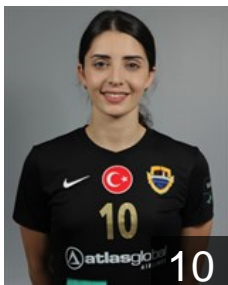

EUROPEAN CUP - PLAYERS LIST

2019/20 DELO WOMEN'S EHF Champions League

WOMEN'S

TUR Kastamonu Belediyesi GSK

TUR

Aydin Elif Sila

Position: Left Wing
Place of birth: Ankara
Date of birth: 11.04.1996
Height: 170 cm