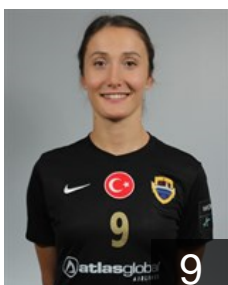

## Coskun Ceren

Position: Line Player  
Place of birth: AMASYA  
Date of birth: 23.02.1992  
Height: 171 cm

TUR

## Güler Yasemin

Position: Right Wing  
Place of birth: Konak  
Date of birth: 10.04.1994  
Height: 174 cm

TUR

## Iskenderoglu Serpil

Position: Centre Back  
Place of birth: Istanbul  
Date of birth: 15.07.1982  
Height: 167 cm

TUR

## Iskit Asli

Position: Left Back  
Place of birth: Urla  
Date of birth: 07.12.1993  
Height: 178 cm

RUS