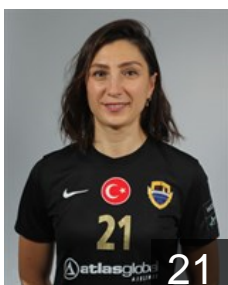

TUR

Yilmaz Betül

Position: Left Back
Place of birth: Gebze
Date of birth: 31.10.1988
Height: 178 cm