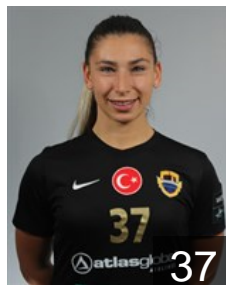

## Aydin Elif Sila

Position: Left Wing  
Place of birth: Ankara  
Date of birth: 11.04.1996  
Height: 170 cm

TUR