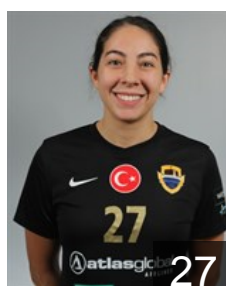

## Rombescu Anca Mihaela

Position: Goalkeeper  
Place of birth: Drobeta-Turnu  
Date of birth: 15.09.1985  
Height: 172 cm

TUR

## Sakizcan Fatmagül

Position: Left Wing  
Place of birth: manisa  
Date of birth: 31.03.1992  
Height: 172 cm

CRO

## Seric Andrea

Position: Line Player  
Place of birth: Split  
Date of birth: 03.08.1985  
Height: 184 cm

TUR