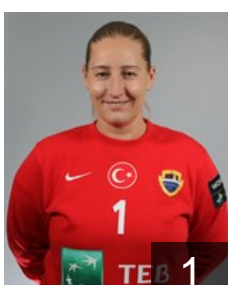

ROU

Rombescu Anca Mihaela

Position: Goalkeeper
Place of birth: Drobeta-Turnu
Date of birth: 15.09.1985
Height: 172 cm