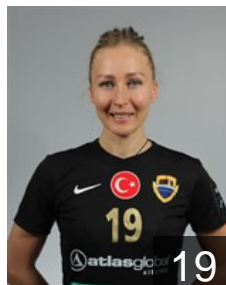

## Türkoglu Beyza Irem

Position: Right Wing  
Place of birth: Ankara  
Date of birth: 04.02.1997  
Height: 175 cm

# EUROPEAN CUP - PLAYERS LIST

2019/20 DELO WOMEN'S EHF Champions League

WOMEN'S

 TUR Kastamonu Belediyesi GSK

 TUR

## Tuzsuz Birgül

Position: Line Player  
Place of birth: Kastamonu  
Date of birth: 02.04.2002  
Height: 174 cm

 RUS