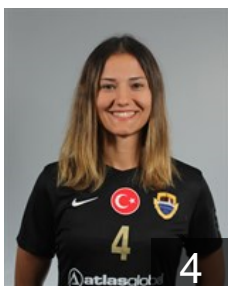

## Aydin Elif Sila

Position: Left Wing  
Place of birth: Ankara  
Date of birth: 11.04.1996  
Height: 170 cm

TUR

## Coskun Ceren

Position: Line Player  
Place of birth: AMASYA  
Date of birth: 23.02.1992  
Height: 171 cm

TUR

## Güler Yasemin

Position: Right Wing  
Place of birth: Konak  
Date of birth: 10.04.1994  
Height: 174 cm

TUR