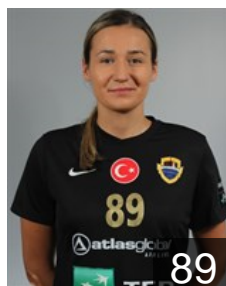

## Tuzsuz Birgül

Position: Line Player  
Place of birth: Kastamonu  
Date of birth: 02.04.2002  
Height: 174 cm

 RUS

## Uskova Yana

Position: Right Wing  
Place of birth: Maykop  
Date of birth: 28.09.1985  
Height: 167 cm

 TUR

## Vashchuk Olha

Position: Right Wing  
Place of birth: Zaporozje  
Date of birth: 13.08.1987  
Height: 179 cm

 POL