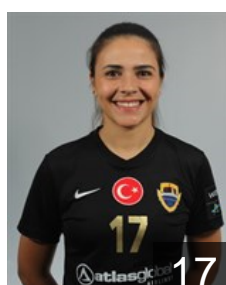

## Özel Yeliz

Position: Back  
Place of birth: Ankara  
Date of birth: 06.03.1980  
Height: 175 cm

SLO

## Pandzic Amra

Position: Goalkeeper  
Place of birth: Ljubljana  
Date of birth: 20.09.1989  
Height: 177 cm

ROU

## Rombescu Anca Mihaela

Position: Goalkeeper  
Place of birth: Drobeta-Turnu  
Date of birth: 15.09.1985  
Height: 172 cm

TUR

## Sakizcan Fatmagül

Position: Left Wing  
Place of birth: manisa  
Date of birth: 31.03.1992  
Height: 172 cm

CRO