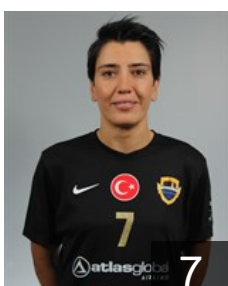

## Iskenderoglu Serpil

Position: Centre Back  
Place of birth: Istanbul  
Date of birth: 15.07.1982  
Height: 167 cm

TUR

## Iskit Asli

Position: Left Back  
Place of birth: Urla  
Date of birth: 07.12.1993  
Height: 178 cm

RUS

## Kayumova Renata

Position: Goalkeeper  
Place of birth: Potsdam  
Date of birth: 10.12.1991  
Height: 185 cm

TUR

## Özel Yeliz

Position: Back  
Place of birth: Ankara  
Date of birth: 06.03.1980  
Height: 175 cm

SLO