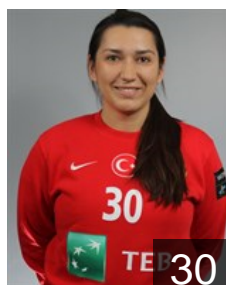

## Güler Yasemin

Position: Right Wing  
Place of birth: Konak  
Date of birth: 10.04.1994  
Height: 174 cm

TUR

## Iskenderoglu Serpil

Position: Centre Back  
Place of birth: Istanbul  
Date of birth: 15.07.1982  
Height: 167 cm

TUR

## Iskit Asli

Position: Left Back  
Place of birth: Urla  
Date of birth: 07.12.1993  
Height: 178 cm

RUS

## Kayumova Renata

Position: Goalkeeper  
Place of birth: Potsdam  
Date of birth: 10.12.1991  
Height: 185 cm

TUR