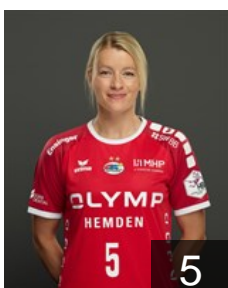

 GER

**Braun Kim**

Position: Left Wing  
Place of birth: Eupen  
Date of birth: 06.02.1997  
Height: 175 cm

 GER

**Eckerle Dinah**

Position: Goalkeeper  
Place of birth: Leonberg  
Date of birth: 16.10.1995  
Height: 174 cm

 SUI

**Gautschi Daphné**

Position: Left Back  
Place of birth: Muri  
Date of birth: 09.07.2000  
Height: 171 cm

 POL

**Kudlacz-Gloc Karolina**

Position: Left Back  
Place of birth: Wabrzezno  
Date of birth: 17.01.1985  
Height: 178 cm

 GER

**Kynast Ann**

Position: Right Wing  
Place of birth: Ludwigsburg  
Date of birth: 06.06.2001  
Height: 174 cm

 GER

**Lauenroth Antje**

Position: Line Player  
Place of birth: Hablensleben  
Date of birth: 03.10.1988  
Height: 170 cm