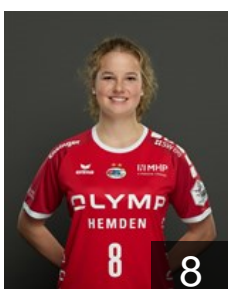

# EUROPEAN CUP - PLAYERS LIST

2019/20 DELO WOMEN'S EHF Champions League

WOMEN'S

 GER SG BBM Bietigheim

 NOR

**Aardahl Maren Nyland**

Position: Line Player  
Place of birth: Trondheim  
Date of birth: 02.03.1994  
Height: 180 cm

 GER

**Arno Joelle Noemi**

Position: Goalkeeper  
Place of birth: Spaichingen  
Date of birth: 12.02.2001  
Height: 175 cm

 GER

**Berger Amelie**

Position: Right Wing  
Place of birth: Tübingen  
Date of birth: 22.07.1999  
Height: 170 cm

 GER

**Braun Kim**

Position: Left Wing  
Place of birth: Eupen  
Date of birth: 06.02.1997  
Height: 175 cm

 GER

**Eckerle Dinah**

Position: Goalkeeper  
Place of birth: Leonberg  
Date of birth: 16.10.1995  
Height: 174 cm