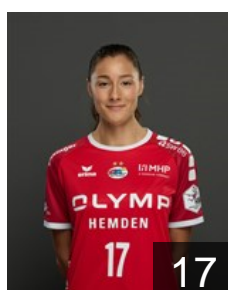

# EUROPEAN CUP - PLAYERS LIST

2019/20 DELO WOMEN'S EHF Champions League

WOMEN'S

 GER SG BBM Bietigheim

 NOR

**Aardahl Maren Nyland**

Position: Line Player  
Place of birth: Trondheim  
Date of birth: 02.03.1994  
Height: 180 cm

 GER

**Arno Joelle Noemi**

Position: Goalkeeper  
Place of birth: Spaichingen  
Date of birth: 12.02.2001  
Height: 175 cm

 GER

**Berger Amelie**

Position: Right Wing  
Place of birth: Tübingen  
Date of birth: 22.07.1999  
Height: 170 cm

 GER

**Braun Kim**

Position: Left Wing  
Place of birth: Eupen  
Date of birth: 06.02.1997  
Height: 175 cm

 GER

**Eckerle Dinah**

Position: Goalkeeper  
Place of birth: Leonberg  
Date of birth: 16.10.1995  
Height: 174 cm

 SUI

**Gautschi Daphné**

Position: Left Back  
Place of birth: Muri  
Date of birth: 09.07.2000  
Height: 171 cm

 POL

**Kudlacz-Gloc Karolina**

Position: Left Back  
Place of birth: Wabrzezno  
Date of birth: 17.01.1985  
Height: 178 cm