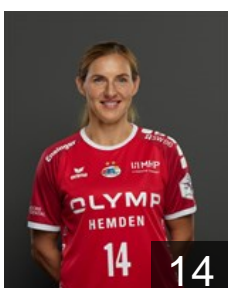

# EUROPEAN CUP - PLAYERS LIST

2019/20 DELO WOMEN'S EHF Champions League

WOMEN'S

 GER SG BBM Bietigheim

 NOR

**Aardahl Maren Nyland**

Position: Line Player  
Place of birth: Trondheim  
Date of birth: 02.03.1994  
Height: 180 cm

 GER

**Arno Joelle Noemi**

Position: Goalkeeper  
Place of birth: Spaichingen  
Date of birth: 12.02.2001  
Height: 175 cm

 GER

**Berger Amelie**

Position: Right Wing  
Place of birth: Tübingen  
Date of birth: 22.07.1999  
Height: 170 cm

 GER

**Braun Kim**

Position: Left Wing  
Place of birth: Eupen  
Date of birth: 06.02.1997  
Height: 175 cm

 GER

**Eckerle Dinah**

Position: Goalkeeper  
Place of birth: Leonberg  
Date of birth: 16.10.1995  
Height: 174 cm

 SUI

**Gautschi Daphné**

Position: Left Back  
Place of birth: Muri  
Date of birth: 09.07.2000  
Height: 171 cm

 POL

**Kudlacz-Gloc Karolina**

Position: Left Back  
Place of birth: Wabrzezno  
Date of birth: 17.01.1985  
Height: 178 cm