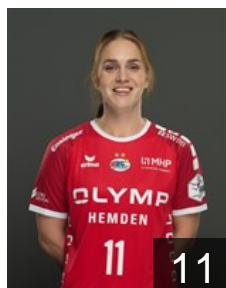

## Patorra Leonie

Position: Centre Back  
Place of birth: Esslingen  
Date of birth: 26.07.2001  
Height: 174 cm

 AZE

## Salamakha Valentyna

Position: Goalkeeper  
Place of birth: Kirowograd  
Date of birth: 23.04.1986  
Height: 176 cm

 GER

## Schulze Luisa

Position: Line Player  
Place of birth: Altenburg  
Date of birth: 14.09.1990  
Height: 190 cm

 NED