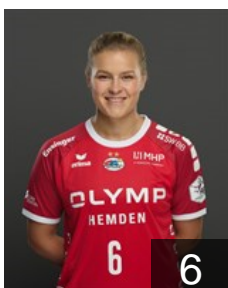

# EUROPEAN CUP - PLAYERS LIST

2019/20 DELO WOMEN'S EHF Champions League

WOMEN'S

 GER SG BBM Bietigheim

 NOR

**Aardahl Maren Nyland**

Position: Line Player  
Place of birth: Trondheim  
Date of birth: 02.03.1994  
Height: 180 cm

 GER

**Arno Joelle Noemi**

Position: Goalkeeper  
Place of birth: Spaichingen  
Date of birth: 12.02.2001  
Height: 175 cm

 GER

**Berger Amelie**

Position: Right Wing  
Place of birth: Tübingen  
Date of birth: 22.07.1999  
Height: 170 cm