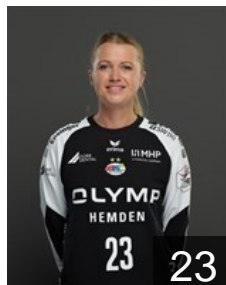

 GER

**Naidzinavicius Kim**

Position: Centre Back  
Place of birth: Gelnhausen  
Date of birth: 06.04.1991  
Height: 183 cm

# EUROPEAN CUP - PLAYERS LIST

2019/20 DELO WOMEN'S EHF Champions League

WOMEN'S

 GER SG BBM Bietigheim

 GER

## Patorra Leonie

Position: Centre Back  
Place of birth: Esslingen  
Date of birth: 26.07.2001  
Height: 174 cm

 AZE

## Salamakha Valentyna

Position: Goalkeeper  
Place of birth: Kirowograd  
Date of birth: 23.04.1986  
Height: 176 cm

 GER