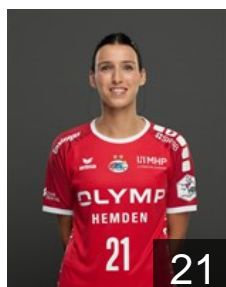

## Schulze Luisa

Position: Line Player  
Place of birth: Altenburg  
Date of birth: 14.09.1990  
Height: 190 cm

 NED

## Van der Heijden Laura

Position: Right Back  
Place of birth: Amersfoort  
Date of birth: 27.06.1990  
Height: 173 cm

 NED

## Visser Maura

Position: Centre Back  
Place of birth: s-Gravenhage  
Date of birth: 01.06.1985  
Height: 178 cm

 DEN