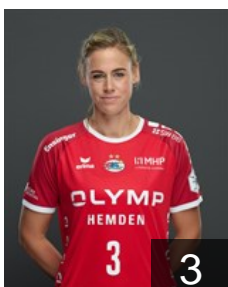

## Patorra Leonie

Position: Centre Back  
Place of birth: Esslingen  
Date of birth: 26.07.2001  
Height: 174 cm

 AZE

## Salamakha Valentyna

Position: Goalkeeper  
Place of birth: Kirowograd  
Date of birth: 23.04.1986  
Height: 176 cm

 GER

## Schulze Luisa

Position: Line Player  
Place of birth: Altenburg  
Date of birth: 14.09.1990  
Height: 190 cm

 NED

## Van der Heijden Laura

Position: Right Back  
Place of birth: Amersfoort  
Date of birth: 27.06.1990  
Height: 173 cm

 NED