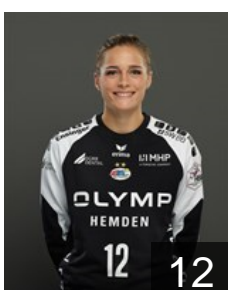

# EUROPEAN CUP - PLAYERS LIST

2019/20 DELO WOMEN'S EHF Champions League

WOMEN'S

 GER SG BBM Bietigheim

 NOR

**Aardahl Maren Nyland**

Position: Line Player  
Place of birth: Trondheim  
Date of birth: 02.03.1994  
Height: 180 cm

 GER

**Arno Joelle Noemi**

Position: Goalkeeper  
Place of birth: Spaichingen  
Date of birth: 12.02.2001  
Height: 175 cm

 GER

**Berger Amelie**

Position: Right Wing  
Place of birth: Tübingen  
Date of birth: 22.07.1999  
Height: 170 cm

 GER

**Braun Kim**

Position: Left Wing  
Place of birth: Eupen  
Date of birth: 06.02.1997  
Height: 175 cm

 GER

**Eckerle Dinah**

Position: Goalkeeper  
Place of birth: Leonberg  
Date of birth: 16.10.1995  
Height: 174 cm