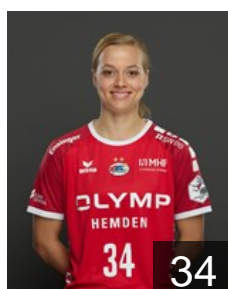

# EUROPEAN CUP - PLAYERS LIST

2019/20 DELO WOMEN'S EHF Champions League

WOMEN'S

 GER SG BBM Bietigheim

 NOR

**Aardahl Maren Nyland**

Position: Line Player  
Place of birth: Trondheim  
Date of birth: 02.03.1994  
Height: 180 cm

 GER

**Arno Joelle Noemi**

Position: Goalkeeper  
Place of birth: Spaichingen  
Date of birth: 12.02.2001  
Height: 175 cm

 GER

**Berger Amelie**

Position: Right Wing  
Place of birth: Tübingen  
Date of birth: 22.07.1999  
Height: 170 cm

 GER

**Braun Kim**

Position: Left Wing  
Place of birth: Eupen  
Date of birth: 06.02.1997  
Height: 175 cm

 GER

**Eckerle Dinah**

Position: Goalkeeper  
Place of birth: Leonberg  
Date of birth: 16.10.1995  
Height: 174 cm

 SUI

**Gautschi Daphné**

Position: Left Back  
Place of birth: Muri  
Date of birth: 09.07.2000  
Height: 171 cm

 POL

**Kudlacz-Gloc Karolina**

Position: Left Back  
Place of birth: Wabrzezno  
Date of birth: 17.01.1985  
Height: 178 cm