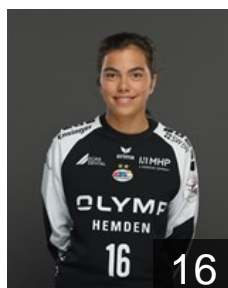

# EUROPEAN CUP - PLAYERS LIST

2019/20 DELO WOMEN'S EHF Champions League

WOMEN'S

 GER SG BBM Bietigheim

 NOR

**Aardahl Maren Nyland**

Position: Line Player  
Place of birth: Trondheim  
Date of birth: 02.03.1994  
Height: 180 cm

 GER

**Arno Joelle Noemi**

Position: Goalkeeper  
Place of birth: Spaichingen  
Date of birth: 12.02.2001  
Height: 175 cm

 GER

**Berger Amelie**

Position: Right Wing  
Place of birth: Tübingen  
Date of birth: 22.07.1999  
Height: 170 cm

## Visser Maura

Position: Centre Back  
Place of birth: s-Gravenhage  
Date of birth: 01.06.1985  
Height: 178 cm

 DEN