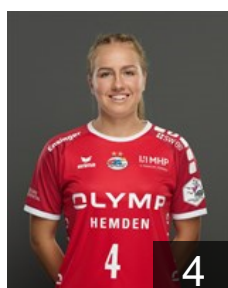

 GER

**Braun Kim**

Position: Left Wing  
Place of birth: Eupen  
Date of birth: 06.02.1997  
Height: 175 cm

 GER

**Eckerle Dinah**

Position: Goalkeeper  
Place of birth: Leonberg  
Date of birth: 16.10.1995  
Height: 174 cm

 SUI

**Gautschi Daphné**

Position: Left Back  
Place of birth: Muri  
Date of birth: 09.07.2000  
Height: 171 cm

 POL

**Kudlacz-Gloc Karolina**

Position: Left Back  
Place of birth: Wabrzezno  
Date of birth: 17.01.1985  
Height: 178 cm

 GER

**Kynast Ann**

Position: Right Wing  
Place of birth: Ludwigsburg  
Date of birth: 06.06.2001  
Height: 174 cm

 GER

**Lauenroth Antje**

Position: Line Player  
Place of birth: Hablensleben  
Date of birth: 03.10.1988  
Height: 170 cm