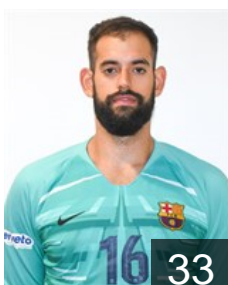

 ESP  
**Cadelo Zaton Diego**  
Position: Left Wing  
Place of birth: Suances  
Date of birth: 24.10.2000  
Height: 190 cm  
Weight: 90 kg  
Left Club on 30.06.2020

 ESP  
**Fernandez Jimenez Daniel**  
Position: Left Wing  
Place of birth: Barcelona  
Date of birth: 28.03.2001  
Height: 182 cm  
Weight: 75 kg  
Left Club on 30.06.2020

 ESP  
**Leon Morales Adria**  
Position: Line Player  
Place of birth: Barcelona  
Date of birth: 30.12.1993  
Height: 190 cm  
Weight: 95 kg  
Left Club on 30.06.2020

 ESP  
**Oliveras Floreta Pau**  
Position: Right Wing  
Place of birth: Barcelona  
Date of birth: 11.12.1998  
Height: 183 cm  
Weight: 80 kg  
Left Club on 30.06.2020

 ESP  
**Orts Bosch Nil**  
Position: Right Back  
Place of birth: La Roca del  
Date of birth: 21.08.2001  
Height: 180 cm  
Weight: 70 kg  
Left Club on 30.06.2020

 ESP  
**Puget Castellanos Joan Pau**  
Position: Goalkeeper  
Place of birth: Barcelona  
Date of birth: 25.01.1991  
Height: 185 cm  
Weight: 80 kg  
Left Club on 30.06.2020