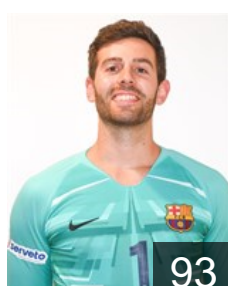

ESP
Puget Castellanos Joan Pau
Position: Goalkeeper
Place of birth: Barcelona
Date of birth: 25.01.1991
Height: 185 cm
Weight: 80 kg
Left Club on 30.06.2020