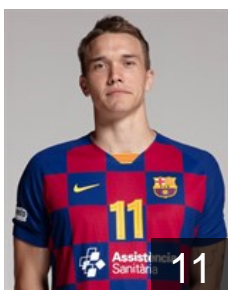

## Left Club

 DEN  
**Andersson L.**  
Position: Left Back  
Place of birth: København  
Date of birth: 11.03.1994  
Height: 195 cm  
Weight: 98 kg  
Left Club on 25.06.2020

 ESP  
**Blanco Canet Oriol**  
Position: Right Wing  
Place of birth: Barcelona  
Date of birth: 09.03.1999  
Height: 188 cm  
Weight: 78 kg  
Left Club on 30.06.2020