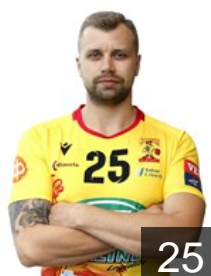

## Puljizovic Sasa

Position: Centre Back  
Place of birth: Derventa  
Date of birth: 22.12.1989  
Height: 192 cm  
Weight: 94 kg

FIN

## Rönberg Nico

Position: Left Back  
Place of birth: Karjaa  
Date of birth: 14.04.1992  
Height: -  
Weight: -

BLR

## Semenov Evgeny

Position: Centre Back  
Place of birth: Brest  
Date of birth: 16.07.1986  
Height: 196 cm  
Weight: 90 kg

RUS

## Semenov Yuri

Position: Centre Back  
Place of birth: Chelyabinsk  
Date of birth: 30.07.1990  
Height: 194 cm  
Weight: 95 kg

RUS