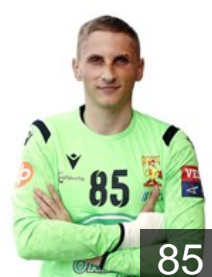

BLR

Markelau Aliaksandr

Position: Goalkeeper
Place of birth: Gomel
Date of birth: 05.04.1994
Height: 193 cm
Weight: 92 kg