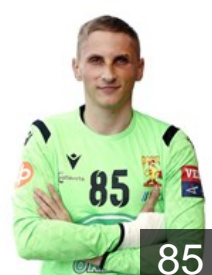

SRB

Gugleta Aleksandar

Position: Right Wing
Place of birth: Knin
Date of birth: 17.07.1991
Height: 193 cm
Weight: 88 kg

FIN

Koistinen Leevi

Position: Goalkeeper
Place of birth: Lahti
Date of birth: 17.04.1999
Height: 180 cm
Weight: 77 kg

LAT

Kreicbergs Nils

Position: Left Back
Place of birth: Dobeles
Date of birth: 23.05.1996
Height: 192 cm
Weight: 90 kg

BLR

Lukyanchuk Yury

Position: Line Player
Place of birth: Brest
Date of birth: 05.01.1990
Height: 195 cm
Weight: 96 kg

BLR

Markelau Aliaksandr

Position: Goalkeeper
Place of birth: Gomel
Date of birth: 05.04.1994
Height: 193 cm
Weight: 92 kg

MDA

Nenita Vitalie

Position: Right Back
Place of birth: Chisinau
Date of birth: 04.06.1987
Height: 192 cm
Weight: 96 kg