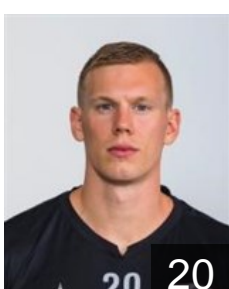

 SWE

Beutler Dan

Position: Goalkeeper
Place of birth: Hallstahammer
Date of birth: 07.10.1977
Height: 193 cm
Weight: 89 kg

 SWE

Blickhammar Anton

Position: Left Back
Place of birth: Partille
Date of birth: 07.11.1992
Height: 189 cm
Weight: 92 kg

 SWE

Helgsten Erik

Position: Goalkeeper
Place of birth: Malmö
Date of birth: 23.04.1998
Height: 190 cm
Weight: 89 kg

 SWE

Hilding Tim

Position: Centre Back
Place of birth: Malmö
Date of birth: 27.03.2000
Height: 190 cm
Weight: 82 kg

 SWE

Kvick Mattias

Position: Line Player
Place of birth: Jönköping
Date of birth: 20.05.1991
Height: 188 cm
Weight: 107 kg

 SWE

Lagerqvist Otto

Position: Line Player
Place of birth: Lund
Date of birth: 28.09.1995
Height: 201 cm
Weight: 96 kg

 SWE

Lindahl Fredrik

Position: Right Back
Place of birth: Hjo
Date of birth: 16.09.1983
Height: 188 cm
Weight: 84 kg

 SWE

Lönn Adam

Position: Left Back
Place of birth: Linköping
Date of birth: 02.08.1991
Height: 196 cm
Weight: 100 kg