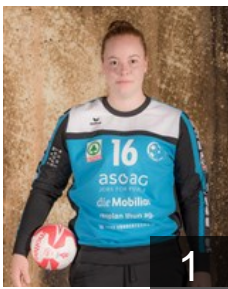

 SUI

Jordi Selina

Position: Right Wing
Place of birth: Thun
Date of birth: 18.09.1997
Height: 171 cm

 SUI

Kaeslin Milena

Position: Left Back
Place of birth: Luzern
Date of birth: 06.11.1994
Height: 170 cm

 SUI

Karlen Jana Vanessa

Position: Back
Place of birth: Visp
Date of birth: 01.11.2000
Height: 170 cm

CLUB COMPETITIONS - DELEGATION LIST

Women's European Cup - Challenge Cup 2017/18

 SUI DHB Rotweiss Thun - Players

 SUI
Knecht Desiree Maria
Position: Left Wing
Place of birth: Bern
Date of birth: 26.11.2000
Height: 168 cm

 SLO
Korenic Karmen
Position: Goalkeeper
Place of birth: novo mesto
Date of birth: 20.10.1993
Height: 180 cm