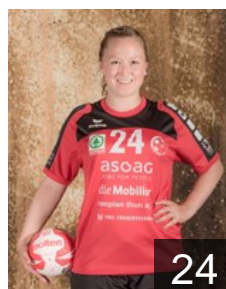

SUI
Schmied Michelle
Position: Left Wing
Place of birth: Burgdorf
Date of birth: 07.08.1996
Height: 164 cm