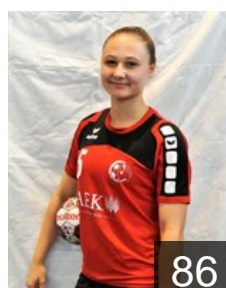

 SUI

Hostettler Fabiola Patrizia

Position: Line Player
Place of birth: Bern
Date of birth: 12.10.1997
Height: -

 SUI

Hutmacher Nicole

Position: Right Back
Place of birth: Bern
Date of birth: 18.09.1992
Height: 173 cm

 SUI

Jordi Selina

Position: Right Wing
Place of birth: Thun
Date of birth: 18.09.1997
Height: 171 cm

 SUI

Kaeslin Milena

Position: Left Back
Place of birth: Luzern
Date of birth: 06.11.1994
Height: 170 cm

 SUI