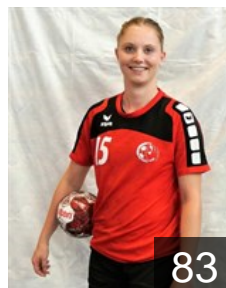

 SUI

Berger Laura

Position: Right Back
Place of birth: Basel
Date of birth: 25.11.1987
Height: 176 cm

 SUI

Derche Tatiana

Position: Goalkeeper
Place of birth: Erlenbach i.S.
Date of birth: 02.12.1998
Height: 175 cm

 SUI

Frey Noelle

Position: Line Player
Place of birth: Aarau
Date of birth: 16.01.1992
Height: 174 cm

 SUI

Ganz Annina

Position: Left Wing
Place of birth: Heiden
Date of birth: 28.01.1988
Height: 164 cm

 SUI

Gerber Nina Lisa

Position: Centre Back
Place of birth: Thun
Date of birth: 05.03.1998
Height: 168 cm

 SUI

Graf Angela Laura

Position: Centre Back
Place of birth: Luzern
Date of birth: 04.04.1989
Height: 160 cm