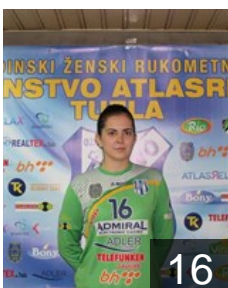

CLUB COMPETITIONS - DELEGATION LIST

Women's European Cup - Challenge Cup 2017/18

BIH OZRK Jedinstvo Tuzla - Players

BIH

Bajric Amina

Position: Goalkeeper
Place of birth: Zenica
Date of birth: 02.04.1998
Height: 176 cm

SRB

Belusevic Marija

Position: Left Back
Place of birth: Valjevo
Date of birth: 09.05.1996
Height: 183 cm

BIH

Bosnjak Damljana

Position: Line Player
Place of birth: Bijeljina
Date of birth: 06.02.1998
Height: 182 cm