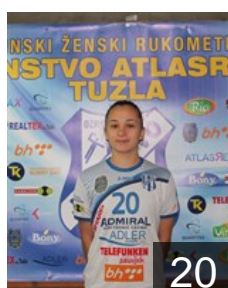

SRB

Belusevic Marija

Position: Left Back
Place of birth: Valjevo
Date of birth: 09.05.1996
Height: 183 cm

BIH

Bosnjak Damljana

Position: Line Player
Place of birth: Bijeljina
Date of birth: 06.02.1998
Height: 182 cm

BIH

Damjanovic Adrijana

Position: Left Back
Place of birth: Prijedor
Date of birth: 29.08.1991
Height: 171 cm

BIH

Kararic Sejla

Position: Left Wing
Place of birth: Prijedor
Date of birth: 02.08.1990
Height: 167 cm

BIH

Kulic Dejana

Position: Centre Back
Place of birth: Sokolac
Date of birth: 31.08.1996
Height: 173 cm

BIH

Midzic Neira

Position: Left Back
Place of birth: Bihac
Date of birth: 26.05.1993
Height: 172 cm

BIH