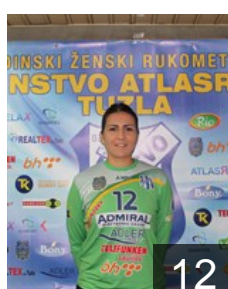

BIH

Kulic Dejana

Position: Centre Back
Place of birth: Sokolac
Date of birth: 31.08.1996
Height: 173 cm

BIH

Midzic Neira

Position: Left Back
Place of birth: Bihac
Date of birth: 26.05.1993
Height: 172 cm

BIH

Mujkic Summeja

Position: Left Wing
Place of birth: Zenica
Date of birth: 02.09.1996
Height: -

MKD

Nikolovska Sara

Position: Centre Back
Place of birth: Skopje
Date of birth: 24.01.1996
Height: 175 cm

BIH

Omerovic Selma

Position: Wing
Place of birth: Tuzla
Date of birth: 09.10.1996
Height: 168 cm

BIH

Osmanovic Jasmina

Position: Right Back
Place of birth: Tuzla
Date of birth: 05.04.2000
Height: -

SRB

Rajkovic Ivana

Position: Goalkeeper
Place of birth: Zajecar
Date of birth: 03.02.1991
Height: 175 cm