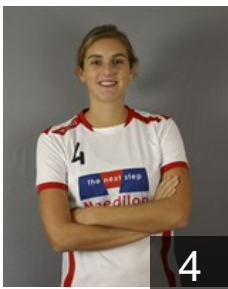

## Kos Florance

Position: Line Player  
Place of birth: Alkmaar  
Date of birth: 10.06.1997  
Height: 169 cm

 NED

## Kramer Jane

Position: Back  
Place of birth: Alkmaar  
Date of birth: 02.02.1997  
Height: 176 cm

 NED