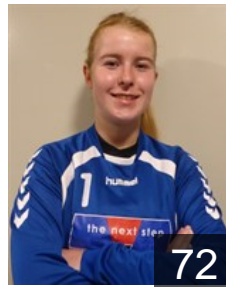

## Abube Albertine

Position: Wing  
Place of birth: Leeuwarden  
Date of birth: 12.04.1993  
Height: 168 cm

 **NED**

## Bakker Lisanne

Position: Goalkeeper  
Place of birth: Alkmaar  
Date of birth: 17.09.2000  
Height: -

 **NED**