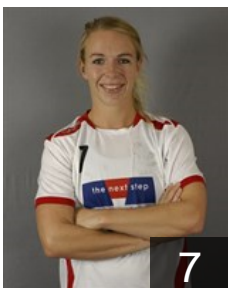

NED

Hillen Joyce

Position: Back
Place of birth: Enschede
Date of birth: 13.07.1989
Height: 172 cm