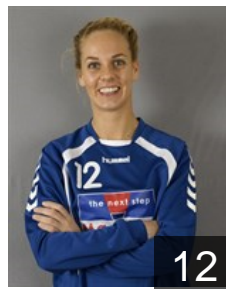

## Abube Albertine

Position: Wing  
Place of birth: Leeuwarden  
Date of birth: 12.04.1993  
Height: 168 cm

 **NED**

## Bakker Lisanne

Position: Goalkeeper  
Place of birth: Alkmaar  
Date of birth: 17.09.2000  
Height: -

 **NED**

## de Vries Roos

Position: Line Player  
Place of birth: Schagen  
Date of birth: 18.03.1999  
Height: 170 cm

 **NED**