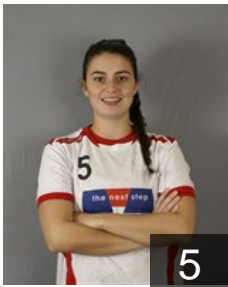

CLUB COMPETITIONS - DELEGATION LIST

Women's European Cup - Challenge Cup 2017/18

NED JuRo Unirek VZV - Players

NED

Kos Florance

Position: Line Player
Place of birth: Alkmaar
Date of birth: 10.06.1997
Height: 169 cm