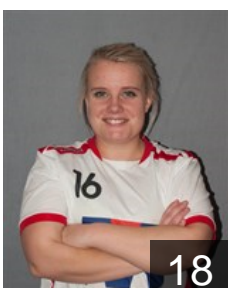

NED

Wilmsen Melissa

Position: Left Wing
Place of birth: Heemskerk
Date of birth: 04.02.1994
Height: 160 cm