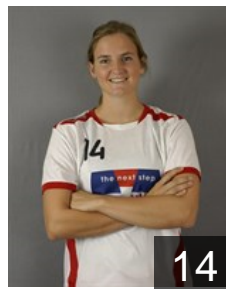

NED

Pannekeet Roos

Position: Back
Place of birth: Harenkarspel
Date of birth: 21.03.1998
Height: 178 cm