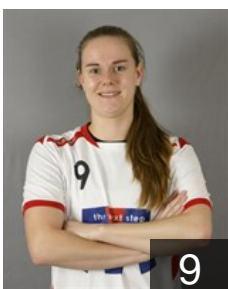

## Hillen Joyce

Position: Back  
Place of birth: Enschede  
Date of birth: 13.07.1989  
Height: 172 cm

 **NED**

## Hogervorst Krissy

Position: Wing  
Place of birth: Alkmaar  
Date of birth: 05.02.1999  
Height: 171 cm

 **NED**

## Houtenbos Lotte

Position: Wing  
Place of birth: Harenkarspel  
Date of birth: 18.04.1994  
Height: 179 cm

 **NED**