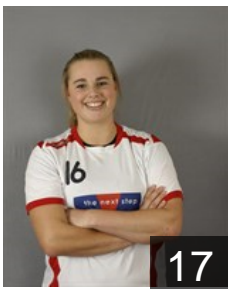

## Abube Albertine

Position: Wing  
Place of birth: Leeuwarden  
Date of birth: 12.04.1993  
Height: 168 cm

 **NED**

## Bakker Lisanne

Position: Goalkeeper  
Place of birth: Alkmaar  
Date of birth: 17.09.2000  
Height: -

 **NED**