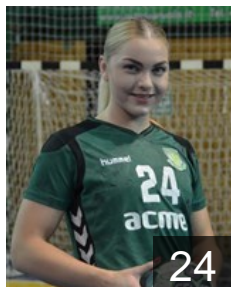

CLUB COMPETITIONS - DELEGATION LIST

Women's European Cup - Challenge Cup 2017/18

 LTU Zalgiris Kaunas - Players

 LTU

Burkaite Greta

Position: Back
Place of birth: Panevezys
Date of birth: 24.05.1996
Height: -

 LTU

Cizaite Asta

Position: Back
Place of birth: Vilnius
Date of birth: 06.07.1986
Height: 169 cm

 LTU

Gudaityte Neringa

Position: Line Player
Place of birth:
Date of birth: 24.06.1997
Height: 183 cm

 LTU

Iliciukaite Dovile