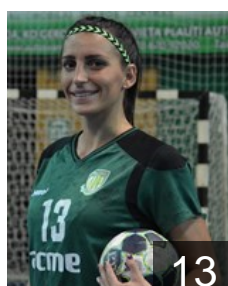

LTU

Kniubaite Audinga

Position: Line Player
Place of birth: Varena
Date of birth: 08.03.1989
Height: -