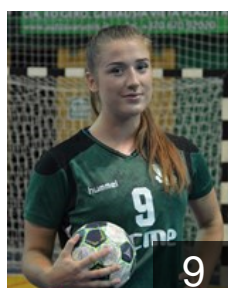

Position: Line Player
Place of birth: Varena
Date of birth: 08.03.1989
Height: -

 LTU

Kvedariene Kristina

Position: Goalkeeper
Place of birth: Panevezys
Date of birth: 26.04.1981
Height: -

 LTU

Lubyte Vilte

Position: Back
Place of birth: Garliava
Date of birth: 14.04.1996
Height: 175 cm

 LTU

Narauskaite Austeja

Position: Wing
Place of birth: Kaunas
Date of birth: 26.04.1999
Height: -

 LTU

Sidlauskyte Klaudija