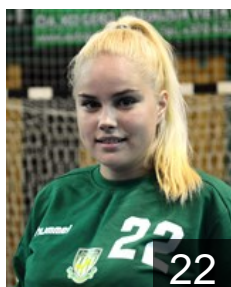

 LTU

Cizaite Asta

Position: Back
Place of birth: Vilnius
Date of birth: 06.07.1986
Height: 169 cm

 LTU

Gudaityte Neringa

Position: Line Player
Place of birth:
Date of birth: 24.06.1997
Height: 183 cm

 LTU

Iliciukaite Dovile

Position: Back
Place of birth: Utena
Date of birth: 26.09.1991
Height: -

 LTU

Janusauskaite Gabriele

Position: Goalkeeper
Place of birth: Kaunas
Date of birth: 16.06.1998
Height: 170 cm

 LTU

Jaskunaite Simona