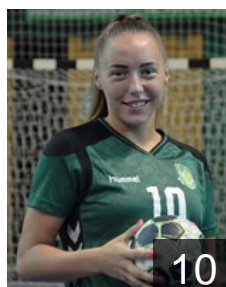

LTU

Zukovaite Laura

Position: Wing
Place of birth: Panevezys
Date of birth: 08.12.1994
Height: -

TEAM OFFICIALS

LTU

Skarbalius Antanas

Date of birth: 25.08.1947