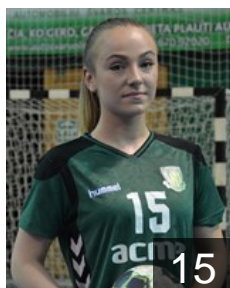

Position: Back
Place of birth: Kedainiai
Date of birth: 08.06.1996
Height: 170 cm

CLUB COMPETITIONS - DELEGATION LIST

Women's European Cup - Challenge Cup 2017/18

 **LTU** Zalgiris Kaunas - Players

 **LTU**

Stukaite Evelina

Position: Goalkeeper
Place of birth: Utena
Date of birth: 28.03.1995
Height: -

 **LTU**

Trusyte Gerda

Position: Wing
Place of birth: Vilnius
Date of birth: 22.09.1996
Height: 170 cm

 **LTU**

Vaiciute Gabriele

Position: Wing
Place of birth: Kaunas
Date of birth: 09.12.1999
Height: -

 **LTU**

Vaitkute Martina

Position: Wing
Place of birth: Utena
Date of birth: 17.04.1995
Height: -

 **LTU**

Verbovik Inesa