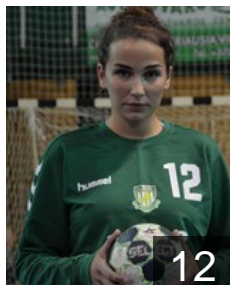

Position: Back
Place of birth: Garliava
Date of birth: 14.04.1996
Height: 175 cm

 LTU

Narauskaite Austeja

Position: Wing
Place of birth: Kaunas
Date of birth: 26.04.1999
Height: -

 LTU

Sidlauskyte Klaudija

Position: Back
Place of birth: Kedainiai
Date of birth: 08.06.1996
Height: 170 cm

CLUB COMPETITIONS - DELEGATION LIST

Women's European Cup - Challenge Cup 2017/18

 **LTU** Zalgiris Kaunas - Players

 **LTU**