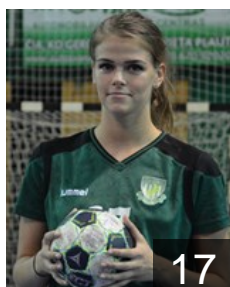

Stukaite Evelina

Position: Goalkeeper
Place of birth: Utena
Date of birth: 28.03.1995
Height: -

 **LTU**

Trusyte Gerda

Position: Wing
Place of birth: Vilnius
Date of birth: 22.09.1996
Height: 170 cm

 **LTU**

Vaiciute Gabriele

Position: Wing
Place of birth: Kaunas
Date of birth: 09.12.1999
Height: -

 **LTU**

Vaitkute Martina

Position: Wing
Place of birth: Utena
Date of birth: 17.04.1995
Height: -

 **LTU**

Verbovik Inesa

Position: Back
Place of birth: Vilnius
Date of birth: 21.11.1996
Height: 178 cm

 **LTU**

Zukovaite Laura

Position: Wing
Place of birth: Panevezys
Date of birth: 08.12.1994
Height: -

TEAM OFFICIALS

 **LTU**