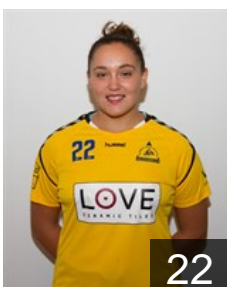

POR

Fernandes Soraia

Position: Line Player
Place of birth: Coimbra
Date of birth: 08.12.1995
Height: -