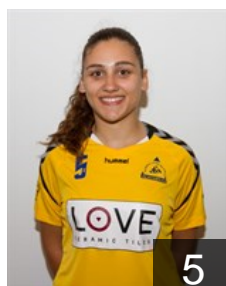

Ferreira Joana

Position: Line Player
Place of birth: Aveiro
Date of birth: 20.09.1997
Height: 185 cm

 POR

Freitas Rebeca

Position: Left Wing
Place of birth: Aveiro
Date of birth: 08.03.1999
Height: -

 POR

Goncalves Nadia

Position: Back
Place of birth: Águeda
Date of birth: 28.07.1999
Height: -

 POR

Loureiro Carolina

Position: Back
Place of birth: Vila Nova de Gaia
Date of birth: 02.05.1998
Height: -

 POR

Madail Andreia

Position: Goalkeeper
Place of birth: Aveiro
Date of birth: 31.05.1991
Height: 169 cm

 POR

Mendes Daniela

Position: Centre Back
Place of birth: Matosinhos
Date of birth: 15.01.1995
Height: 167 cm

 POR

Pinho Sara

Position: Back
Place of birth: Aveiro
Date of birth: 10.06.2000
Height: 169 cm

CLUB COMPETITIONS - DELEGATION LIST