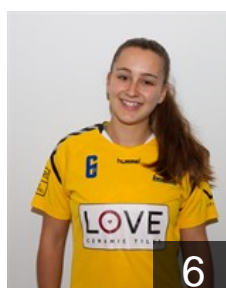

Position: Goalkeeper
Place of birth: Leiria
Date of birth: 10.06.1995
Height: 165 cm

 **POR**

Silva Ana Sofia

Position: Goalkeeper
Place of birth: V.N. Gaia
Date of birth: 16.05.1991
Height: 174 cm

 **POR**

Silva Eulalia

Position: Centre Back
Place of birth: S. João da
Date of birth: 10.04.2000
Height: 163 cm

 **POR**

Sousa Matilde

Position: Goalkeeper
Place of birth: Castelo Branco
Date of birth: 16.05.2000
Height: 179 cm

 **POR**

Vieira Rita

Position: Centre Back
Place of birth: Aveiro
Date of birth: 24.09.1998
Height: -

TEAM OFFICIALS

 **POR**

Neiva Carlos

Date of birth: 15.04.1980