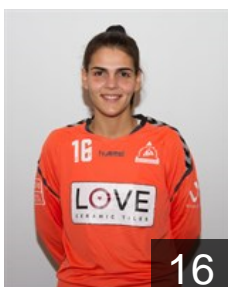

Position: Left Wing
Place of birth: Porto
Date of birth: 18.07.1988
Height: 160 cm

 **POR**

Silva Ana Carolina

Position: Back
Place of birth: Nazaré
Date of birth: 19.09.1997
Height: -

 **POR**

Silva Ana Isabel

Position: Goalkeeper
Place of birth: Leiria
Date of birth: 10.06.1995
Height: 165 cm

 **POR**

Silva Ana Sofia

Position: Goalkeeper
Place of birth: V.N. Gaia
Date of birth: 16.05.1991
Height: 174 cm

 **POR**

Silva Eulalia

Position: Centre Back
Place of birth: S. João da
Date of birth: 10.04.2000
Height: 163 cm

 **POR**

Sousa Matilde

Position: Goalkeeper
Place of birth: Castelo Branco
Date of birth: 16.05.2000
Height: 179 cm