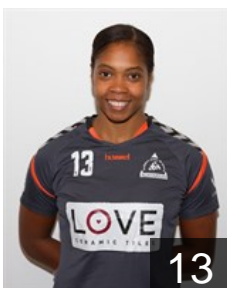

CLUB COMPETITIONS - DELEGATION LIST

Women's European Cup - Challenge Cup 2017/18

 POR Alavarium Love Tiles - Players

 POR

Abreu Ana Filipa

Position: Left Wing
Place of birth: Funchal
Date of birth: 05.02.1995
Height: 173 cm

 POR

Branquinho Francisca

Position: Back
Place of birth: Aveiro
Date of birth: 23.09.2000
Height: 176 cm

 POR

Correia Claudia

Position: Back
Place of birth: Lisboa
Date of birth: 22.05.1990
Height: 170 cm

 POR