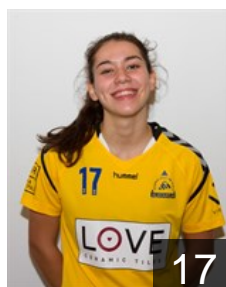

Position: Left Wing
Place of birth: Porto
Date of birth: 18.07.1988
Height: 160 cm

 **POR**

Silva Ana Carolina

Position: Back
Place of birth: Nazaré
Date of birth: 19.09.1997
Height: -

 **POR**

Silva Ana Isabel

Position: Goalkeeper
Place of birth: Leiria
Date of birth: 10.06.1995
Height: 165 cm

 **POR**

Silva Ana Sofia

Position: Goalkeeper
Place of birth: V.N. Gaia
Date of birth: 16.05.1991
Height: 174 cm

 **POR**

Silva Eulalia

Position: Centre Back
Place of birth: S. João da
Date of birth: 10.04.2000
Height: 163 cm

 **POR**

Sousa Matilde

Position: Goalkeeper
Place of birth: Castelo Branco
Date of birth: 16.05.2000
Height: 179 cm