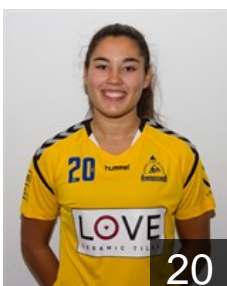

Domingues Soraia

Position: Wing
Place of birth: Coimbra
Date of birth: 03.09.1991
Height: 158 cm

 POR

Fernandes Soraia

Position: Line Player
Place of birth: Coimbra
Date of birth: 08.12.1995
Height: -

 POR

Ferreira Joana

Position: Line Player
Place of birth: Aveiro
Date of birth: 20.09.1997
Height: 185 cm

 POR

Freitas Rebeca

Position: Left Wing
Place of birth: Aveiro
Date of birth: 08.03.1999
Height: -

 POR

Goncalves Nadia