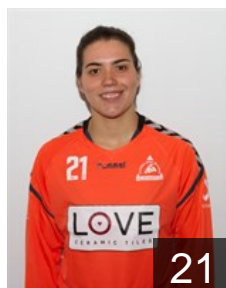

 POR

Mendes Daniela

Position: Centre Back
Place of birth: Matosinhos
Date of birth: 15.01.1995
Height: 167 cm

 POR

Pinho Sara

Position: Back
Place of birth: Aveiro
Date of birth: 10.06.2000
Height: 169 cm

CLUB COMPETITIONS - DELEGATION LIST

Women's European Cup - Challenge Cup 2017/18

 **POR** Alavarium Love Tiles - Players

 **POR**

Ramos Maria

Position: Right Wing
Place of birth: Aveiro
Date of birth: 01.04.1996
Height: 171 cm

 **POR**

Sampaio Ana Catarina

Position: Left Wing
Place of birth: Porto
Date of birth: 18.07.1988
Height: 160 cm

 **POR**

Silva Ana Carolina

Position: Back
Place of birth: Nazaré
Date of birth: 19.09.1997
Height: -

 **POR**

Silva Ana Isabel

Position: Goalkeeper
Place of birth: Leiria
Date of birth: 10.06.1995
Height: 165 cm

 **POR**

Silva Ana Sofia

Position: Goalkeeper
Place of birth: V.N. Gaia
Date of birth: 16.05.1991
Height: 174 cm

 **POR**