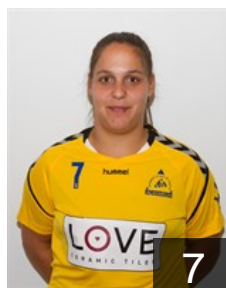

CLUB COMPETITIONS - DELEGATION LIST

Women's European Cup - Challenge Cup 2017/18

 POR Alavarium Love Tiles - Players

 POR

Abreu Ana Filipa

Position: Left Wing
Place of birth: Funchal
Date of birth: 05.02.1995
Height: 173 cm

 POR

Branquinho Francisca

Position: Back
Place of birth: Aveiro
Date of birth: 23.09.2000
Height: 176 cm

 POR

Correia Claudia

Position: Back
Place of birth: Lisboa
Date of birth: 22.05.1990
Height: 170 cm

 POR

Domingues Soraia

Position: Wing
Place of birth: Coimbra
Date of birth: 03.09.1991
Height: 158 cm

 POR

Fernandes Soraia

Position: Line Player
Place of birth: Coimbra
Date of birth: 08.12.1995
Height: -

 POR