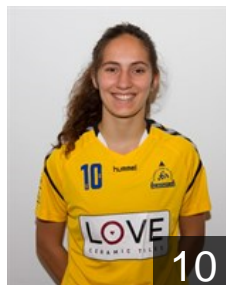

CLUB COMPETITIONS - DELEGATION LIST

Women's European Cup - Challenge Cup 2017/18

 POR Alavarium Love Tiles - Players

 POR

Abreu Ana Filipa

Position: Left Wing
Place of birth: Funchal
Date of birth: 05.02.1995
Height: 173 cm

 POR

Branquinho Francisca

Position: Back
Place of birth: Aveiro
Date of birth: 23.09.2000
Height: 176 cm

 POR

Correia Claudia

Position: Back
Place of birth: Lisboa
Date of birth: 22.05.1990
Height: 170 cm

 POR