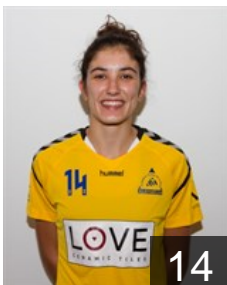

CLUB COMPETITIONS - DELEGATION LIST

Women's European Cup - Challenge Cup 2017/18

 POR Alavarium Love Tiles - Players

 POR

Abreu Ana Filipa

Position: Left Wing
Place of birth: Funchal
Date of birth: 05.02.1995
Height: 173 cm

 POR

Branquinho Francisca

Position: Back
Place of birth: Aveiro
Date of birth: 23.09.2000
Height: 176 cm

 POR

Correia Claudia

Position: Back
Place of birth: Lisboa
Date of birth: 22.05.1990
Height: 170 cm

 POR