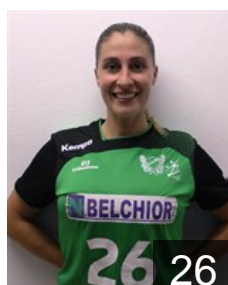

 POR  
**Bastos Adriana**  
Position: Wing  
Place of birth: Leiria  
Date of birth: 09.11.1994  
Height: 164 cm

 POR  
**Cardoso Isabel**  
Position: Goalkeeper  
Place of birth: Leiria  
Date of birth: 03.02.1998  
Height: -

 POR  
**Dinis Ana Patricia**  
Position: Centre Back  
Place of birth: Leiria  
Date of birth: 19.05.1985  
Height: 163 cm

 POR  
**Fernandes Patricia**  
Position: Back  
Place of birth: Luanda  
Date of birth: 13.06.1996  
Height: -

 POR  
**Ferreira Barbara**  
Position: Back  
Place of birth: leiria  
Date of birth: 28.08.1999  
Height: 169 cm

 POR  
**Gomes Carolina**  
Position: Wing  
Place of birth: Leiria  
Date of birth: 20.04.1996  
Height: -