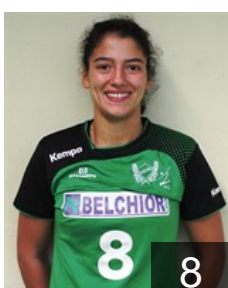

POR
Valente Neuza
Position: Back
Place of birth:
Date of birth: 13.08.1994
Height: -