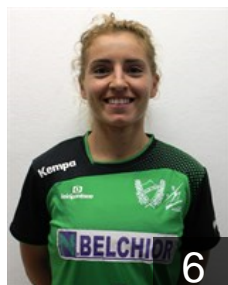

# CLUB COMPETITIONS - DELEGATION LIST

Women's European Cup - Challenge Cup 2017/18

 POR SIR 1MAIO/CJB - Players

 POR  
**Almeida Miriam**  
Position: Back  
Place of birth: Lisbon  
Date of birth: 21.03.1999  
Height: -

 POR  
**Alves Adriana**  
Position: Wing  
Place of birth: Leiria  
Date of birth: 15.06.1998  
Height: 168 cm

 POR  
**Amado Telma**  
Position: Line Player  
Place of birth: Leiria  
Date of birth: 19.02.1989  
Height: -

 POR  
**Bastos Adriana**  
Position: Wing  
Place of birth: Leiria  
Date of birth: 09.11.1994  
Height: 164 cm

 POR  
**Cardoso Isabel**  
Position: Goalkeeper  
Place of birth: Leiria  
Date of birth: 03.02.1998  
Height: -

 POR  
**Dinis Ana Patricia**  
Position: Centre Back  
Place of birth: Leiria  
Date of birth: 19.05.1985  
Height: 163 cm

 POR  
**Fernandes Patricia**  
Position: Back  
Place of birth: Luanda  
Date of birth: 13.06.1996  
Height: -