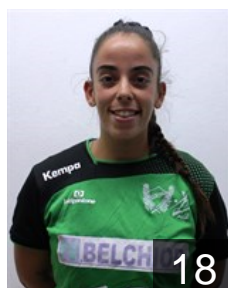

 POR  
**Neves Ana Rita**  
Position: Centre Back  
Place of birth: Gaia  
Date of birth: 14.06.1996  
Height: 164 cm

# CLUB COMPETITIONS - DELEGATION LIST

Women's European Cup - Challenge Cup 2017/18

 POR SIR 1MAIO/CJB - Players

---

 POR  
**Periquito Luana**  
Position: Wing  
Place of birth: Nazare  
Date of birth: 13.08.1999  
Height: -

 POR  
**Sarmiento Raquel**  
Position: Wing  
Place of birth: santarem  
Date of birth: 03.05.1994  
Height: 162 cm

 MDA  
**Talmaci Mihaela**  
Position: Back  
Place of birth: Moldavia  
Date of birth: 20.04.1993  
Height: 173 cm

 POR  
**Tavares Roque Diana**  
Position: Goalkeeper  
Place of birth: Oliveira de  
Date of birth: 26.02.1987  
Height: 169 cm

 POR  
**Valente Neuza**  
Position: Back  
Place of birth:  
Date of birth: 13.08.1994  
Height: -