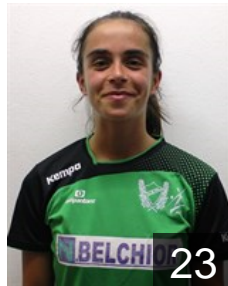

# CLUB COMPETITIONS - DELEGATION LIST

Women's European Cup - Challenge Cup 2017/18

 POR SIR 1MAIO/CJB - Players

 POR  
**Almeida Miriam**  
Position: Back  
Place of birth: Lisbon  
Date of birth: 21.03.1999  
Height: -

 POR  
**Alves Adriana**  
Position: Wing  
Place of birth: Leiria  
Date of birth: 15.06.1998  
Height: 168 cm

 POR  
**Amado Telma**  
Position: Line Player  
Place of birth: Leiria  
Date of birth: 19.02.1989  
Height: -

 POR  
**Bastos Adriana**  
Position: Wing  
Place of birth: Leiria  
Date of birth: 09.11.1994  
Height: 164 cm

 POR  
**Cardoso Isabel**  
Position: Goalkeeper  
Place of birth: Leiria  
Date of birth: 03.02.1998  
Height: -

 POR  
**Dinis Ana Patricia**  
Position: Centre Back  
Place of birth: Leiria  
Date of birth: 19.05.1985  
Height: 163 cm

 POR  
**Fernandes Patricia**  
Position: Back  
Place of birth: Luanda  
Date of birth: 13.06.1996  
Height: -