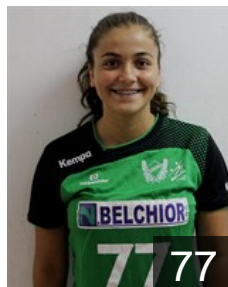

# CLUB COMPETITIONS - DELEGATION LIST

Women's European Cup - Challenge Cup 2017/18

 POR SIR 1MAIO/CJB - Players

 POR  
**Almeida Miriam**  
Position: Back  
Place of birth: Lisbon  
Date of birth: 21.03.1999  
Height: -

 POR  
**Alves Adriana**  
Position: Wing  
Place of birth: Leiria  
Date of birth: 15.06.1998  
Height: 168 cm

 POR  
**Amado Telma**  
Position: Line Player  
Place of birth: Leiria  
Date of birth: 19.02.1989  
Height: -

 POR  
**Bastos Adriana**  
Position: Wing  
Place of birth: Leiria  
Date of birth: 09.11.1994  
Height: 164 cm

 POR  
**Cardoso Isabel**  
Position: Goalkeeper  
Place of birth: Leiria  
Date of birth: 03.02.1998  
Height: -

 POR  
**Dinis Ana Patricia**  
Position: Centre Back  
Place of birth: Leiria  
Date of birth: 19.05.1985  
Height: 163 cm

 POR  
**Fernandes Patricia**  
Position: Back  
Place of birth: Luanda  
Date of birth: 13.06.1996  
Height: -