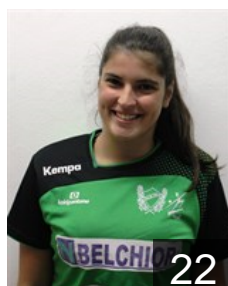

 POR  
**Alves Adriana**  
Position: Wing  
Place of birth: Leiria  
Date of birth: 15.06.1998  
Height: 168 cm

 POR  
**Amado Telma**  
Position: Line Player  
Place of birth: Leiria  
Date of birth: 19.02.1989  
Height: -

 POR  
**Bastos Adriana**  
Position: Wing  
Place of birth: Leiria  
Date of birth: 09.11.1994  
Height: 164 cm

 POR  
**Cardoso Isabel**  
Position: Goalkeeper  
Place of birth: Leiria  
Date of birth: 03.02.1998  
Height: -

 POR  
**Dinis Ana Patricia**  
Position: Centre Back  
Place of birth: Leiria  
Date of birth: 19.05.1985  
Height: 163 cm

 POR  
**Fernandes Patricia**  
Position: Back  
Place of birth: Luanda  
Date of birth: 13.06.1996  
Height: -