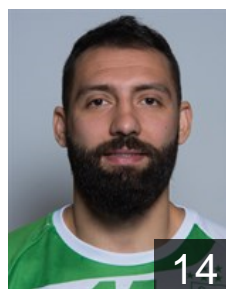

GRE

Tsatso Christo

Position: Right Back
Place of birth: Erseka
Date of birth: 11.10.1988
Height: 188 cm
Weight: 97 kg