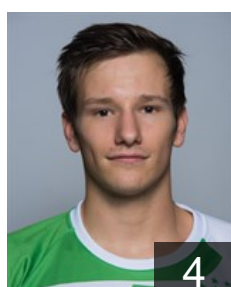

LUX
Karp Lenny
Position: Centre Back
Place of birth: Luxembourg
Date of birth: 02.05.1998
Height: 176 cm
Weight: 70 kg