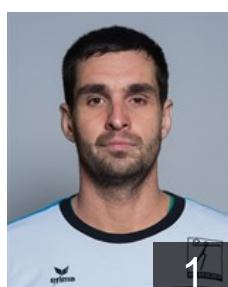

 LUX
Brittner Ben
Position: Left Wing
Place of birth: Luxembourg
Date of birth: 04.04.2000
Height: 174 cm
Weight: 68 kg

 FRA
Geoffroy Guillaume
Position: Left Wing
Place of birth: Boulay
Date of birth: 13.03.1978
Height: 185 cm
Weight: 85 kg

 GER
Gerber Björn
Position: Centre Back
Place of birth: Bühl
Date of birth: 07.12.1984
Height: 185 cm
Weight: 85 kg

 FRA
Goemare Loic
Position: Left Back
Place of birth: Saint-Quentin
Date of birth: 28.01.1988
Height: 190 cm
Weight: 93 kg

 LUX
Guden Raphael
Position: Centre Back
Place of birth: Luxembourg
Date of birth: 22.11.2000
Height: 183 cm
Weight: 87 kg

 LUX
Karp Lenny
Position: Centre Back
Place of birth: Luxembourg
Date of birth: 02.05.1998
Height: 176 cm
Weight: 70 kg