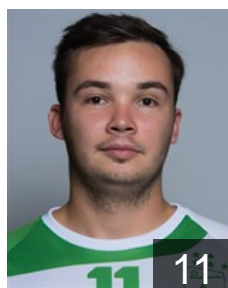

CLUB COMPETITIONS - DELEGATION LIST

Men's European Cup - Challenge Cup 2017/18

 LUX HC Berchem - Players

 POR
Almeida Verissimo J.
Position: Line Player
Place of birth: Lissabon
Date of birth: 04.05.1990
Height: 190 cm
Weight: 93 kg

 LUX
Biel Antoine
Position: Right Wing
Place of birth: Luxembourg
Date of birth: 11.10.1994
Height: 187 cm
Weight: 94 kg

 LUX
Biel Leon
Position: Left Back
Place of birth: Dudelange
Date of birth: 30.01.1997
Height: 194 cm
Weight: 100 kg

 LUX
Brittner Ben
Position: Left Wing
Place of birth: Luxembourg
Date of birth: 04.04.2000
Height: 174 cm
Weight: 68 kg

 FRA
Geoffroy Guillaume
Position: Left Wing
Place of birth: Boulay
Date of birth: 13.03.1978
Height: 185 cm
Weight: 85 kg

 GER
Gerber Björn
Position: Centre Back
Place of birth: Bühl
Date of birth: 07.12.1984
Height: 185 cm
Weight: 85 kg

 FRA
Goemare Loic
Position: Left Back
Place of birth: Saint-Quentin
Date of birth: 28.01.1988
Height: 190 cm
Weight: 93 kg