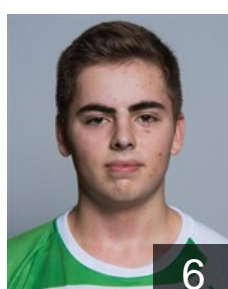

 LUX
Biel Antoine
Position: Right Wing
Place of birth: Luxembourg
Date of birth: 11.10.1994
Height: 187 cm
Weight: 94 kg

 LUX
Biel Leon
Position: Left Back
Place of birth: Dudelange
Date of birth: 30.01.1997
Height: 194 cm
Weight: 100 kg

 LUX
Brittner Ben
Position: Left Wing
Place of birth: Luxembourg
Date of birth: 04.04.2000
Height: 174 cm
Weight: 68 kg

 FRA
Geoffroy Guillaume
Position: Left Wing
Place of birth: Boulay
Date of birth: 13.03.1978
Height: 185 cm
Weight: 85 kg

 GER
Gerber Björn
Position: Centre Back
Place of birth: Bühl
Date of birth: 07.12.1984
Height: 185 cm
Weight: 85 kg

 FRA
Goemare Loic
Position: Left Back
Place of birth: Saint-Quentin
Date of birth: 28.01.1988
Height: 190 cm
Weight: 93 kg