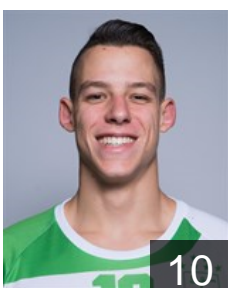

 LUX

Sinner Tom

Position: Left Wing
Place of birth: Niedercorn
Date of birth: 11.07.1998
Height: 178 cm
Weight: 76 kg

 LUX

Stein Cedric

Position: Left Wing
Place of birth: Bogota
Date of birth: 16.01.1989
Height: 179 cm
Weight: 100 kg

 SRB

Stupar Marco

Position: Line Player
Place of birth: Belgrad
Date of birth: 08.12.1981
Height: 182 cm
Weight: 95 kg

 GRE

Tsatso Christo

Position: Right Back
Place of birth: Erseka
Date of birth: 11.10.1988
Height: 188 cm
Weight: 97 kg