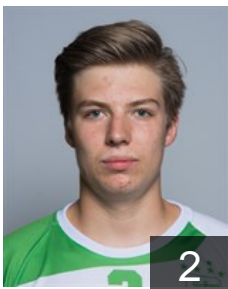

 LUX
Mihnjak Gil
Position: Right Wing
Place of birth: Luxembourg
Date of birth: 13.03.1999
Height: 180 cm
Weight: 75 kg

CLUB COMPETITIONS - DELEGATION LIST

Men's European Cup - Challenge Cup 2017/18

 LUX HC Berchem - Players

 LUX

Moreira Steve

Position: Goalkeeper
Place of birth: Esch/Alzette
Date of birth: 25.12.1988
Height: 18100 cm
Weight: 78 kg

 LUX

Pietrasik Ariel

Position: Left Back
Place of birth: Luxembourg
Date of birth: 21.10.1999
Height: 198 cm
Weight: 92 kg

 LUX

Reding Nick

Position: Right Wing
Place of birth: Luxembourg
Date of birth: 26.10.1999
Height: 185 cm
Weight: 72 kg

 LUX

Schmale Jean Christoph

Position: Line Player
Place of birth: Ettelbruck
Date of birth: 01.06.1999
Height: 178 cm
Weight: 84 kg

 LUX

Sinner Tom

Position: Left Wing
Place of birth: Niedercorn
Date of birth: 11.07.1998
Height: 178 cm
Weight: 76 kg

 LUX

Stein Cedric

Position: Left Wing
Place of birth: Bogota
Date of birth: 16.01.1989
Height: 179 cm
Weight: 100 kg