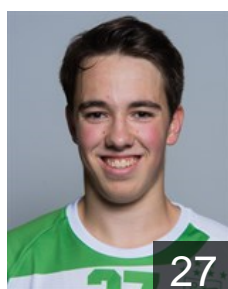

CLUB COMPETITIONS - DELEGATION LIST

Men's European Cup - Challenge Cup 2017/18

 LUX HC Berchem - Players

 POR
Almeida Verissimo J.
Position: Line Player
Place of birth: Lissabon
Date of birth: 04.05.1990
Height: 190 cm
Weight: 93 kg

 LUX
Biel Antoine
Position: Right Wing
Place of birth: Luxembourg
Date of birth: 11.10.1994
Height: 187 cm
Weight: 94 kg

 LUX
Biel Leon
Position: Left Back
Place of birth: Dudelange
Date of birth: 30.01.1997
Height: 194 cm
Weight: 100 kg

 LUX
Brittner Ben
Position: Left Wing
Place of birth: Luxembourg
Date of birth: 04.04.2000
Height: 174 cm
Weight: 68 kg

 FRA
Geoffroy Guillaume
Position: Left Wing
Place of birth: Boulay
Date of birth: 13.03.1978
Height: 185 cm
Weight: 85 kg

 GER
Gerber Björn
Position: Centre Back
Place of birth: Bühl
Date of birth: 07.12.1984
Height: 185 cm
Weight: 85 kg

 FRA
Goemare Loic
Position: Left Back
Place of birth: Saint-Quentin
Date of birth: 28.01.1988
Height: 190 cm
Weight: 93 kg