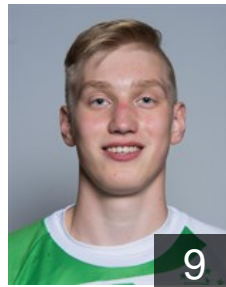

 HUN
Liszkai Szilveszter
Position: Goalkeeper
Place of birth: Győr
Date of birth: 01.03.1987
Height: 199 cm
Weight: 103 kg

 LUX
Majerus Mike
Position:
Place of birth: Luxembourg
Date of birth: 02.11.1975
Height: 185 cm
Weight: 83 kg

 LUX
Mihnjak Gil
Position: Right Wing
Place of birth: Luxembourg
Date of birth: 13.03.1999
Height: 180 cm
Weight: 75 kg

CLUB COMPETITIONS - DELEGATION LIST

Men's European Cup - Challenge Cup 2017/18

 LUX HC Berchem - Players

 LUX

Moreira Steve

Position: Goalkeeper
Place of birth: Esch/Alzette
Date of birth: 25.12.1988
Height: 18100 cm
Weight: 78 kg

 LUX

Pietrasik Ariel

Position: Left Back
Place of birth: Luxembourg
Date of birth: 21.10.1999
Height: 198 cm
Weight: 92 kg