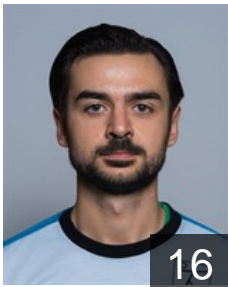

 GER
Gerber Björn
Position: Centre Back
Place of birth: Bühl
Date of birth: 07.12.1984
Height: 185 cm
Weight: 85 kg

 FRA
Goemare Loic
Position: Left Back
Place of birth: Saint-Quentin
Date of birth: 28.01.1988
Height: 190 cm
Weight: 93 kg

 LUX
Guden Raphael
Position: Centre Back
Place of birth: Luxembourg
Date of birth: 22.11.2000
Height: 183 cm
Weight: 87 kg

 LUX
Karp Lenny
Position: Centre Back
Place of birth: Luxembourg
Date of birth: 02.05.1998
Height: 176 cm
Weight: 70 kg

 HUN
Liszkai Szilveszter
Position: Goalkeeper
Place of birth: Győr
Date of birth: 01.03.1987
Height: 199 cm
Weight: 103 kg

 LUX
Majerus Mike
Position:
Place of birth: Luxembourg
Date of birth: 02.11.1975
Height: 185 cm
Weight: 83 kg

 LUX
Mihnjak Gil
Position: Right Wing
Place of birth: Luxembourg
Date of birth: 13.03.1999
Height: 180 cm
Weight: 75 kg

CLUB COMPETITIONS - DELEGATION LIST

Men's European Cup - Challenge Cup 2017/18

 LUX HC Berchem - Players