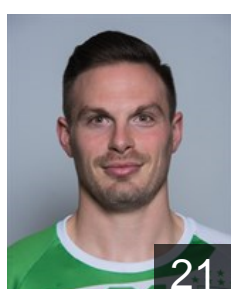

 LUX
Biel Antoine
Position: Right Wing
Place of birth: Luxembourg
Date of birth: 11.10.1994
Height: 187 cm
Weight: 94 kg

 LUX
Biel Leon
Position: Left Back
Place of birth: Dudelange
Date of birth: 30.01.1997
Height: 194 cm
Weight: 100 kg

 LUX
Brittner Ben
Position: Left Wing
Place of birth: Luxembourg
Date of birth: 04.04.2000
Height: 174 cm
Weight: 68 kg

 FRA
Geoffroy Guillaume
Position: Left Wing
Place of birth: Boulay
Date of birth: 13.03.1978
Height: 185 cm
Weight: 85 kg

 GER
Gerber Björn
Position: Centre Back
Place of birth: Bühl
Date of birth: 07.12.1984
Height: 185 cm
Weight: 85 kg

 FRA
Goemare Loic
Position: Left Back
Place of birth: Saint-Quentin
Date of birth: 28.01.1988
Height: 190 cm
Weight: 93 kg