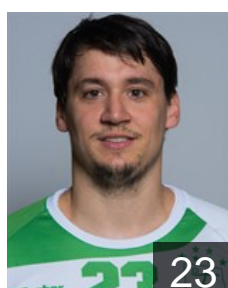

CLUB COMPETITIONS - DELEGATION LIST

Men's European Cup - Challenge Cup 2017/18

 LUX HC Berchem - Players

 POR
Almeida Verissimo J.
Position: Line Player
Place of birth: Lissabon
Date of birth: 04.05.1990
Height: 190 cm
Weight: 93 kg

 LUX
Biel Antoine
Position: Right Wing
Place of birth: Luxembourg
Date of birth: 11.10.1994
Height: 187 cm
Weight: 94 kg

 LUX
Biel Leon
Position: Left Back
Place of birth: Dudelange
Date of birth: 30.01.1997
Height: 194 cm
Weight: 100 kg

 LUX
Brittner Ben
Position: Left Wing
Place of birth: Luxembourg
Date of birth: 04.04.2000
Height: 174 cm
Weight: 68 kg

 FRA
Geoffroy Guillaume
Position: Left Wing
Place of birth: Boulay
Date of birth: 13.03.1978
Height: 185 cm
Weight: 85 kg

 GER
Gerber Björn
Position: Centre Back
Place of birth: Bühl
Date of birth: 07.12.1984
Height: 185 cm
Weight: 85 kg

 FRA
Goemare Loic
Position: Left Back
Place of birth: Saint-Quentin
Date of birth: 28.01.1988
Height: 190 cm
Weight: 93 kg