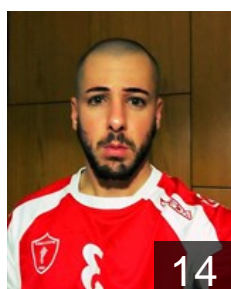

CLUB COMPETITIONS - DELEGATION LIST

Men's European Cup - Challenge Cup 2017/18

 CYP Proodeftikos Paphos - Players

 CYP

Argyrou Kostas

Position: Right Back
Place of birth: Paphos
Date of birth: 12.05.2000
Height: 185 cm
Weight: 70 kg

 CYP

Christofi Lenos

Position: Left Back
Place of birth: Paphos
Date of birth: 06.11.1985
Height: 173 cm
Weight: 73 kg

 CYP

Christoforou Christoforos

Position: Right Wing
Place of birth: Paphos
Date of birth: 22.08.1989
Height: 185 cm
Weight: 83 kg