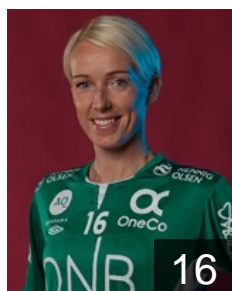

NOR
Lunde Katrine
Position: Goalkeeper
Place of birth: Kristiansand
Date of birth: 30.03.1980
Height: 181 cm