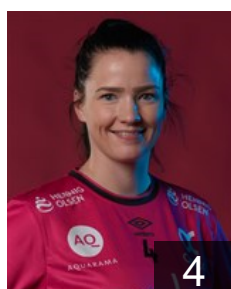

## Noersteboe Kristin

Position: Right Back  
Place of birth: Bærum  
Date of birth: 09.09.1990  
Height: 178 cm

 NOR

## Olsen Karoline

Position: Left Wing  
Place of birth: Kristiansand  
Date of birth: 16.06.1998  
Height: 171 cm

 NOR