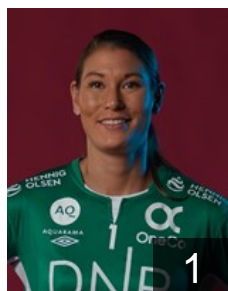

# CLUB COMPETITIONS - DELEGATION LIST

Women's European Cup - EHF Cup 2017/18

 NOR *Vipers Kristiansand - Players*

 NOR  
**Arntzen Emilie Hegh**  
Position: Back  
Place of birth: Skien  
Date of birth: 01.01.1994  
Height: 183 cm

 NOR  
**Dahlum Karine Emilie**  
Position: Right Wing  
Place of birth: Kristiansand  
Date of birth: 16.12.1999  
Height: 175 cm

 NOR  
**Fagerheim Eline**  
Position: Goalkeeper  
Place of birth: Gjøvik  
Date of birth: 19.06.1998  
Height: 180 cm

 NOR  
**Hauge Sakura**  
Position: Goalkeeper  
Place of birth: Bergen  
Date of birth: 07.01.1987  
Height: 174 cm

 NOR  
**Jensen Lina Marie**  
Position: Back  
Place of birth: Stavanger  
Date of birth: 15.03.1996  
Height: 182 cm