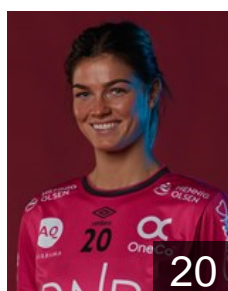

 NOR  
**Hauge Sakura**  
Position: Goalkeeper  
Place of birth: Bergen  
Date of birth: 07.01.1987  
Height: 174 cm

 NOR  
**Jensen Lina Marie**  
Position: Back  
Place of birth: Stavanger  
Date of birth: 15.03.1996  
Height: 182 cm

 NOR  
**Jonassen Vilde Kaurin**  
Position: Left Wing  
Place of birth: Kristiansand  
Date of birth: 01.09.1992  
Height: -

 DEN  
**Kristensen Mathilde**  
Position: Line Player  
Place of birth: Viborg  
Date of birth: 07.04.1993  
Height: 177 cm