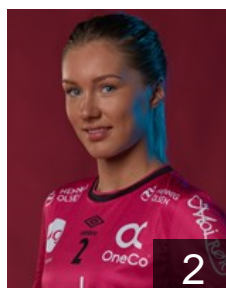

 NOR  
**Naes Andersen S.**  
Position: Left Wing  
Place of birth: Skien  
Date of birth: 12.11.1996  
Height: 175 cm

## Noersteboe Kristin

Position: Right Back  
Place of birth: Bærum  
Date of birth: 09.09.1990  
Height: 178 cm

 NOR