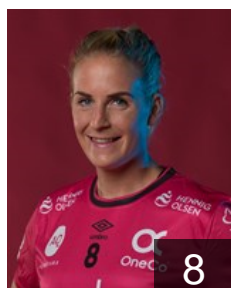

CLUB COMPETITIONS - DELEGATION LIST

Women's European Cup - EHF Cup 2017/18

NOR *Vipers Kristiansand - Players*

NOR

Noersteboe Kristin

Position: Right Back
Place of birth: Bærum
Date of birth: 09.09.1990
Height: 178 cm