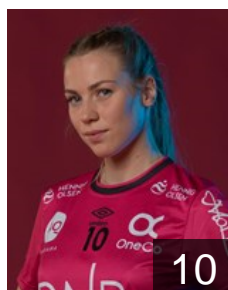

 NOR  
**Dahlum Karine Emilie**  
Position: Right Wing  
Place of birth: Kristiansand  
Date of birth: 16.12.1999  
Height: 175 cm

 NOR  
**Fagerheim Eline**  
Position: Goalkeeper  
Place of birth: Gjøvik  
Date of birth: 19.06.1998  
Height: 180 cm

 NOR  
**Hauge Sakura**  
Position: Goalkeeper  
Place of birth: Bergen  
Date of birth: 07.01.1987  
Height: 174 cm

 NOR  
**Jensen Lina Marie**  
Position: Back  
Place of birth: Stavanger  
Date of birth: 15.03.1996  
Height: 182 cm