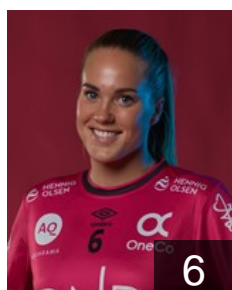

NOR
Larsen Aune Malin
Position: Right Wing
Place of birth: Ranheim
Date of birth: 04.03.1995
Height: 165 cm