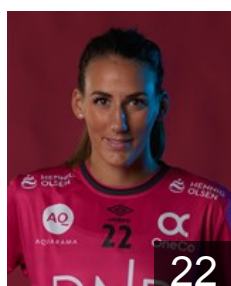

## Skaug Pernille Wang

Position: Right Wing  
Place of birth: Halden  
Date of birth: 29.01.1992  
Height: 178 cm

 NOR

## Sulland Linn Jorum

Position: Right Back  
Place of birth: Oslo  
Date of birth: 15.07.1984  
Height: 178 cm

 NOR