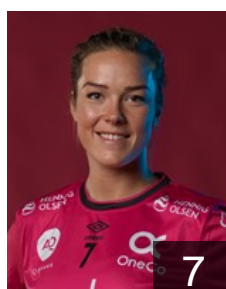

NOR

Skaar Brattset Kari

Position: Line Player
Place of birth: Fredrikstad
Date of birth: 15.02.1991
Height: 183 cm