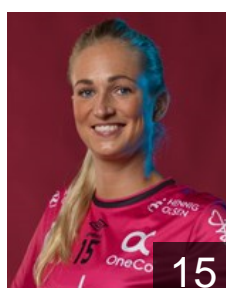

## Skaar Brattset Kari

Position: Line Player  
Place of birth: Fredrikstad  
Date of birth: 15.02.1991  
Height: 183 cm

 NOR

## Skaug Pernille Wang

Position: Right Wing  
Place of birth: Halden  
Date of birth: 29.01.1992  
Height: 178 cm

 NOR