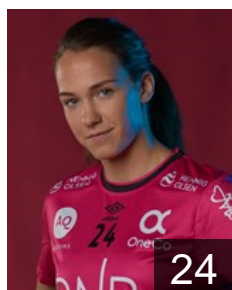

NOR
Jensen Lina Marie
Position: Back
Place of birth: Stavanger
Date of birth: 15.03.1996
Height: 182 cm