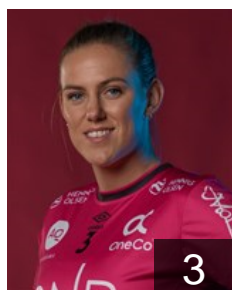

# CLUB COMPETITIONS - DELEGATION LIST

Women's European Cup - EHF Cup 2017/18

 NOR *Vipers Kristiansand - Players*

 NOR  
**Arntzen Emilie Hegh**  
Position: Back  
Place of birth: Skien  
Date of birth: 01.01.1994  
Height: 183 cm