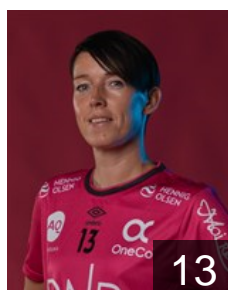

 NOR  
**Hauge Sakura**  
Position: Goalkeeper  
Place of birth: Bergen  
Date of birth: 07.01.1987  
Height: 174 cm

 NOR  
**Jensen Lina Marie**  
Position: Back  
Place of birth: Stavanger  
Date of birth: 15.03.1996  
Height: 182 cm

 NOR  
**Jonassen Vilde Kaurin**  
Position: Left Wing  
Place of birth: Kristiansand  
Date of birth: 01.09.1992  
Height: -

 DEN  
**Kristensen Mathilde**  
Position: Line Player  
Place of birth: Viborg  
Date of birth: 07.04.1993  
Height: 177 cm

 NOR  
**Kristiansen Jeanett**  
Position: Left Back  
Place of birth: Stavanger  
Date of birth: 24.12.1992  
Height: -

 NOR  
**Larsen Aune Malin**  
Position: Right Wing  
Place of birth: Ranheim  
Date of birth: 04.03.1995  
Height: 165 cm