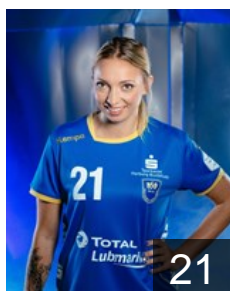

CLUB COMPETITIONS - DELEGATION LIST

Women's European Cup - EHF Cup 2017/18

 GER Buxtehuder SV - Players

 GER
Axmann Natalie
Position: Centre Back
Place of birth: Buxtehude
Date of birth: 03.11.1997
Height: 177 cm

 GER
Bölk Emily
Position: Left Back
Place of birth: Buxtehude
Date of birth: 26.04.1998
Height: 184 cm

 GER
Borutta Lisa
Position: Right Back
Place of birth: Cuxhaven
Date of birth: 03.12.1997
Height: 180 cm

 GER
Filter Katharina
Position: Goalkeeper
Place of birth: Hamburg
Date of birth: 04.02.1999
Height: -

 GER
Fischer Lone
Position: Left Back
Place of birth: Schleswig
Date of birth: 08.09.1988
Height: 165 cm

 GER
Geist Svea
Position: Line Player
Place of birth: Hamburg
Date of birth: 07.02.1998
Height: 176 cm

 NED
Goos Michelle
Position: Left Wing
Place of birth: Amsterdam
Date of birth: 27.12.1989
Height: 178 cm