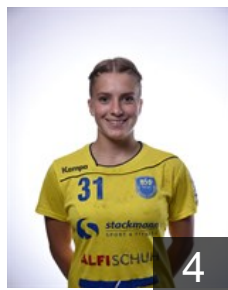

 GER
Bölk Emily
Position: Left Back
Place of birth: Buxtehude
Date of birth: 26.04.1998
Height: 184 cm

 GER
Borutta Lisa
Position: Right Back
Place of birth: Cuxhaven
Date of birth: 03.12.1997
Height: 180 cm

 GER
Filter Katharina
Position: Goalkeeper
Place of birth: Hamburg
Date of birth: 04.02.1999
Height: -

 GER
Fischer Lone
Position: Left Back
Place of birth: Schleswig
Date of birth: 08.09.1988
Height: 165 cm

 GER
Geist Svea
Position: Line Player
Place of birth: Hamburg
Date of birth: 07.02.1998
Height: 176 cm

 NED
Goos Michelle
Position: Left Wing
Place of birth: Amsterdam
Date of birth: 27.12.1989
Height: 178 cm

 GER
Gronemann Julia
Position: Goalkeeper
Place of birth: Kassel
Date of birth: 17.02.1985
Height: 183 cm

 GER
Gubernatis Friederike
Position: Right Back
Place of birth: Hamburg
Date of birth: 01.04.1988
Height: 177 cm