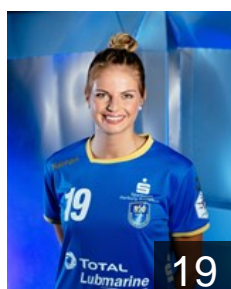

 GER

Meier Katharina

Position: Right Wing
Place of birth: Bremen
Date of birth: 09.07.1998
Height: -

 NED

Nijboer Yara Maria

Position: Right Back
Place of birth: Deventer
Date of birth: 17.09.1992
Height: 173 cm

 GER

Oldenburg Jessica

Position: Left Back
Place of birth: Wismar
Date of birth: 28.08.1991
Height: 182 cm

 GER

Peveling Antje

Position: Goalkeeper
Place of birth: Rostock
Date of birth: 15.08.1988
Height: 181 cm