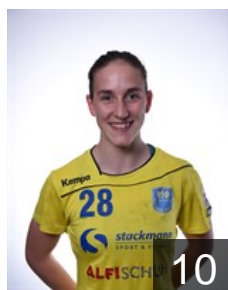

CLUB COMPETITIONS - DELEGATION LIST

Women's European Cup - EHF Cup 2017/18

 GER Buxtehuder SV - Players

 GER
Axmann Natalie
Position: Centre Back
Place of birth: Buxtehude
Date of birth: 03.11.1997
Height: 177 cm

 GER
Bölk Emily
Position: Left Back
Place of birth: Buxtehude
Date of birth: 26.04.1998
Height: 184 cm

 GER
Borutta Lisa
Position: Right Back
Place of birth: Cuxhaven
Date of birth: 03.12.1997
Height: 180 cm

 GER
Filter Katharina
Position: Goalkeeper
Place of birth: Hamburg
Date of birth: 04.02.1999
Height: -

 GER
Fischer Lone
Position: Left Back
Place of birth: Schleswig
Date of birth: 08.09.1988
Height: 165 cm

 GER
Geist Svea
Position: Line Player
Place of birth: Hamburg
Date of birth: 07.02.1998
Height: 176 cm

 NED
Goos Michelle
Position: Left Wing
Place of birth: Amsterdam
Date of birth: 27.12.1989
Height: 178 cm