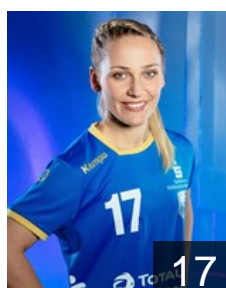

 GER

Oldenburg Jessica

Position: Left Back
Place of birth: Wismar
Date of birth: 28.08.1991
Height: 182 cm

 GER

Peveling Antje

Position: Goalkeeper
Place of birth: Rostock
Date of birth: 15.08.1988
Height: 181 cm

 GER

Prior Lisa

Position: Centre Back
Place of birth: Buxtehude
Date of birth: 29.12.1990
Height: 172 cm

 GER

Prior Paula

Position: Left Back
Place of birth: Buxtehude
Date of birth: 25.02.1997
Height: 175 cm

 GER

Rührter Lea

Position: Goalkeeper
Place of birth: Hamburg
Date of birth: 12.02.1998
Height: -

 GER

Schirmer Maike

Position: Right Wing
Place of birth: Kaltenkirchen
Date of birth: 23.05.1990
Height: 165 cm