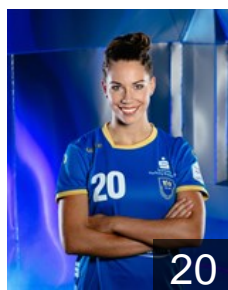

CLUB COMPETITIONS - DELEGATION LIST

Women's European Cup - EHF Cup 2017/18

 GER Buxtehuder SV - Players

 GER
Axmann Natalie
Position: Centre Back
Place of birth: Buxtehude
Date of birth: 03.11.1997
Height: 177 cm

 GER
Bölk Emily
Position: Left Back
Place of birth: Buxtehude
Date of birth: 26.04.1998
Height: 184 cm

 GER
Borutta Lisa
Position: Right Back
Place of birth: Cuxhaven
Date of birth: 03.12.1997
Height: 180 cm