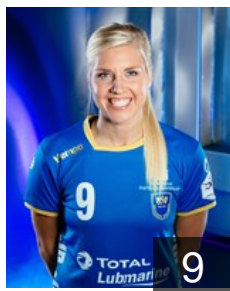

DEN
Haurum Christina
Position: Line Player
Place of birth: Frederiksberg
Date of birth: 09.02.1989
Height: 180 cm