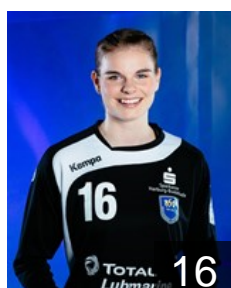

 GER

Oldenburg Jessica

Position: Left Back
Place of birth: Wismar
Date of birth: 28.08.1991
Height: 182 cm

 GER

Peveling Antje

Position: Goalkeeper
Place of birth: Rostock
Date of birth: 15.08.1988
Height: 181 cm

 GER

Prior Lisa

Position: Centre Back
Place of birth: Buxtehude
Date of birth: 29.12.1990
Height: 172 cm

 GER

Prior Paula

Position: Left Back
Place of birth: Buxtehude
Date of birth: 25.02.1997
Height: 175 cm

 GER

Rührter Lea

Position: Goalkeeper
Place of birth: Hamburg
Date of birth: 12.02.1998
Height: -

 GER

Schirmer Maike

Position: Right Wing
Place of birth: Kaltenkirchen
Date of birth: 23.05.1990
Height: 165 cm