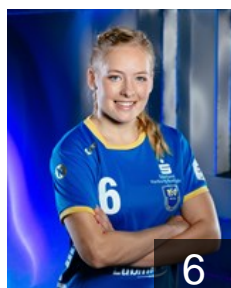

CLUB COMPETITIONS - DELEGATION LIST

Women's European Cup - EHF Cup 2017/18

GER Buxtehuder SV - Players

GER

Meier Katharina

Position: Right Wing
Place of birth: Bremen
Date of birth: 09.07.1998
Height: -