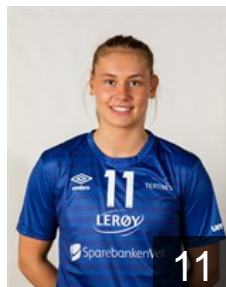

 NOR

Lygren Julie

Position: Wing
Place of birth: Bergen
Date of birth: 24.10.1994
Height: 170 cm

 NOR

Mjaerum Mina

Position: Back
Place of birth: Stavanger
Date of birth: 10.06.1993
Height: 170 cm

CLUB COMPETITIONS - DELEGATION LIST

Women's European Cup - EHF Cup 2017/18

 NOR Tertnes Bergen - Players

 NOR

Sørheim Bodil

Position: Wing
Place of birth: Stavanger
Date of birth: 22.07.1994
Height: 170 cm

 NOR

Solaas Kjerstin Boge

Position: Back
Place of birth: Dale
Date of birth: 31.12.1997
Height: 182 cm

 SWE

Stankiewicz Thea

Position: Back
Place of birth: Bergen
Date of birth: 19.01.1998
Height: 177 cm

Left Club

 NOR

Lied Maren Roll

Position: Back
Place of birth: Bergen
Date of birth: 15.01.1992
Height: 170 cm