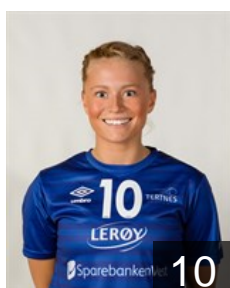

Bergset M.

Position: Wing
Place of birth: Bergen
Date of birth: 19.08.1996
Height: 170 cm

 NOR

Davidsen Marie

Position: Goalkeeper
Place of birth: Bergen
Date of birth: 20.08.1993
Height: 170 cm

 NOR

Hagerup Nora

Position: Wing
Place of birth: Bergen
Date of birth: 04.09.2000
Height: 165 cm

 NOR

Haugstvedt E.

Position: Back
Place of birth: Bergen
Date of birth: 23.03.2000
Height: 175 cm

 NOR

Hilby Madeleine

Position: Back
Place of birth: Bergen
Date of birth: 04.03.1995
Height: 170 cm

 NOR

Jakobsen Caroline Aar

Position: Line Player
Place of birth: Trondheim
Date of birth: 27.12.1994
Height: 170 cm

 NOR

Johansen Vilde Ingeborg

Position: Line Player
Place of birth: Tønsberg
Date of birth: 25.07.1994
Height: -