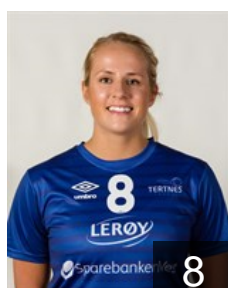

 NOR

Kjellerod Martine

Position: Line Player
Place of birth: Bergen
Date of birth: 28.02.1997
Height: 170 cm

 NOR

Lien Josefine Gundersen

Position: Goalkeeper
Place of birth: Bergen
Date of birth: 24.05.1996
Height: 170 cm

 NOR

Lygren Julie

Position: Wing
Place of birth: Bergen
Date of birth: 24.10.1994
Height: 170 cm

 NOR

Mjaerum Mina

Position: Back
Place of birth: Stavanger
Date of birth: 10.06.1993
Height: 170 cm

CLUB COMPETITIONS - DELEGATION LIST