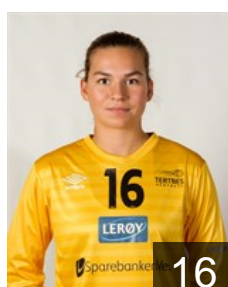

Position: Wing
Place of birth: Bergen
Date of birth: 04.09.2000
Height: 165 cm

 NOR

Haugstvedt E.

Position: Back
Place of birth: Bergen
Date of birth: 23.03.2000
Height: 175 cm

 NOR

Hilby Madeleine

Position: Back
Place of birth: Bergen
Date of birth: 04.03.1995
Height: 170 cm

 NOR

Jakobsen Caroline Aar

Position: Line Player
Place of birth: Trondheim
Date of birth: 27.12.1994
Height: 170 cm

 NOR

Johansen Vilde Ingeborg

Position: Line Player
Place of birth: Tønsberg
Date of birth: 25.07.1994
Height: -

 NOR

Kjellerod Martine

Position: Line Player
Place of birth: Bergen
Date of birth: 28.02.1997
Height: 170 cm

 NOR

Lien Josefine Gundersen

Position: Goalkeeper
Place of birth: Bergen
Date of birth: 24.05.1996
Height: 170 cm

 NOR

Lygren Julie

Position: Wing
Place of birth: Bergen
Date of birth: 24.10.1994
Height: 170 cm

 NOR

Mjaerum Mina

Position: Back
Place of birth: Stavanger
Date of birth: 10.06.1993
Height: 170 cm

CLUB COMPETITIONS - DELEGATION LIST