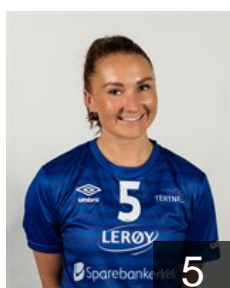

 NOR

Jakobsen Caroline Aar

Position: Line Player
Place of birth: Trondheim
Date of birth: 27.12.1994
Height: 170 cm

 NOR

Johansen Vilde Ingeborg

Position: Line Player
Place of birth: Tønsberg
Date of birth: 25.07.1994
Height: -

 NOR

Kjellerod Martine

Position: Line Player
Place of birth: Bergen
Date of birth: 28.02.1997
Height: 170 cm

 NOR

Lien Josefine Gundersen

Position: Goalkeeper
Place of birth: Bergen
Date of birth: 24.05.1996
Height: 170 cm

 NOR

Lygren Julie

Position: Wing
Place of birth: Bergen
Date of birth: 24.10.1994
Height: 170 cm

 NOR

Mjaerum Mina

Position: Back
Place of birth: Stavanger
Date of birth: 10.06.1993
Height: 170 cm

CLUB COMPETITIONS - DELEGATION LIST