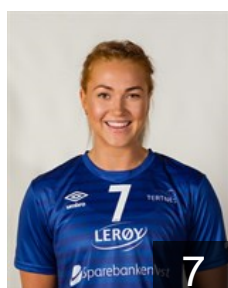

Bergset M.

Position: Wing
Place of birth: Bergen
Date of birth: 19.08.1996
Height: 170 cm

 NOR

Davidsen Marie

Position: Goalkeeper
Place of birth: Bergen
Date of birth: 20.08.1993
Height: 170 cm

 NOR

Hagerup Nora

Position: Wing
Place of birth: Bergen
Date of birth: 04.09.2000
Height: 165 cm

 NOR

Haugstvedt E.

Position: Back
Place of birth: Bergen
Date of birth: 23.03.2000
Height: 175 cm

 NOR

Hilby Madeleine

Position: Back
Place of birth: Bergen
Date of birth: 04.03.1995
Height: 170 cm

 NOR

Jakobsen Caroline Aar

Position: Line Player
Place of birth: Trondheim
Date of birth: 27.12.1994
Height: 170 cm

 NOR

Johansen Vilde Ingeborg

Position: Line Player
Place of birth: Tønsberg
Date of birth: 25.07.1994
Height: -