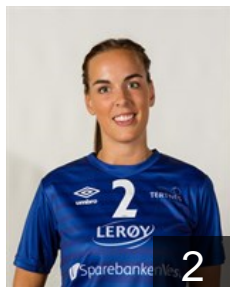

 NOR

Kjellerod Martine

Position: Line Player
Place of birth: Bergen
Date of birth: 28.02.1997
Height: 170 cm

 NOR

Lien Josefine Gundersen

Position: Goalkeeper
Place of birth: Bergen
Date of birth: 24.05.1996
Height: 170 cm

 NOR

Lygren Julie

Position: Wing
Place of birth: Bergen
Date of birth: 24.10.1994
Height: 170 cm

 NOR

Mjaerum Mina

Position: Back
Place of birth: Stavanger
Date of birth: 10.06.1993
Height: 170 cm

CLUB COMPETITIONS - DELEGATION LIST

Women's European Cup - EHF Cup 2017/18

 NOR Tertnes Bergen - Players

 NOR

Sørheim Bodil

Position: Wing
Place of birth: Stavanger
Date of birth: 22.07.1994
Height: 170 cm

 NOR

Solaas Kjerstin Boge

Position: Back
Place of birth: Dale
Date of birth: 31.12.1997
Height: 182 cm