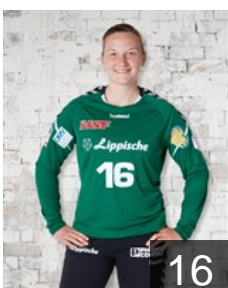

 NED

Van Buren Tess

Position: Centre Back
Place of birth: Dordrecht
Date of birth: 18.02.1996
Height: 165 cm

 NED

Van Zijl Tessa

Position: Right Back
Place of birth: 's-Gravenhage
Date of birth: 05.04.1996
Height: 172 cm

 GER

Veith Melanie

Position: Goalkeeper
Place of birth: Mannheim
Date of birth: 10.12.1992
Height: 171 cm

 GER

Ziegenbein Kaja

Position: Line Player
Place of birth: Bielefeld
Date of birth: 07.09.1997
Height: 173 cm