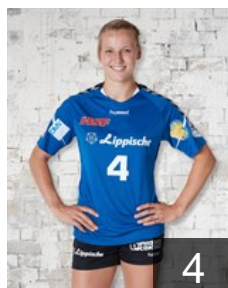

CLUB COMPETITIONS - DELEGATION LIST

Women's European Cup - EHF Cup 2017/18

 GER HSG Blomberg-Lippe - Players

 GER
Diekmann Lia
Position: Back
Place of birth: Minden
Date of birth: 18.04.1998
Height: 178 cm

 POR
Emidio Rodrigues Patricia
Position: Right Wing
Place of birth: Coimbra
Date of birth: 06.11.1997
Height: -

 GER
Franz Nele
Position: Left Wing
Place of birth: Bielefeld
Date of birth: 21.10.1999
Height: -