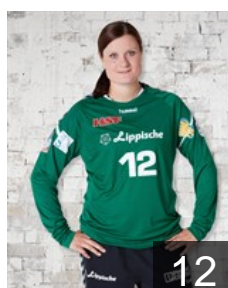

 GER
Klaunig Gisa
Position: Left Back
Place of birth: Preetz
Date of birth: 24.11.1992
Height: 177 cm

 CZE
Kordovska Kamila
Position: Left Back
Place of birth: Praha
Date of birth: 04.12.1997
Height: 179 cm

 GER
Lazarevic Patricia
Position: Right Wing
Place of birth: Bielefeld
Date of birth: 11.03.2001
Height: 154 cm

 NED
Michielsen Celine
Position: Line Player
Place of birth: Breda
Date of birth: 22.05.1994
Height: 172 cm