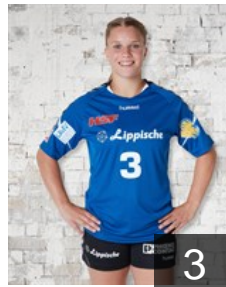

GER

Ruffieux Laura

Position: Line Player
Place of birth: Hanau
Date of birth: 07.12.1995
Height: 166 cm