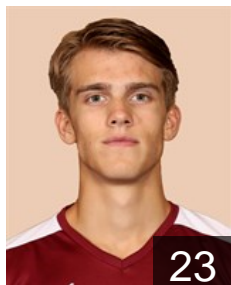

SWE

Lagerquist Otto

Position: Line Player
Place of birth: Lund
Date of birth: 28.09.1995
Height: 201 cm
Weight: 96 kg

SWE

Larsson Johan

Position: Goalkeeper
Place of birth: Lund
Date of birth: 16.12.1989
Height: 194 cm
Weight: 89 kg

SRB

Milosevic Nemanja

Position: Centre Back
Place of birth: Sabac
Date of birth: 26.03.1979
Height: 198 cm
Weight: 79 kg

CLUB COMPETITIONS - DELEGATION LIST

Men`s EHF Cup 2017/2018

 SWE Lugi HF - Players

 SWE

Möllerström Carl

Position: Right Back
Place of birth: Åhus
Date of birth: 29.03.1998
Height: 196 cm
Weight: 85 kg

 SWE

Mörk Niklas

Position: Right Wing
Place of birth: Lund
Date of birth: 28.02.1995
Height: 190 cm
Weight: 89 kg