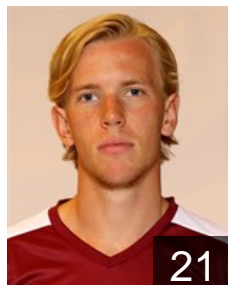

SWE

Lagerquist Otto

Position: Line Player
Place of birth: Lund
Date of birth: 28.09.1995
Height: 201 cm
Weight: 96 kg

SWE

Larsson Johan

Position: Goalkeeper
Place of birth: Lund
Date of birth: 16.12.1989
Height: 194 cm
Weight: 89 kg

SRB

Milosevic Nemanja

Position: Centre Back
Place of birth: Sabac
Date of birth: 26.03.1979
Height: 198 cm
Weight: 79 kg

CLUB COMPETITIONS - DELEGATION LIST

Men`s EHF Cup 2017/2018

 SWE Lugi HF - Players

 SWE

Möllerström Carl

Position: Right Back
Place of birth: Åhus
Date of birth: 29.03.1998
Height: 196 cm
Weight: 85 kg

 SWE

Mörk Niklas

Position: Right Wing
Place of birth: Lund
Date of birth: 28.02.1995
Height: 190 cm
Weight: 89 kg