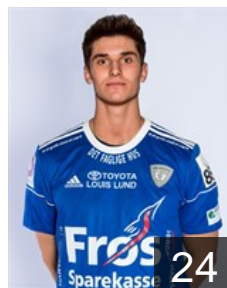

 DEN  
**Boysen Rasmus Hjarnø**  
Position: Centre Back  
Place of birth: Tonder  
Date of birth: 14.10.1992  
Height: 191 cm  
Weight: 98 kg

 DEN  
**Dahl N.**  
Position: Left Back  
Place of birth: Haderslev  
Date of birth: 13.06.1999  
Height: -  
Weight: -

 DEN  
**Dall Casper**  
Position: Goalkeeper  
Place of birth: Esbjerg  
Date of birth: 13.10.1980  
Height: 187 cm  
Weight: 90 kg

 EGY  
**Elderaa Y.**  
Position: Left Back  
Place of birth: Cairo  
Date of birth: 17.07.1995  
Height: 190 cm  
Weight: 97 kg