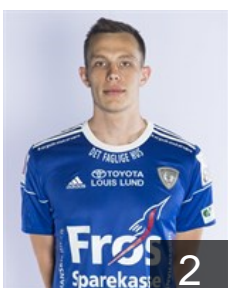

DEN
Holm Philip Tandrup
Position: Left Back
Place of birth: Fredensborg
Date of birth: 16.09.1991
Height: 198 cm
Weight: 100 kg