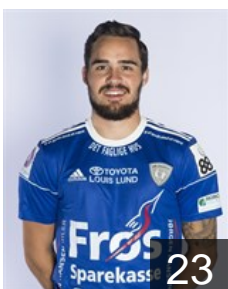

DEN
Guldager Pelle Schilling
Position: Left Wing
Place of birth: Kolding
Date of birth: 21.01.1994
Height: 190 cm
Weight: 92 kg