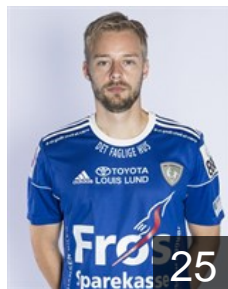

## Kristensen Morten Nyberg

Position: Right Back  
Place of birth: Frederiksberg  
Date of birth: 27.01.1986  
Height: 205 cm  
Weight: 116 kg

 DEN

## Langerhuus Mikkel Tofte

Position: Goalkeeper  
Place of birth: Esbjerg  
Date of birth: 16.07.1998  
Height: 192 cm  
Weight: 84 kg

 DEN

## Nielsen Kasper

Position: Line Player  
Place of birth: Hillerod  
Date of birth: 09.06.1975  
Height: 194 cm  
Weight: 95 kg

 DEN

## Nielsen Rasmus Vesterlund

Position: Right Wing  
Place of birth: Stevns  
Date of birth: 07.02.1989  
Height: 190 cm  
Weight: 80 kg

 DEN