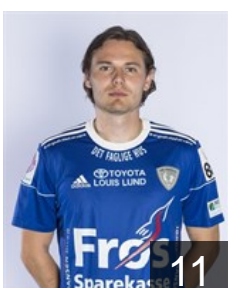

DEN
Jørgensen M.
Position: Right Wing
Place of birth: Esbjerg
Date of birth: 27.08.1995
Height: 182 cm
Weight: 81 kg