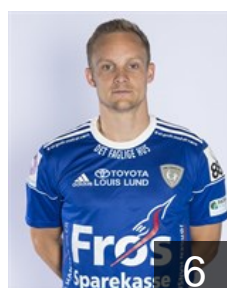

SWE
Karlsson Lukas
Position: Centre Back
Place of birth: Nyköping
Date of birth: 21.05.1982
Height: 178 cm
Weight: 84 kg