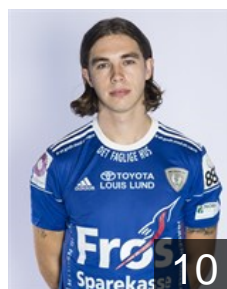

 DEN  
**Dall Casper**  
Position: Goalkeeper  
Place of birth: Esbjerg  
Date of birth: 13.10.1980  
Height: 187 cm  
Weight: 90 kg

 EGY  
**Elderaa Y.**  
Position: Left Back  
Place of birth: Cairo  
Date of birth: 17.07.1995  
Height: 190 cm  
Weight: 97 kg

 DEN  
**Enderleit Nikolaj**  
Position: Right Back  
Place of birth: Kolding  
Date of birth: 21.06.1997  
Height: 201 cm  
Weight: 100 kg

 DEN  
**Guldager Pelle Schilling**  
Position: Left Wing  
Place of birth: Kolding  
Date of birth: 21.01.1994  
Height: 190 cm  
Weight: 92 kg