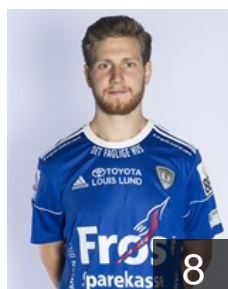

DEN

Tidemand Jonas Bruus

Position: Line Player
Place of birth: Ballerup
Date of birth: 28.09.1994
Height: 204 cm
Weight: 108 kg