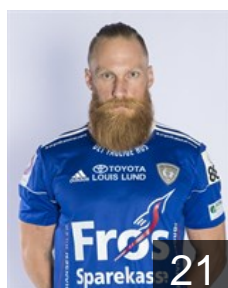

SLO

Zvizej Miha

Position: Line Player
Place of birth: Celje
Date of birth: 06.11.1987
Height: 193 cm
Weight: 100 kg