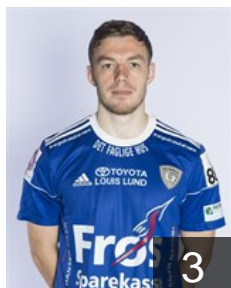

## Nielsen Kasper

Position: Line Player  
Place of birth: Hillerod  
Date of birth: 09.06.1975  
Height: 194 cm  
Weight: 95 kg

 DEN

## Nielsen Rasmus Vesterlund

Position: Right Wing  
Place of birth: Stevns  
Date of birth: 07.02.1989  
Height: 190 cm  
Weight: 80 kg

 DEN