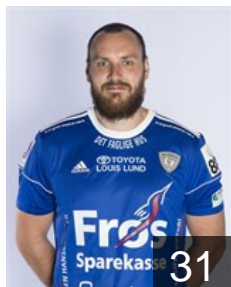

CLUB COMPETITIONS - DELEGATION LIST

Men`s EHF Cup 2017/2018

DEN Ribe-Esbjerg HH - Players

DEN

Kristensen Morten Nyberg

Position: Right Back
Place of birth: Frederiksberg
Date of birth: 27.01.1986
Height: 205 cm
Weight: 116 kg