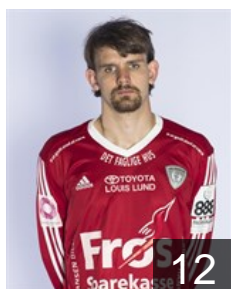

## Nielsen Rasmus Vesterlund

Position: Right Wing  
Place of birth: Stevns  
Date of birth: 07.02.1989  
Height: 190 cm  
Weight: 80 kg

 DEN

## Nikolajsen Lasse Konrad

Position: Left Wing  
Place of birth: Esbjerg  
Date of birth: 02.01.1997  
Height: 182 cm  
Weight: 83 kg

 DEN

## Sørensen Søren Tau

Position: Line Player  
Place of birth: Odense  
Date of birth: 18.12.1985  
Height: 193 cm  
Weight: 109 kg

 DEN